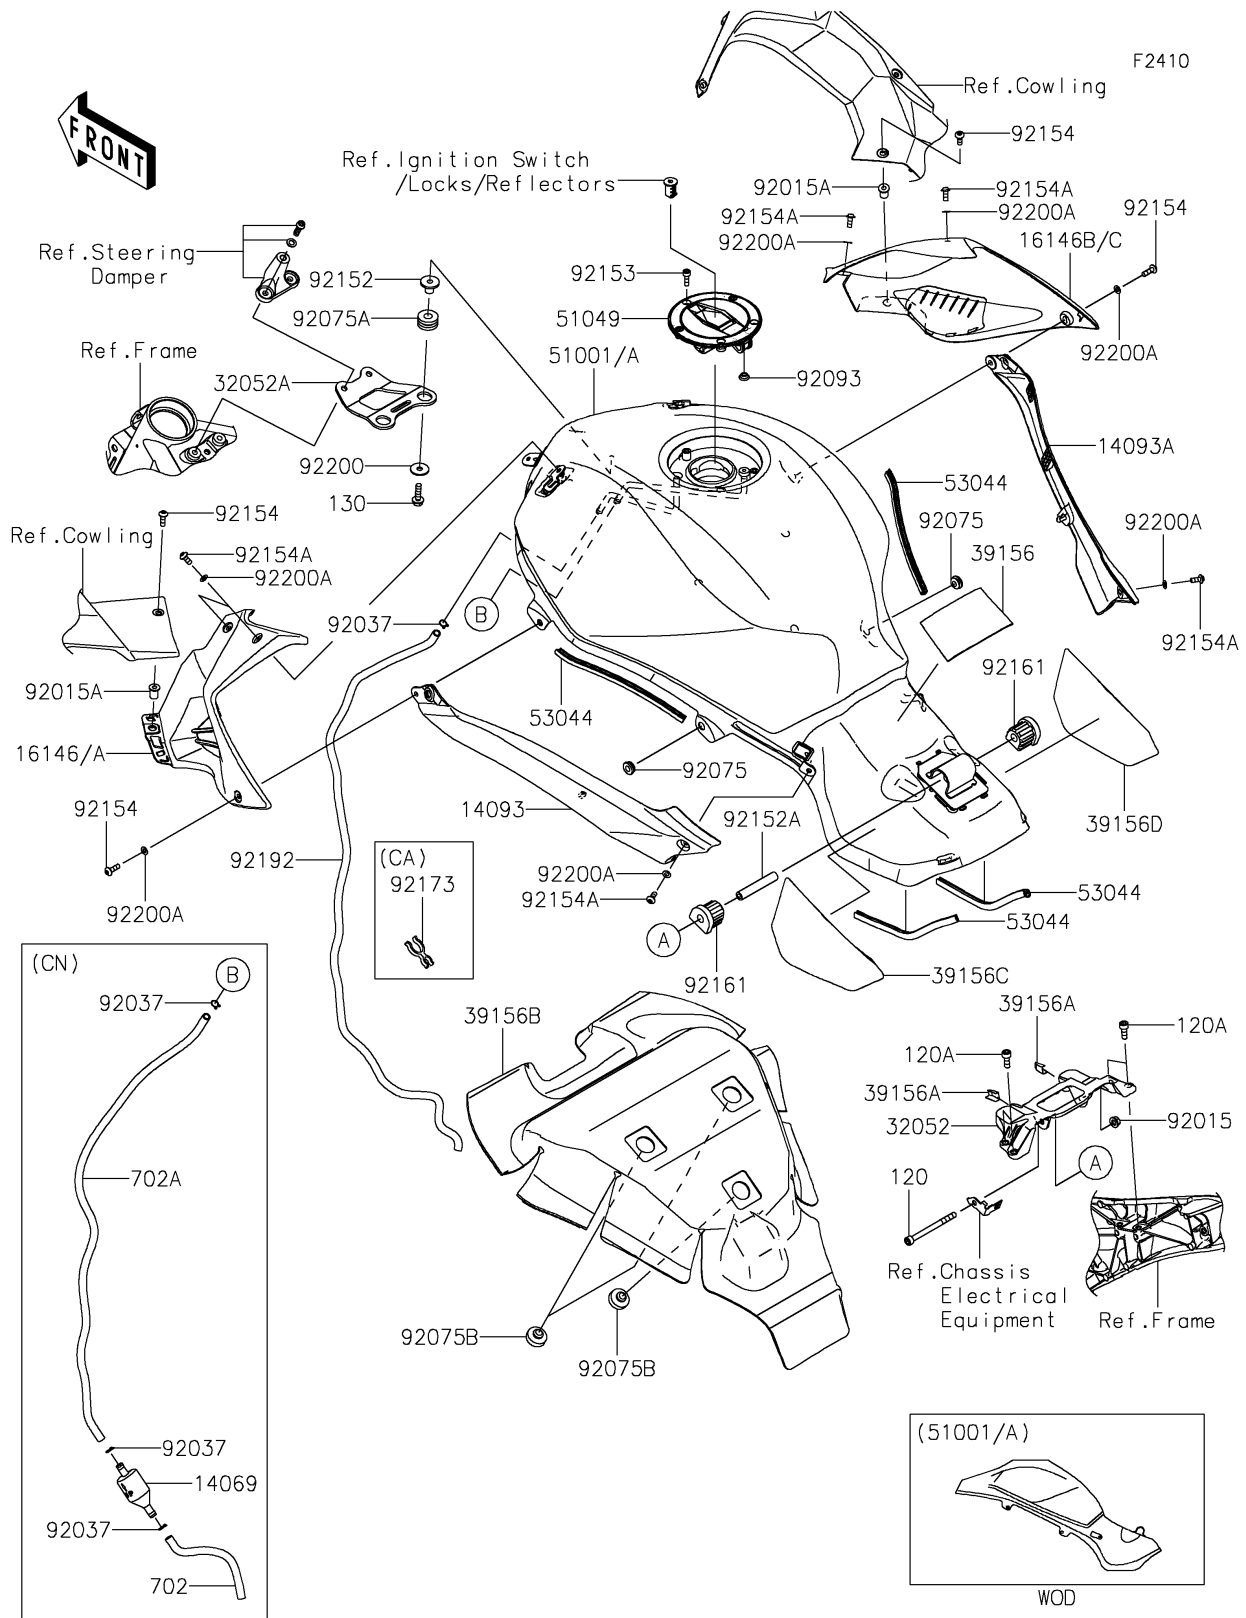

2021 NINJA H2®

PARTS DIAGRAM

Fuel Tank