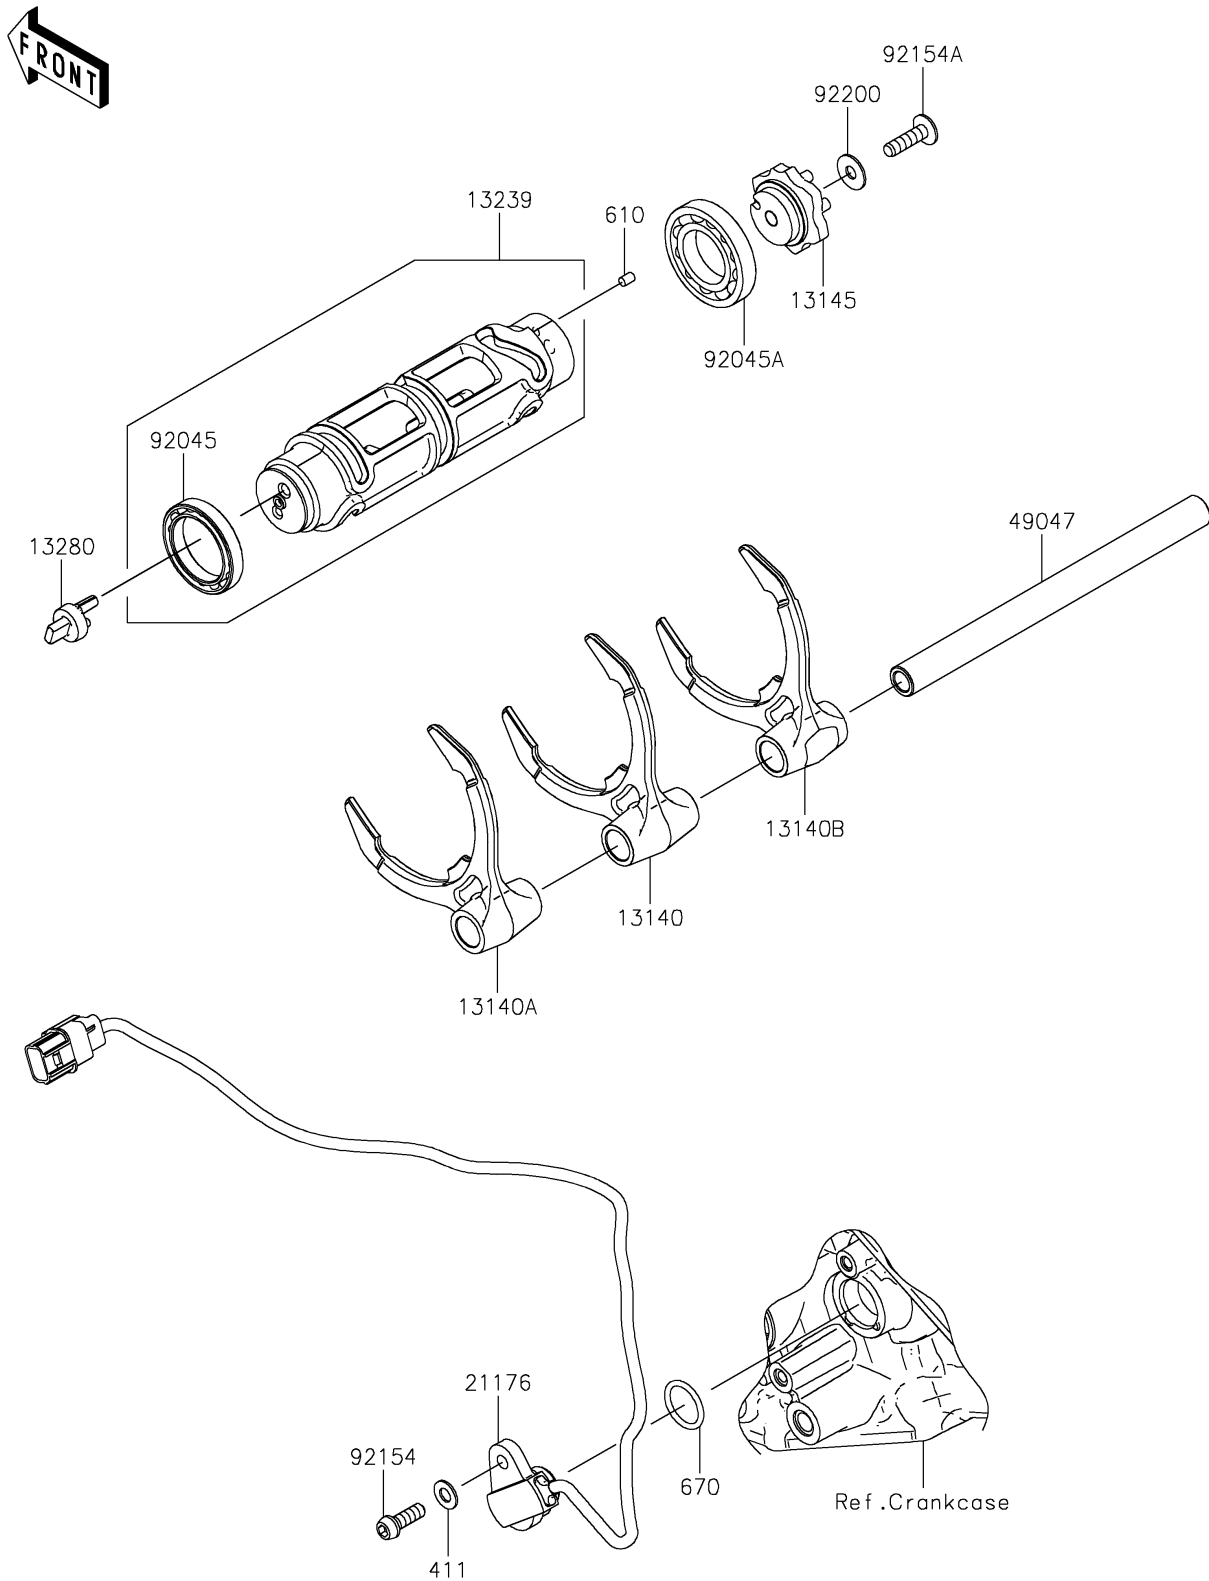

2021 NINJA H2[®] CARBON

PARTS DIAGRAM

Gear Change Drum/Shift Fork(s)

E1362

2021 NINJA H2[®] CARBON

PARTS LIST

Gear Change Drum/Shift Fork(s)

ITEM NAME	PART NUMBER	QUANTITY
-----------	-------------	----------
