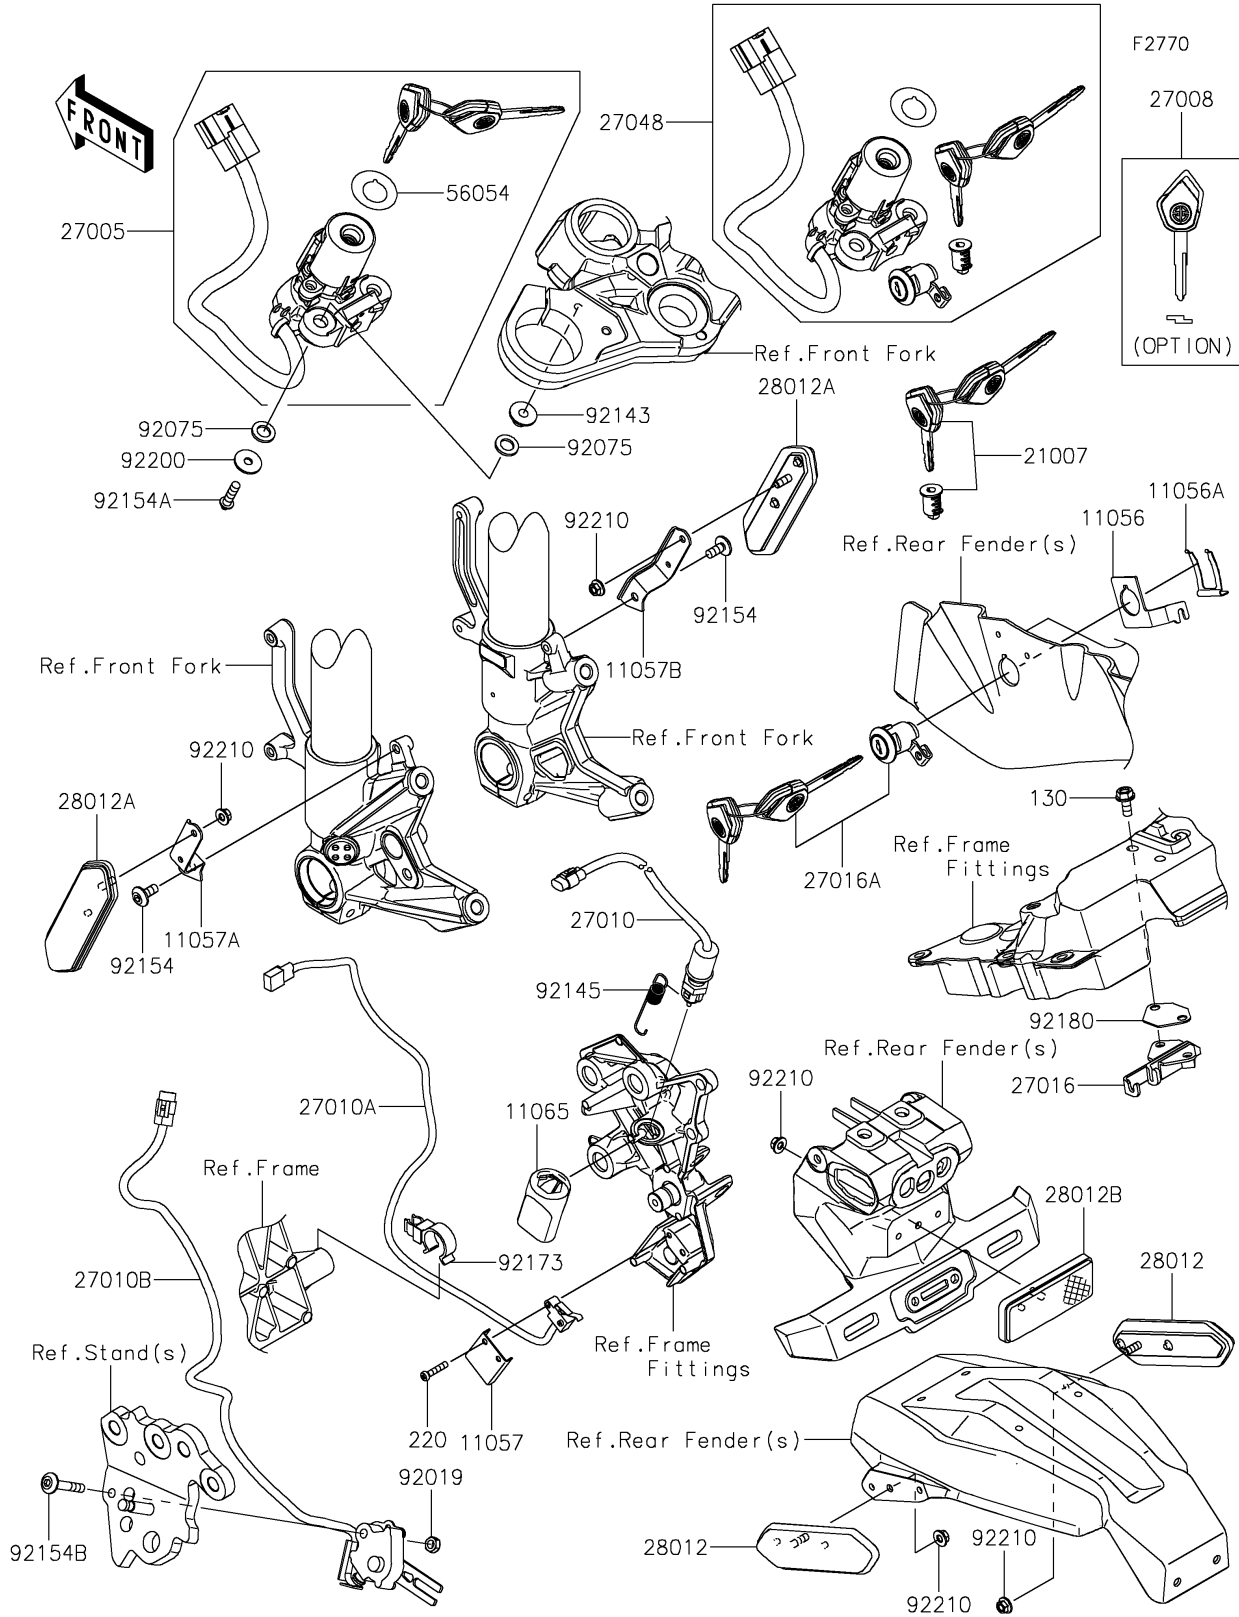

2021 Ninja H2 SX SE+

PARTS DIAGRAM

Ignition Switch/Locks/Reflectors

2021 Ninja H2 SX SE+

PARTS LIST

Ignition Switch/Locks/Reflectors

ITEM NAME	PART NUMBER	QUANTITY
BRACKET (Ref # 11056)	11056-0237	1
BRACKET,CLASP (Ref # 11056A)	11056-0238	1
BRACKET (Ref # 11057)	11057-1285	1
BRACKET,REFLECTOR,LH (Ref # 11057A)	11057-1300	1
BRACKET,REFLECTOR,RH (Ref # 11057B)	11057-1301	1
CAP,RR BRAKE SWITCH (Ref # 11065)	11065-0381	1
ROTOR,LOCK,TANK CAP (Ref # 21007)	21007-5079	1
SWITCH-ASSY-IGNITION (Ref # 27005)	27005-0641	1
KEY-LOCK,BLANK (Ref # 27008)	27008-0590	1
SWITCH,STOP (Ref # 27010)	27010-0836	1
SWITCH,REAR BRAKE (Ref # 27010A)	27010-0865	1
SWITCH,SIDE STAND (Ref # 27010B)	27010-0872	1
LOCK-ASSY,SEAT STRIKER (Ref # 27016)	27016-1115	1
LOCK-ASSY,SEAT (Ref # 27016A)	27016-5389	1
SWITCH-ASSY (Ref # 27048)	27048-5148	1
REFLECTOR-REFLEX,RED (Ref # 28012)	28012-0043	2
REFLECTOR-REFLEX,CCC (Ref # 28012A)	28012-0045	2
REFLECTOR-REFLEX (Ref # 28012B)	28012-1077	1
MARK,IGNITION (Ref # 56054)	56054-1596	1
NUT,LOCK,6MM (Ref # 92019)	92019-008	1
DAMPER (Ref # 92075)	92075-1564	4
COLLAR,L=9.6 (Ref # 92143)	92143-1016	2
SPRING (Ref # 92145)	92145-1794	1
BOLT,SOCKET,6X14 (Ref # 92154)	92154-0745	2
BOLT,TORX,6X22 (Ref # 92154A)	92154-1858	2
BOLT,SOCKET,6X34 (Ref # 92154B)	92154-2834	1
CLAMP (Ref # 92173)	92173-1227	1
SHIM (Ref # 92180)	92180-1542	1
WASHER,6X20X1.6 (Ref # 92200)	92200-0212	2

2021 Ninja H2 SX SE+

PARTS LIST

Ignition Switch/Locks/Reflectors

ITEM NAME	PART NUMBER	QUANTITY
NUT,FLANGED,5MM (Ref # 92210)	92210-0007	5
BOLT-FLANGED,6X14 (Ref # 130)	130BB0614	2
SCREW-PAN-CROS,4X20 (Ref # 220)	220AA0420	1