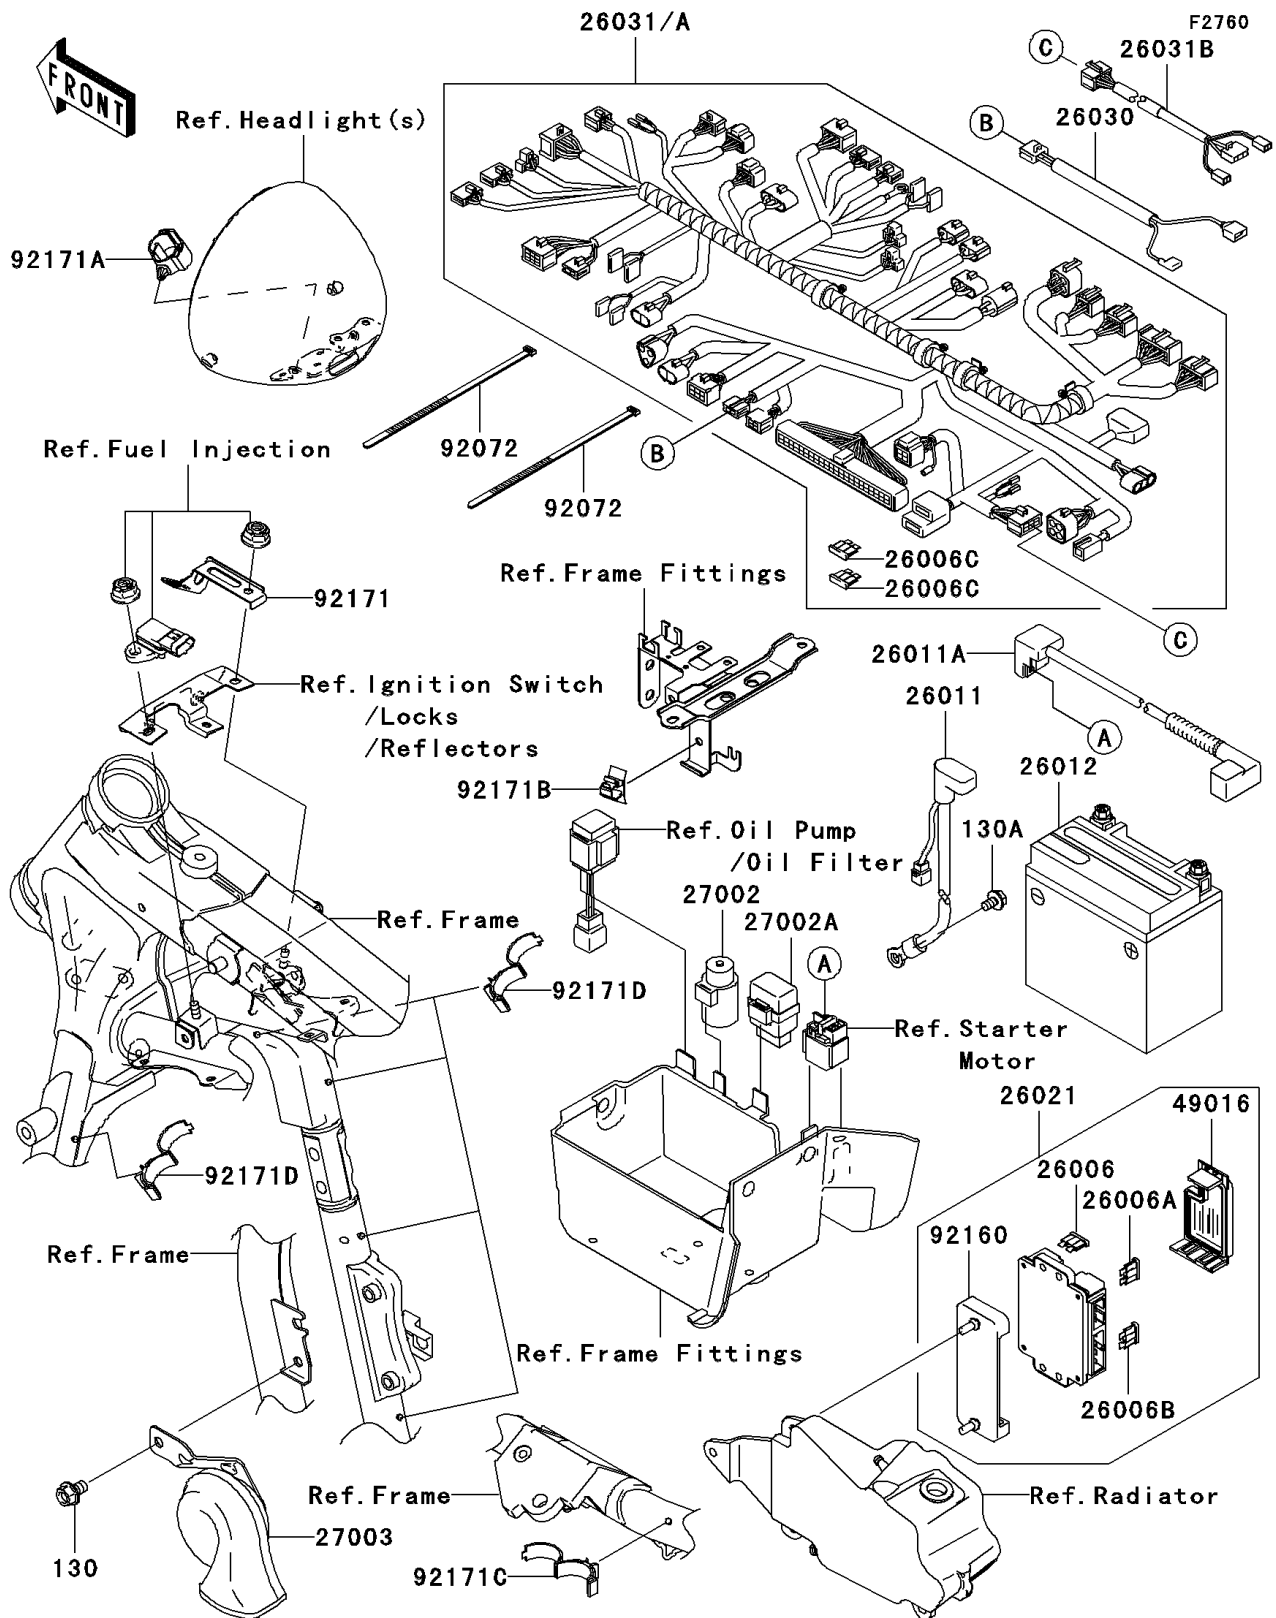

2008 Vulcan® 1600 Nomad™

PARTS DIAGRAM

Chassis Electrical Equipment

2008 Vulcan® 1600 Nomad™

PARTS LIST

Chassis Electrical Equipment

| ITEM NAME | PART NUMBER | QUANTITY |
|-----------|-------------|----------|
|-----------|-------------|----------|
