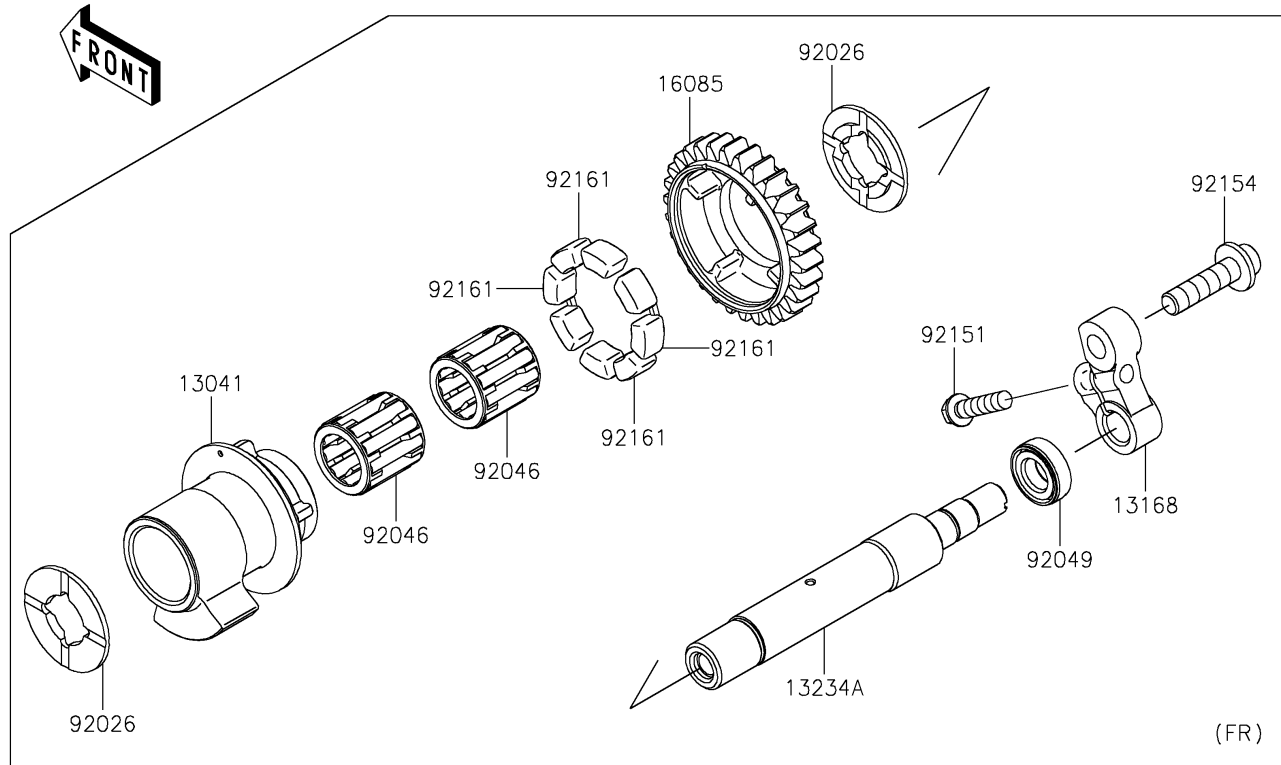

2021 Ninja H2 SX SE+

PARTS DIAGRAM

Balancer

E1323

2021 Ninja H2 SX SE+

PARTS LIST

Balancer

ITEM NAME	PART NUMBER	QUANTITY
BALANCER,FR (Ref # 13041)	13041-0043	1
BALANCER,RR (Ref # 13041A)	13041-0045	1
LEVER,BACKLASH ADJUSTMENT (Ref # 13168)	13168-0831	2
SHAFT-COMP (Ref # 13234)	13234-0050	1
SHAFT-COMP (Ref # 13234A)	13234-0595	1
GEAR,30T (Ref # 16085)	16085-0621	2
SPACER (Ref # 92026)	92026-0730	4
BEARING-NEEDLE (Ref # 92046)	92046-1266	4
SEAL-OIL (Ref # 92049)	92049-0720	2
BOLT,FLANGED-SMALL,6X25 (Ref # 92151)	92151-1930	2
BOLT,SOCKET,8X30 (Ref # 92154)	92154-1679	2
DAMPER (Ref # 92161)	92161-1055	8