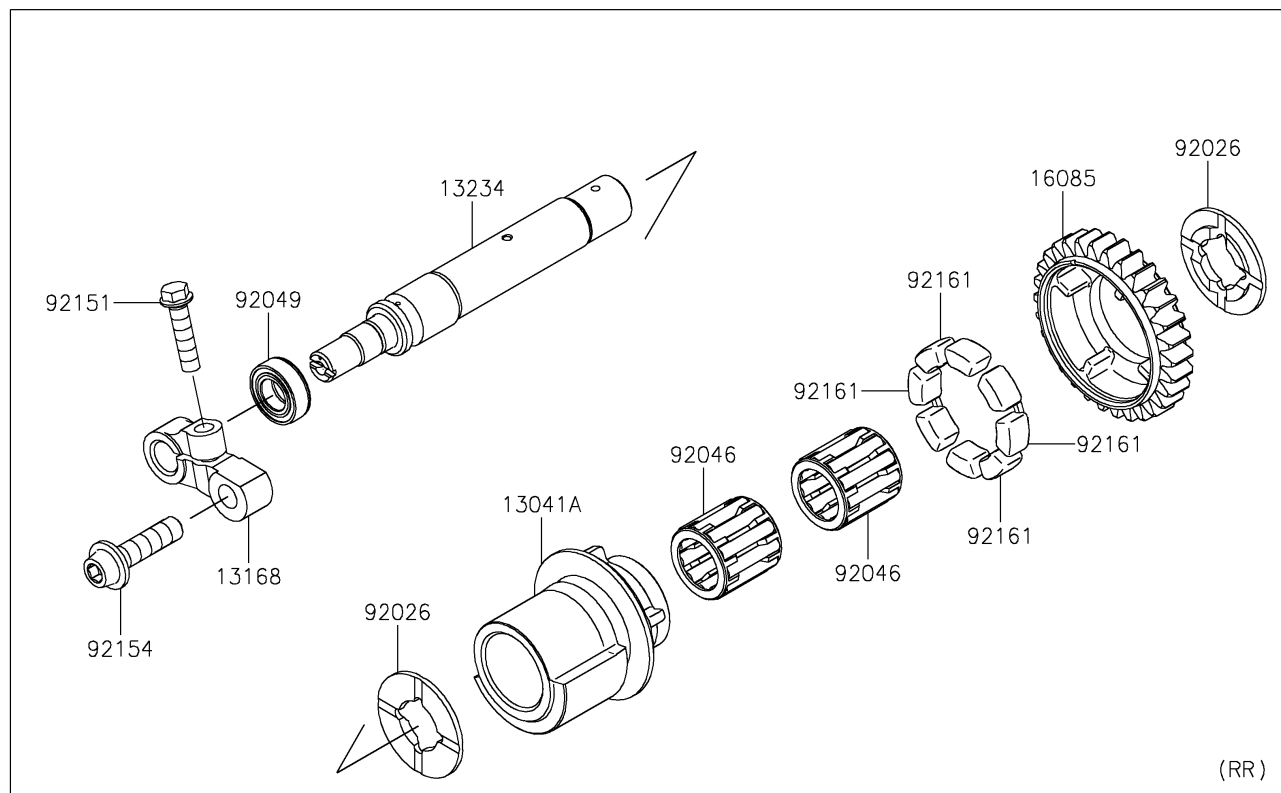

2021 Ninja H2 SX SE+

PARTS DIAGRAM

Balancer

E1323

2021 Ninja H2 SX SE+

PARTS LIST

Balancer

ITEM NAME	PART NUMBER	QUANTITY
BALANCER,FR (Ref # 13041)	13041-0043	1
BALANCER,RR (Ref # 13041A)	13041-0045	1
LEVER,BACKLASH ADJUSTMENT (Ref # 13168)	13168-0831	2
SHAFT-COMP (Ref # 13234)	13234-0050	1
SHAFT-COMP (Ref # 13234A)	13234-0595	1
GEAR,30T (Ref # 16085)	16085-0621	2
SPACER (Ref # 92026)	92026-0730	4
BEARING-NEEDLE (Ref # 92046)	92046-1266	4
SEAL-OIL (Ref # 92049)	92049-0720	2
BOLT,FLANGED-SMALL,6X25 (Ref # 92151)	92151-1930	2
BOLT,SOCKET,8X30 (Ref # 92154)	92154-1679	2
DAMPER (Ref # 92161)	92161-1055	8