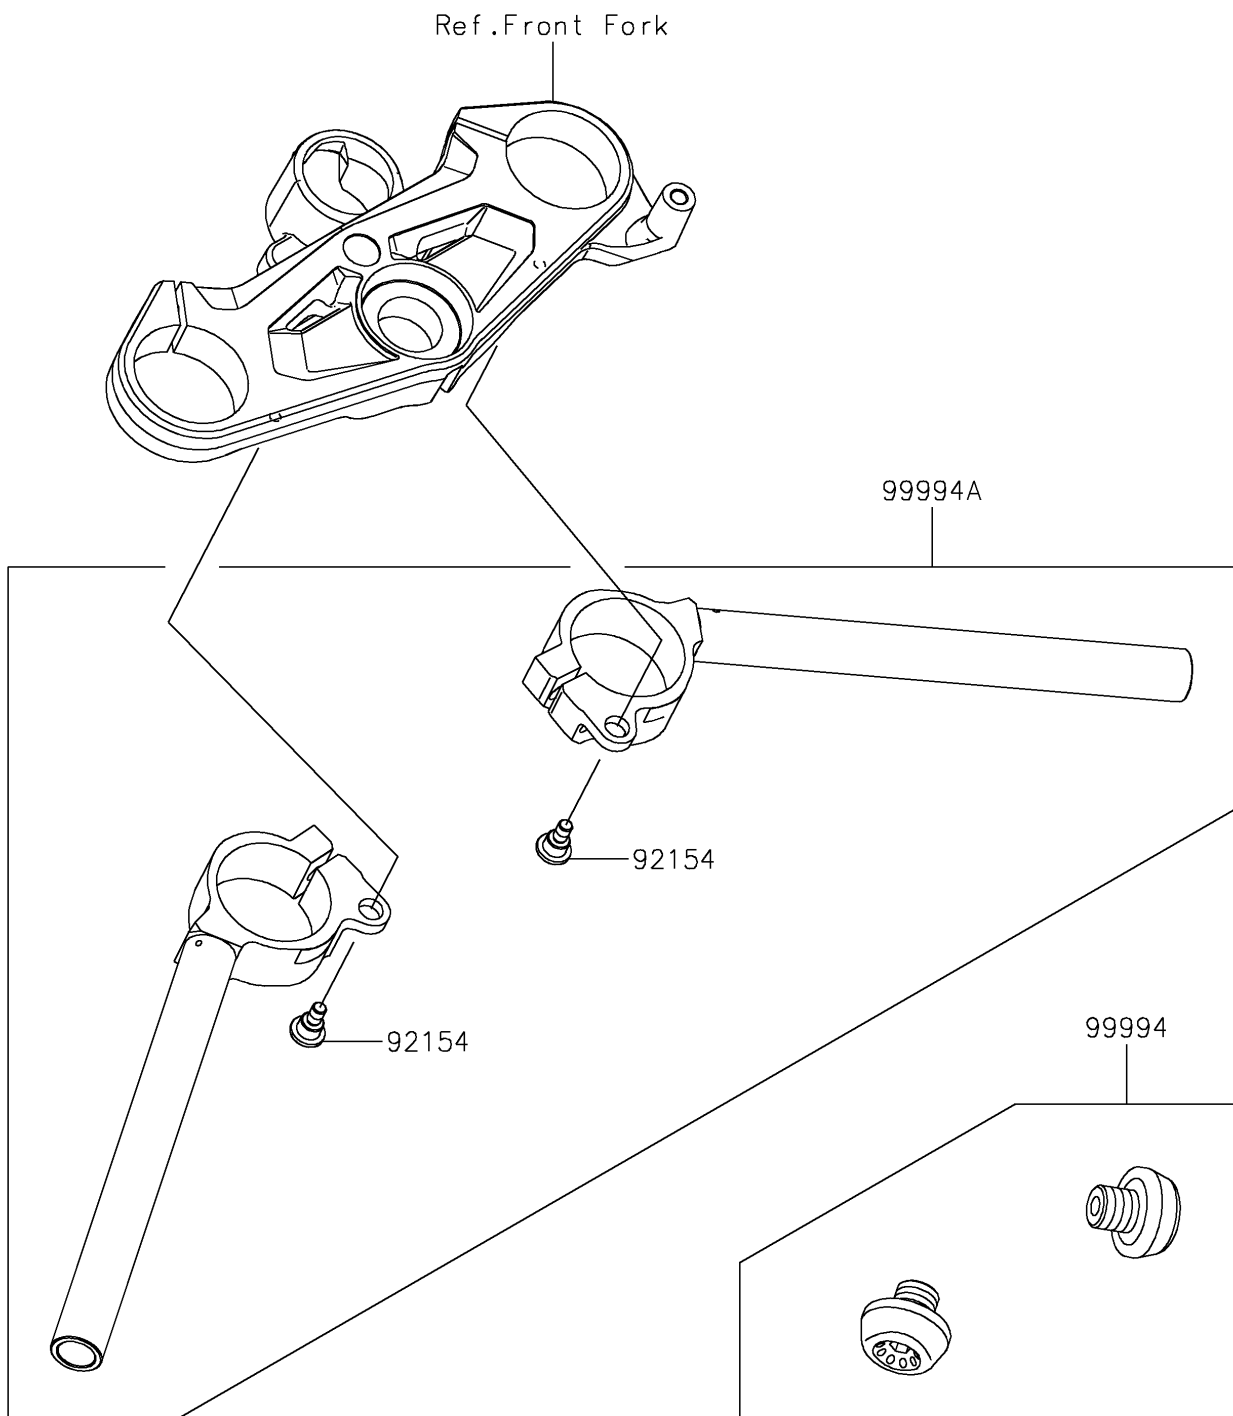

2020 NINJA H2™ CARBON

PARTS DIAGRAM

Accessory(Handle)

Kawasaki

Let the Good Times Roll®

F2910A

2020 NINJA H2™ CARBON

PARTS LIST

Accessory(Handle)

ITEM NAME

PART NUMBER

QUANTITY
