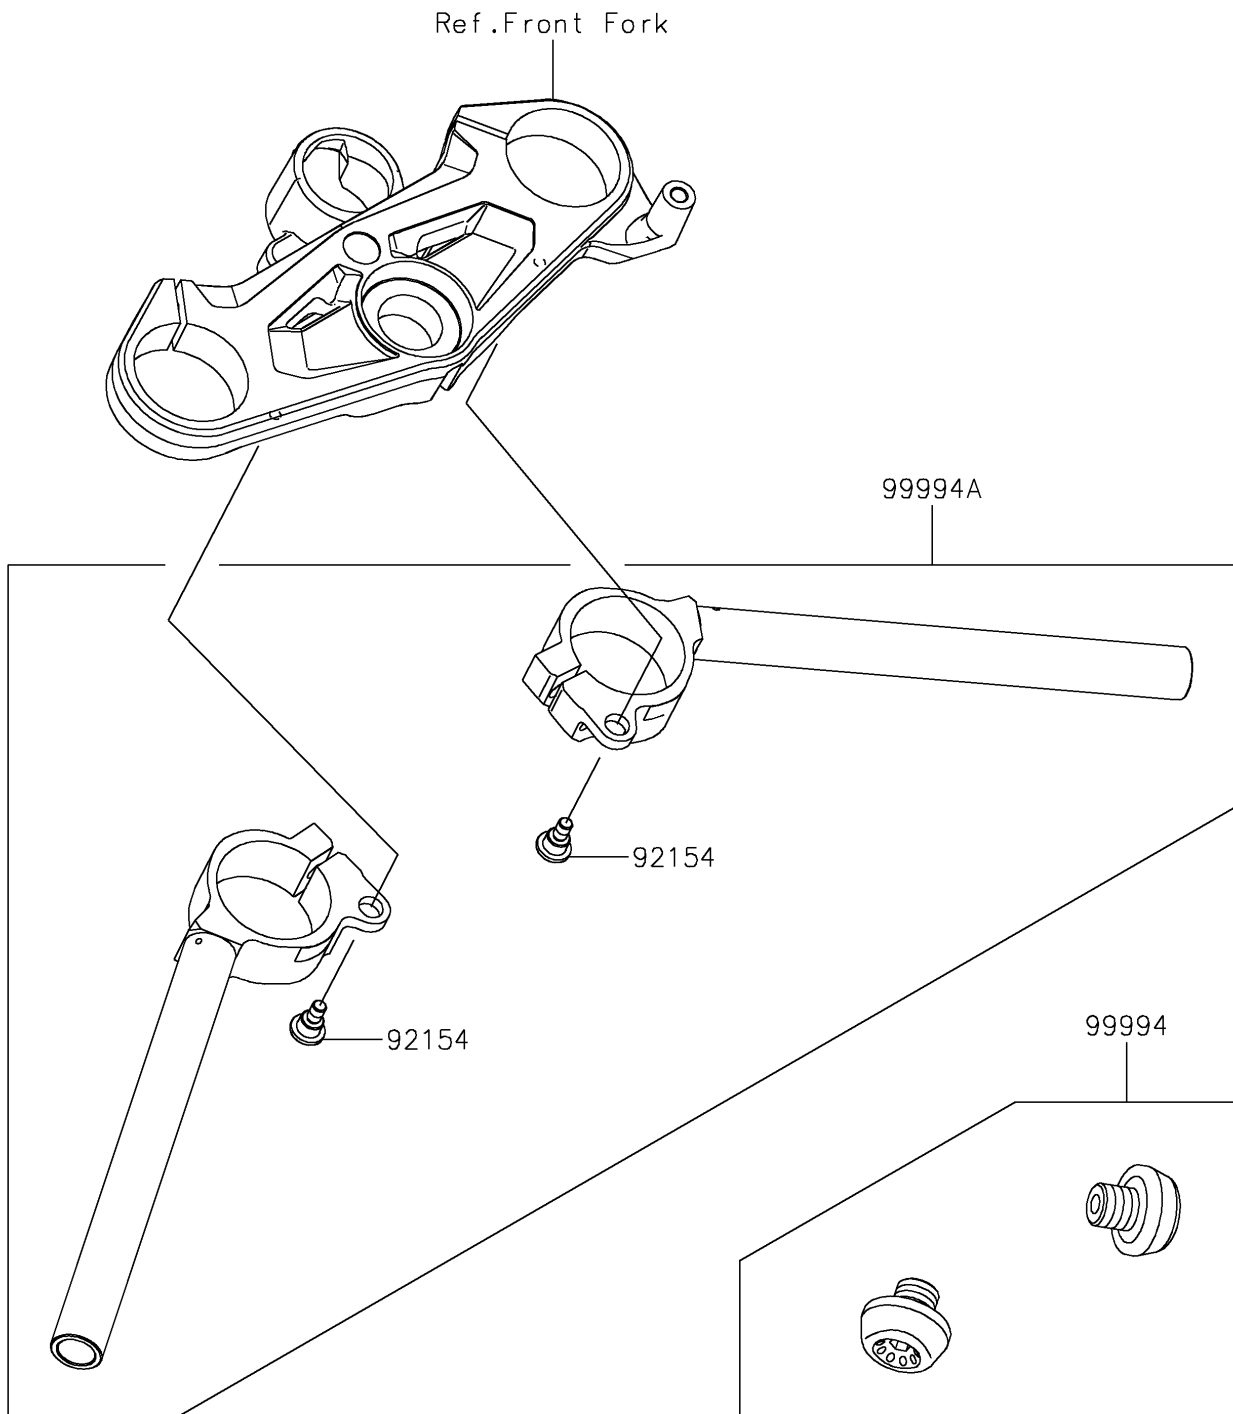

2019 NINJA H2™

PARTS DIAGRAM

Accessory(Handle)

Kawasaki

Let the Good Times Roll®

F2910A

2019 NINJA H2™

PARTS LIST

Accessory(Handle)

ITEM NAME

PART NUMBER

QUANTITY
