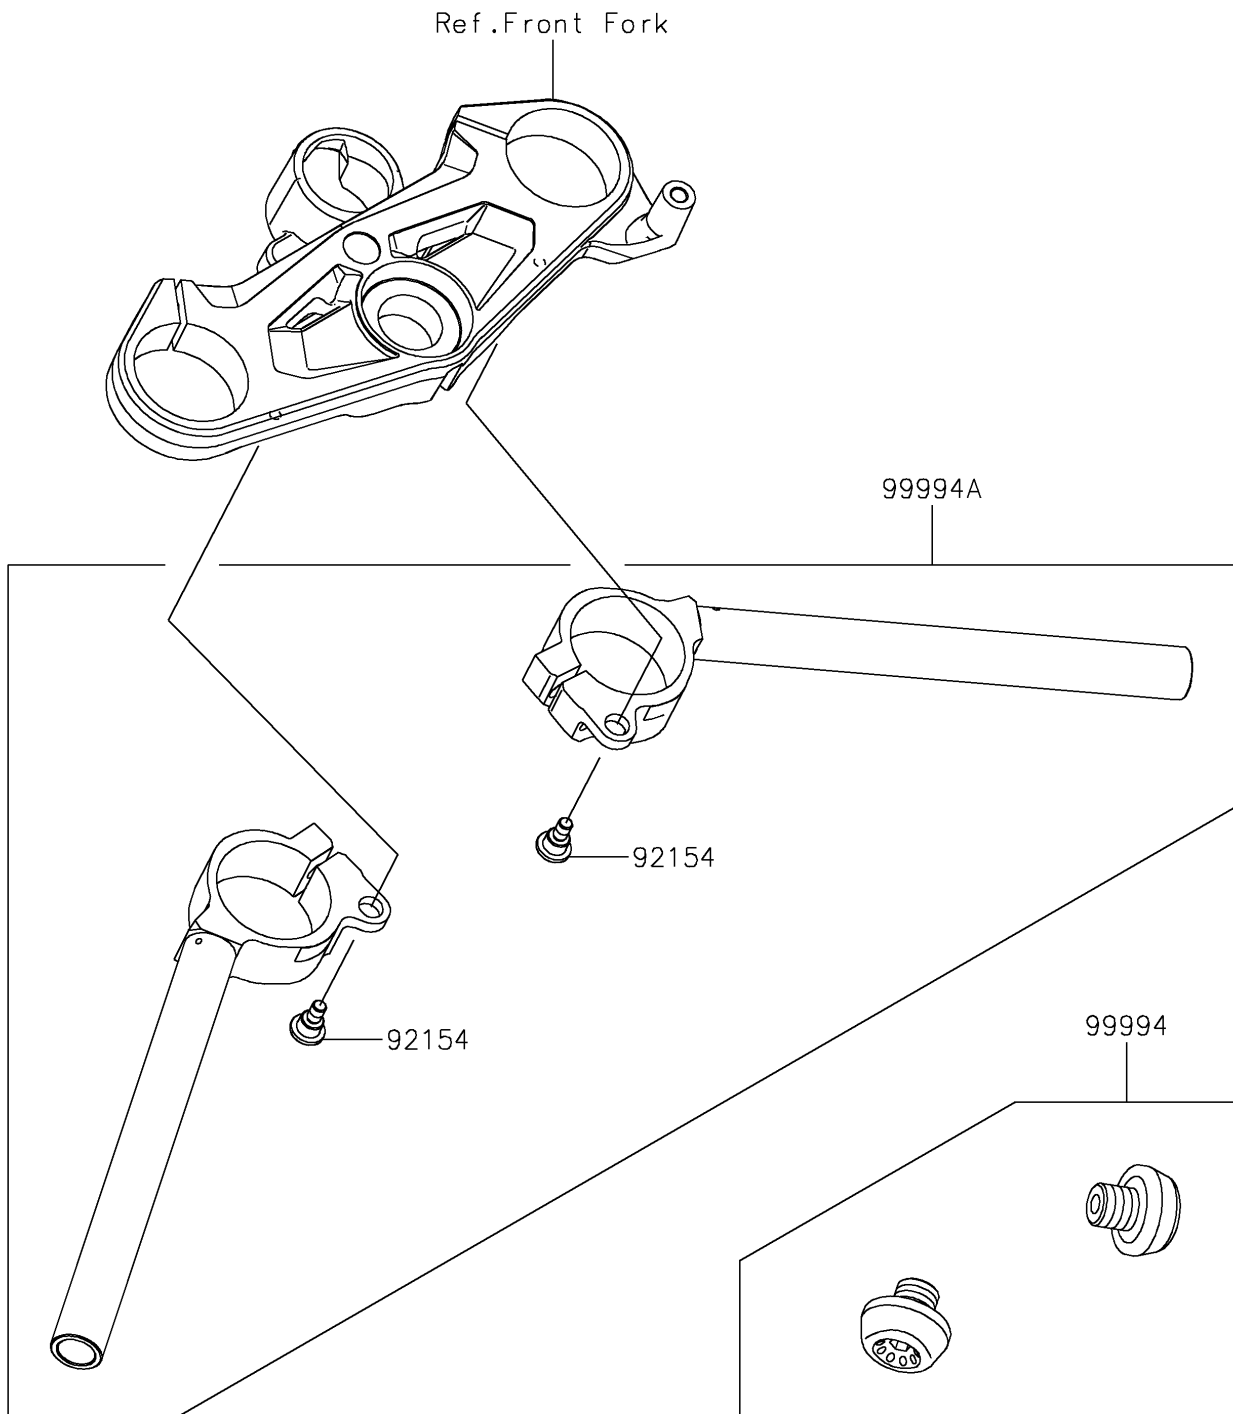

2020 NINJA H2™ CARBON

PARTS DIAGRAM

Accessory(Handle)

Kawasaki

Let the Good Times Roll®

F2910A

2020 NINJA H2™ CARBON

PARTS LIST

Accessory(Handle)

ITEM NAME	PART NUMBER	QUANTITY
BOLT,SOCKET,6X16.5 (Ref # 92154)	92154-1698	2
KIT-ACCESSORY,HANDLE WEIGHT (Ref # 99994)	99994-1047	1
KIT-ACCESSORY,HANDLE (Ref # 99994A)	99994-1252	1