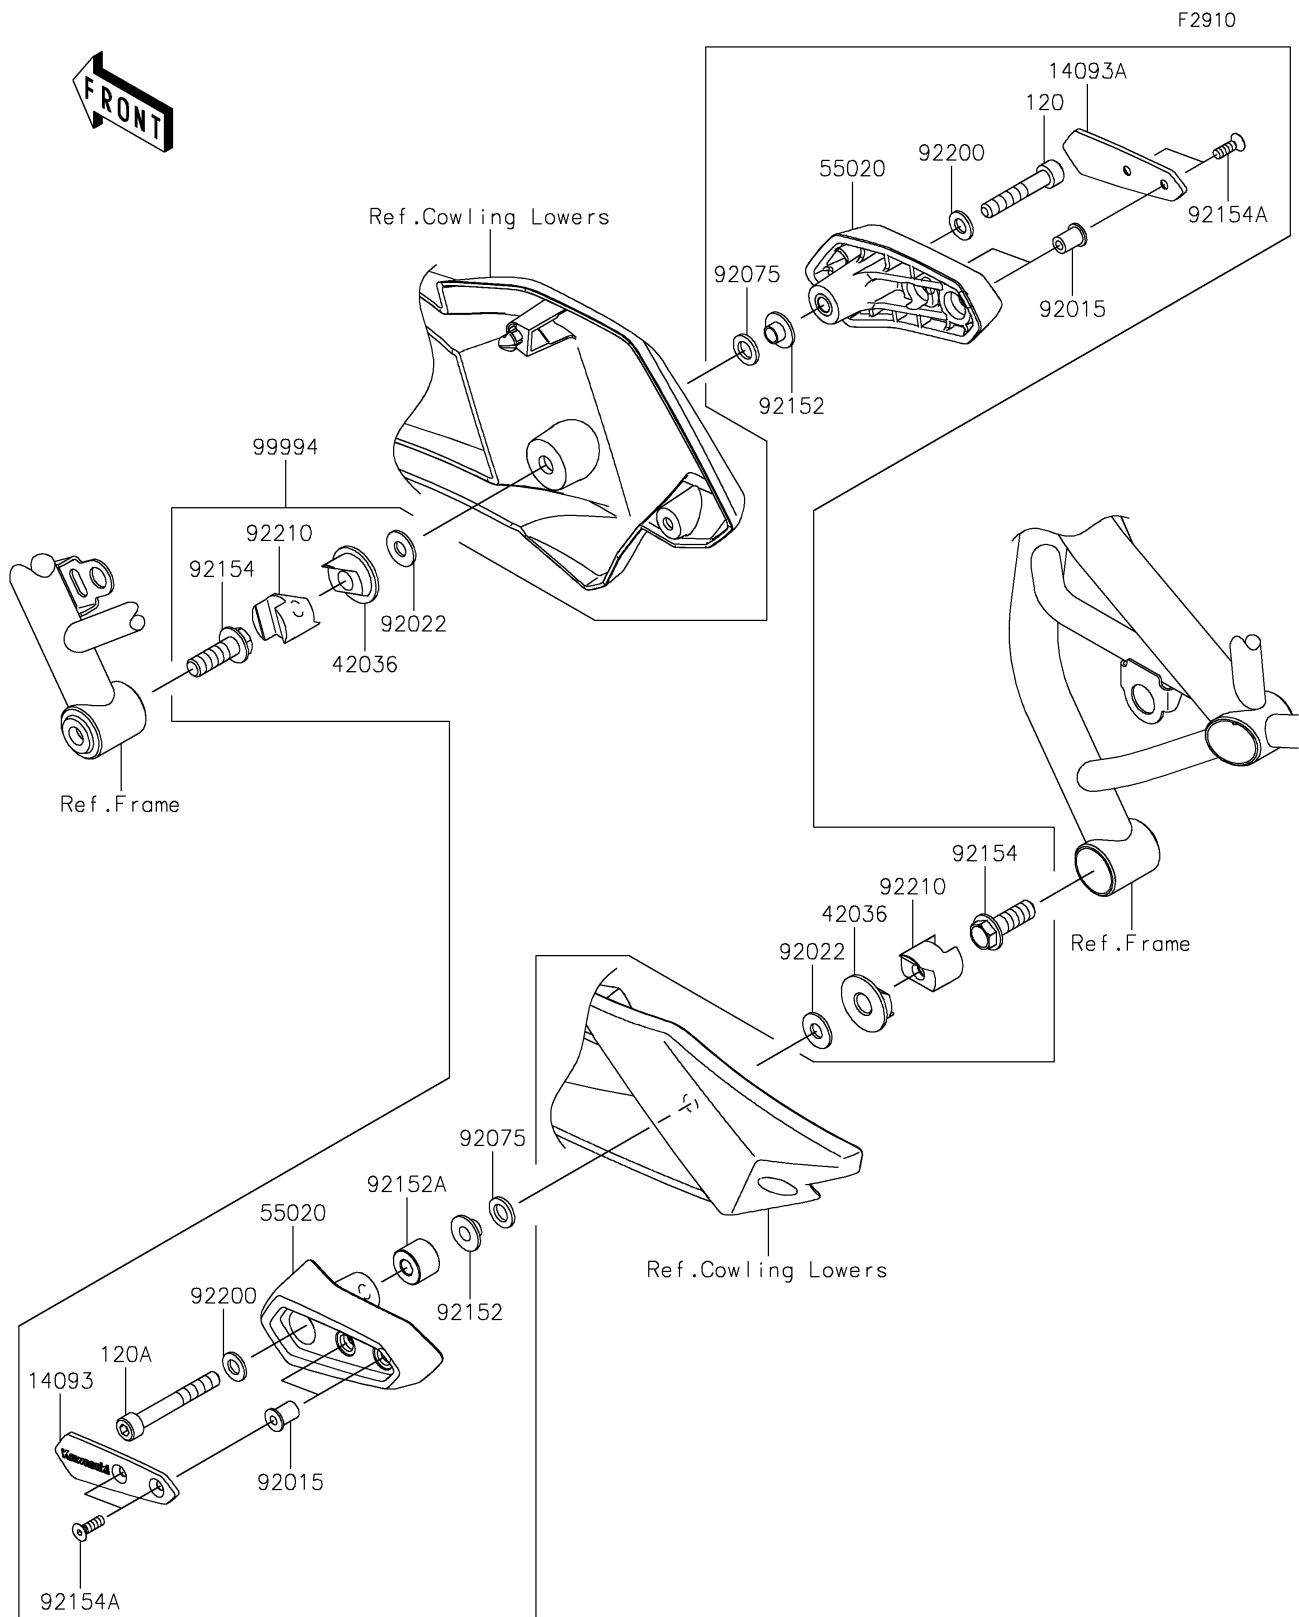

2020 NINJA H2™ CARBON

PARTS DIAGRAM

Accessory(Slider)

2020 NINJA H2™ CARBON

PARTS LIST

Accessory(Slider)

ITEM NAME	PART NUMBER	QUANTITY
COVER,SLIDER,LH (Ref # 14093)	14093-0350	1
COVER,SLIDER,RH (Ref # 14093A)	14093-0351	1
SLEEVE,11X32X17.5 (Ref # 42036)	42036-0765	2
GUARD (Ref # 55020)	55020-1997	2
NUT,WELL,5MM (Ref # 92015)	92015-1757	4
WASHER,8.5X20X1.6,BLACK (Ref # 92022)	92022-1317	2
DAMPER (Ref # 92075)	92075-1564	2
COLLAR,8.1X20X7.5 (Ref # 92152)	92152-1980	2
COLLAR (Ref # 92152A)	92152-1990	1
BOLT,FLANGED,10X30 (Ref # 92154)	92154-0543	2
BOLT,SOCKET,5X16 (Ref # 92154A)	92154-1014	4
WASHER,8.4X16X1.6 (Ref # 92200)	92200-0807	2
NUT,8MM (Ref # 92210)	92210-1421	2
KIT-ACCESSORY,SLIDER (Ref # 99994)	99994-0919	1
BOLT-SOCKET,8X45 (Ref # 120)	120CA0845	1
BOLT-SOCKET,8X60 (Ref # 120A)	120CA0860	1