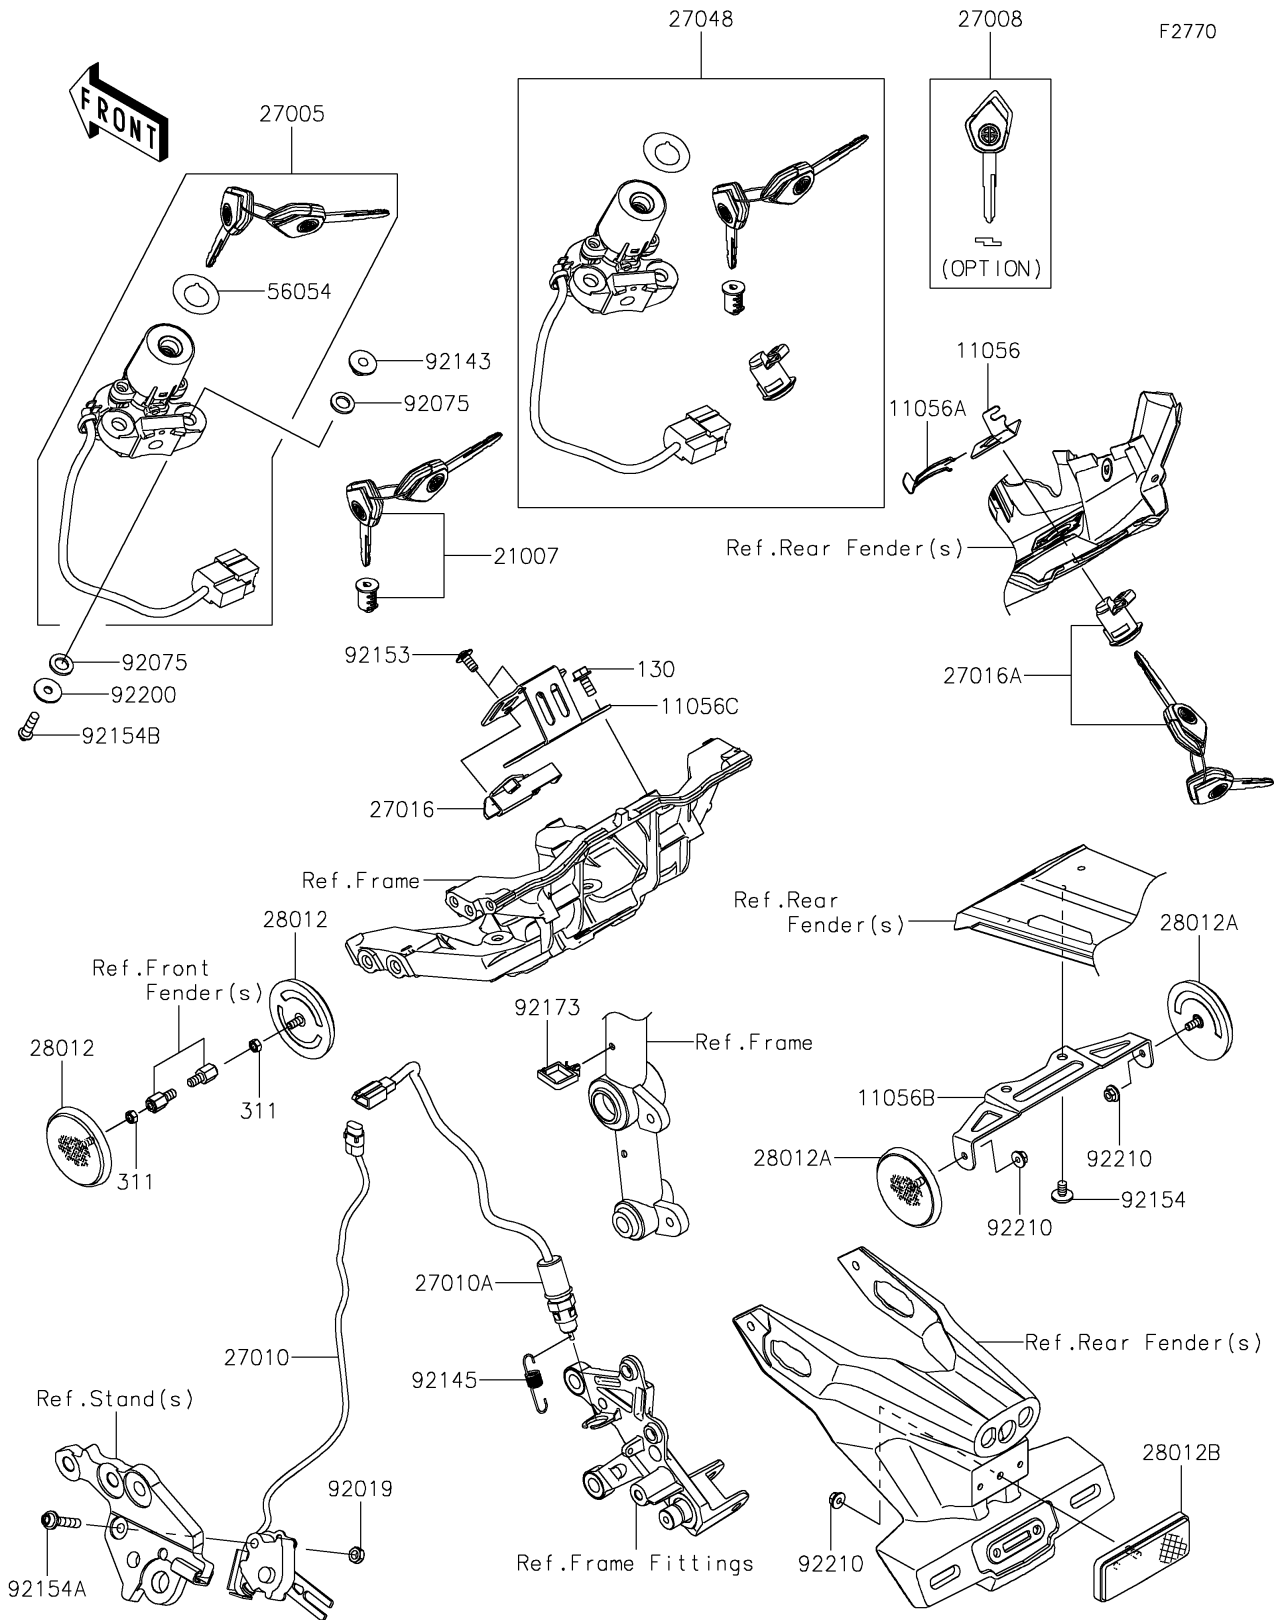

2019 NINJA H2™

PARTS DIAGRAM

Ignition Switch/Locks/Reflectors

2019 NINJA H2™

PARTS LIST

Ignition Switch/Locks/Reflectors

ITEM NAME

PART NUMBER

QUANTITY
