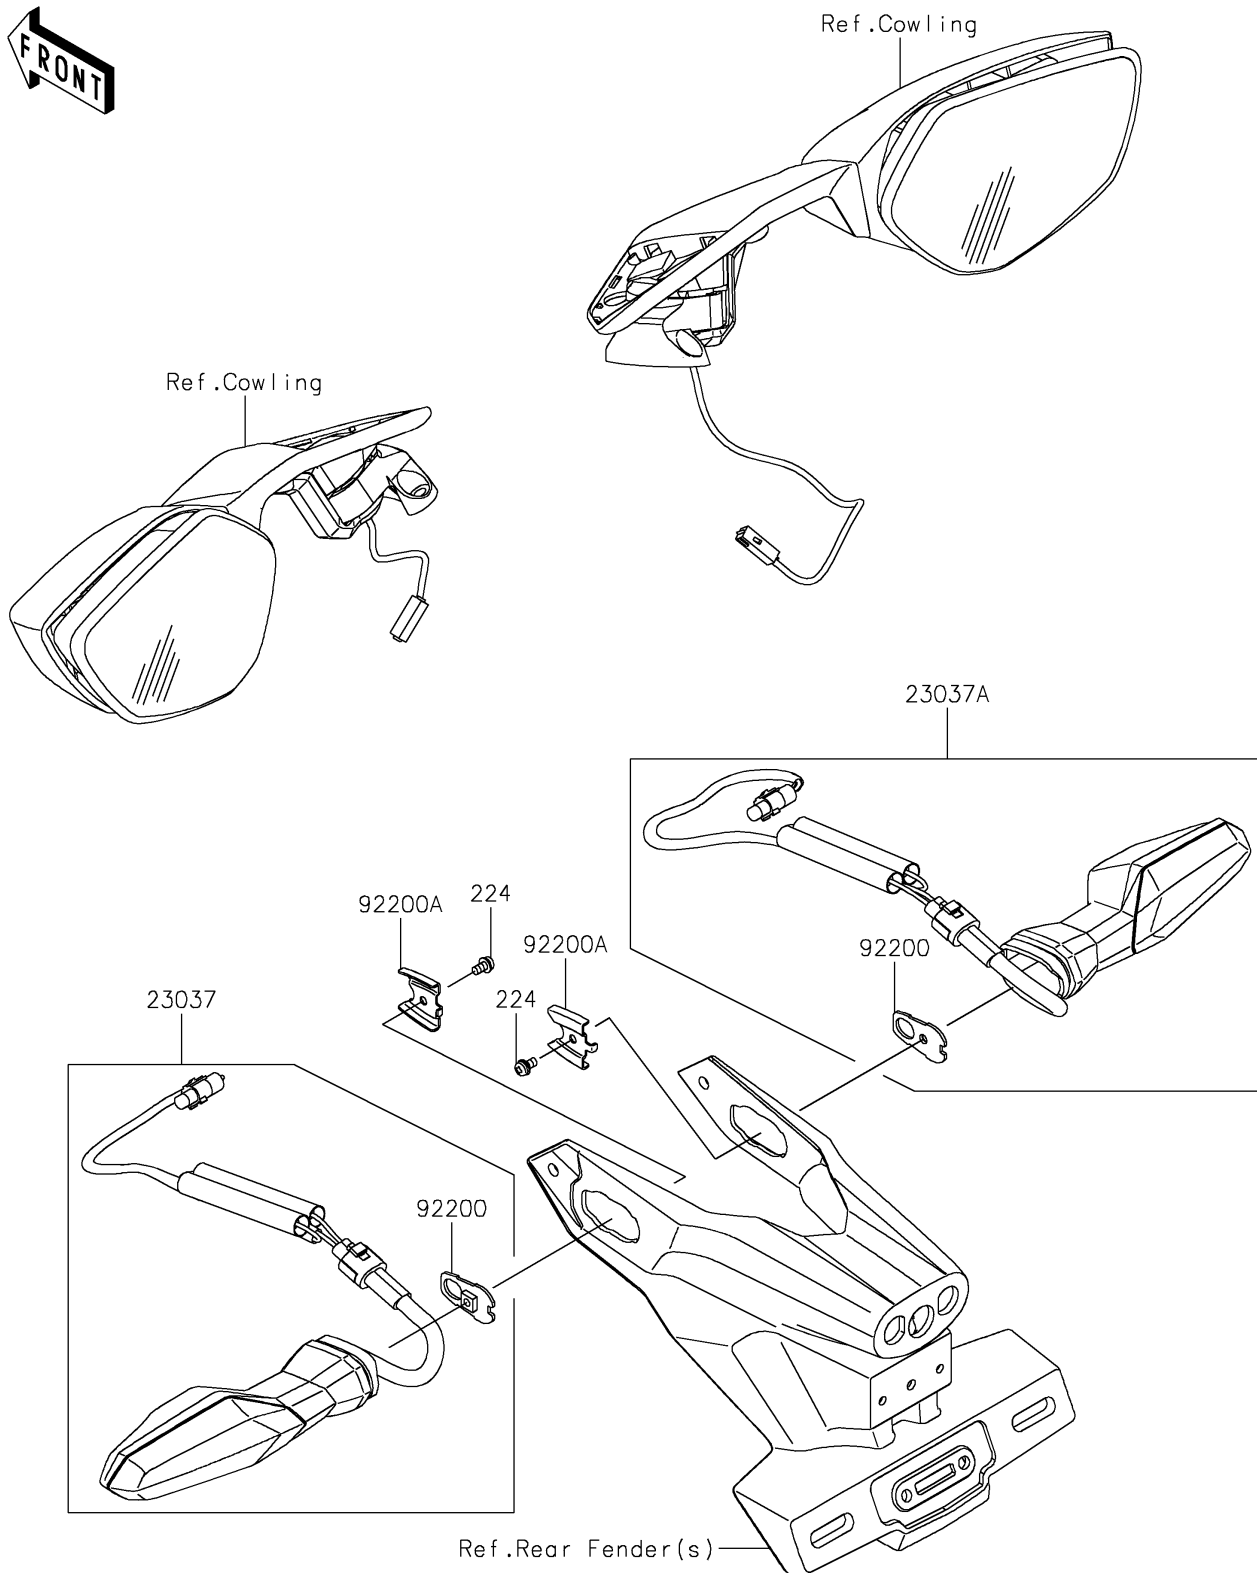

2019 NINJA H2™

PARTS DIAGRAM

Turn Signals

F2730

2019 NINJA H2™

PARTS LIST

Turn Signals

ITEM NAME

PART NUMBER

QUANTITY
