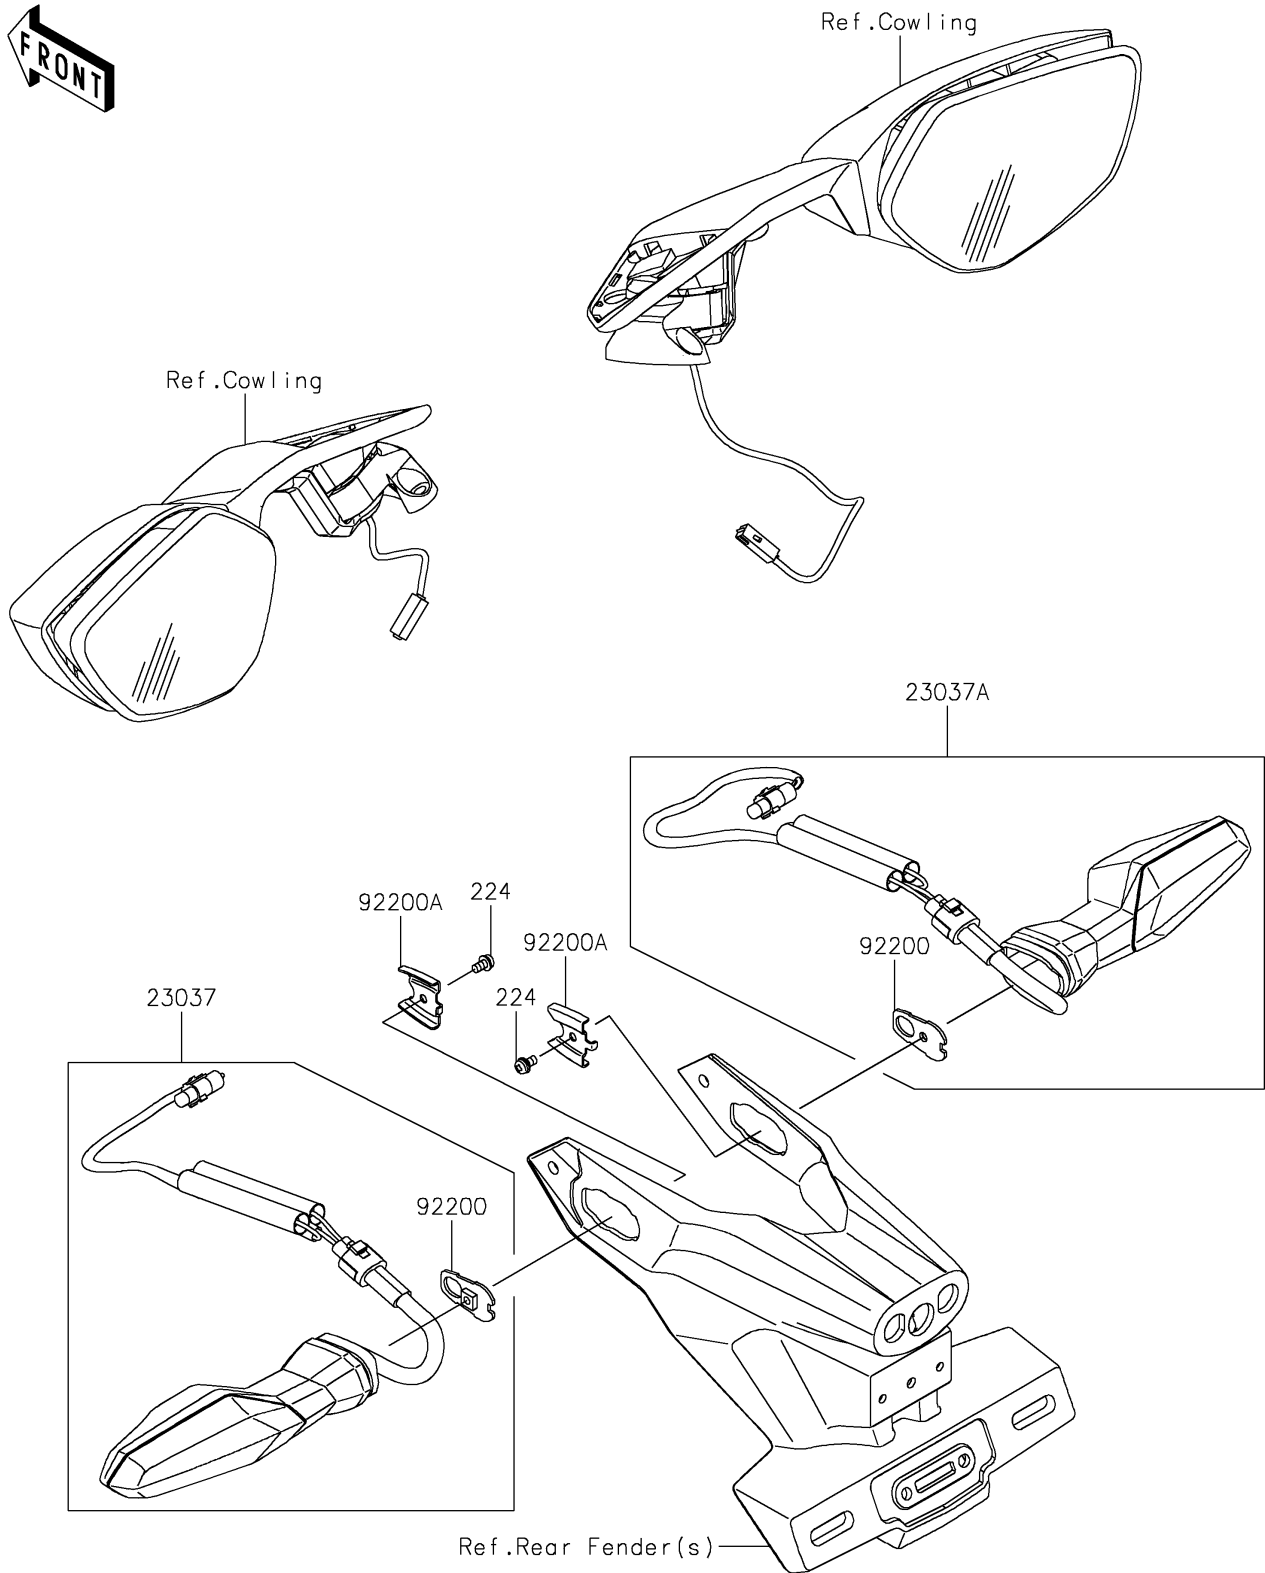

## PARTS DIAGRAM

### Turn Signals

F2730

## PARTS LIST

### Turn Signals

ITEM NAME	PART NUMBER	QUANTITY
LAMP-ASSY-SIGNAL,LED,RR,LH (Ref # 23037)	23037-0324	1
LAMP-ASSY-SIGNAL,LED,RR,RH (Ref # 23037A)	23037-0325	1
WASHER,NUT 4MM (Ref # 92200)	92200-0854	2
WASHER (Ref # 92200A)	92200-0855	2
SCREW-PAN-WP-CROS,4X8 (Ref # 224)	224AB0408	2