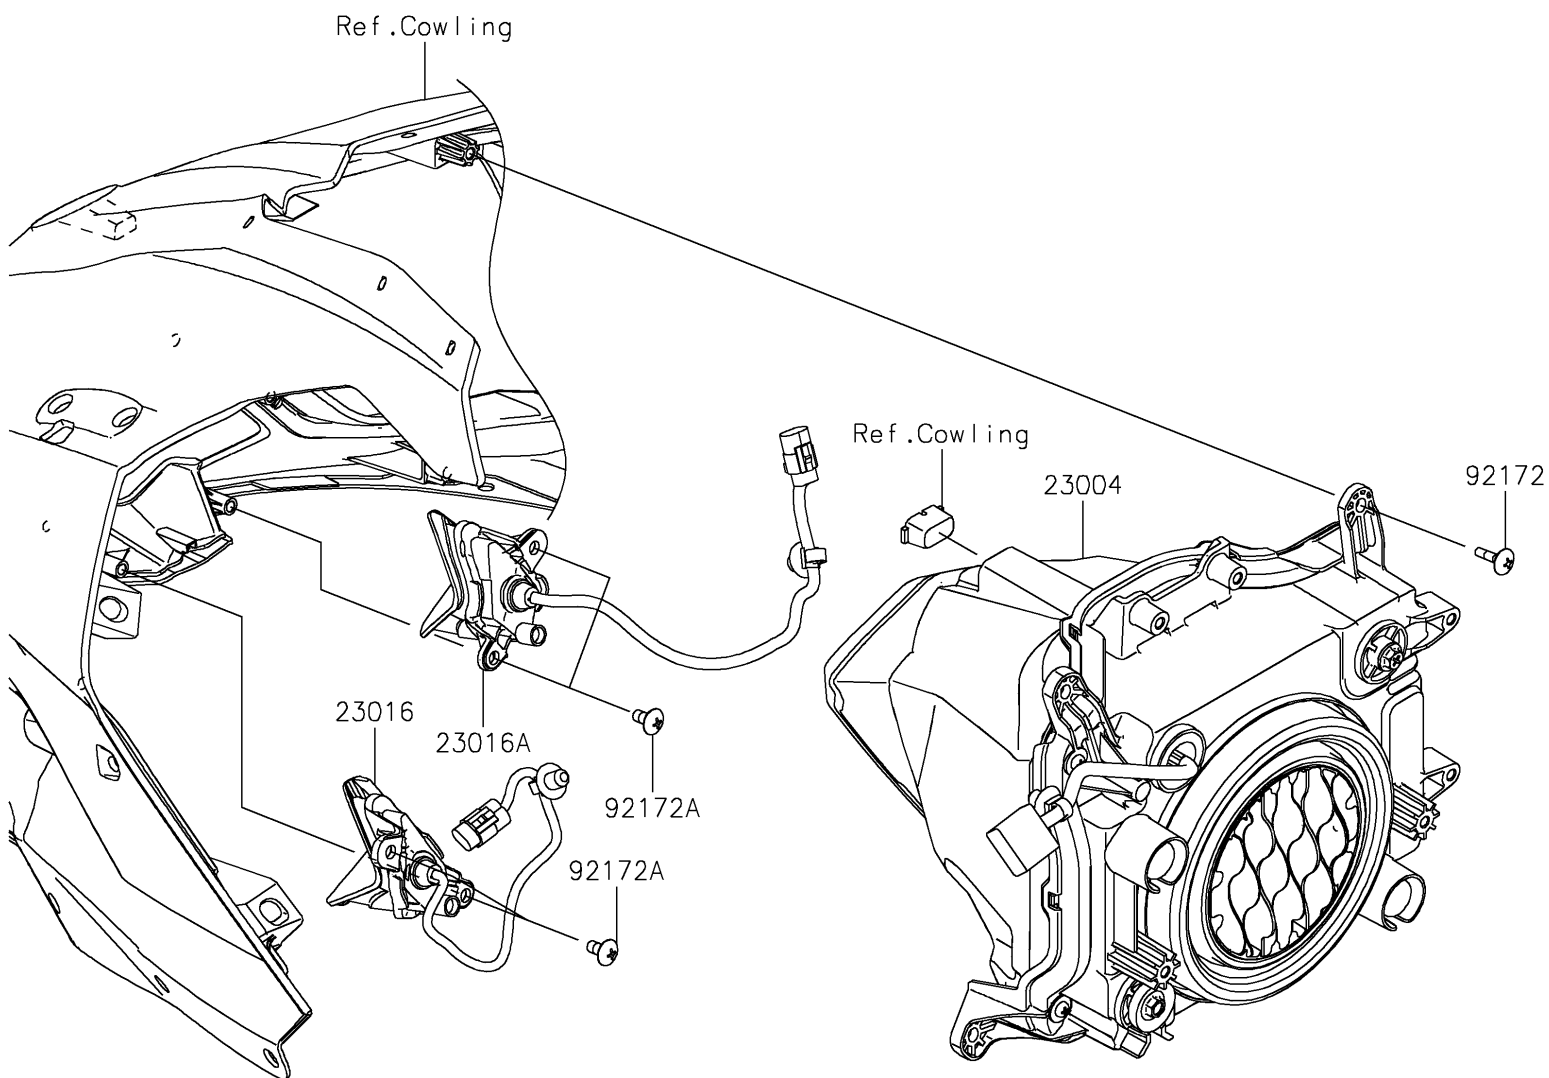

2019 NINJA H2™

PARTS DIAGRAM

Headlight(s)(JKF/JLF)

Kawasaki

Let the Good Times Roll®

F2710

2019 NINJA H2™

PARTS LIST

Headlight(s)(JKF/JLF)

Kawasaki

Let the Good Times Roll®

ITEM NAME

PART NUMBER

QUANTITY
