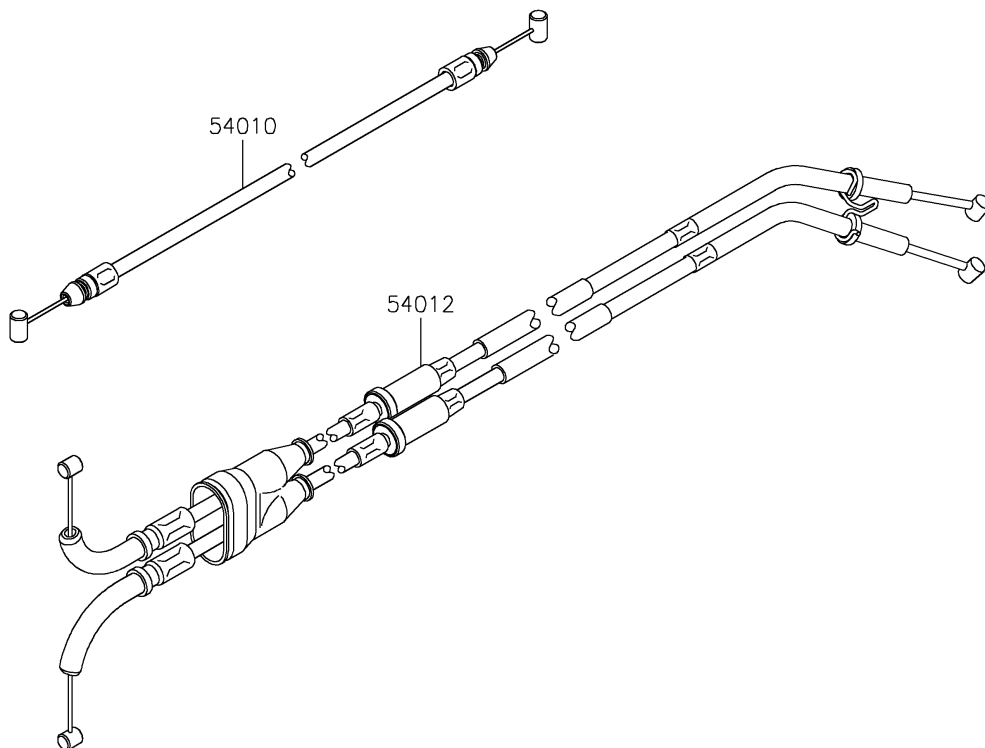

2020 NINJA H2™ CARBON

PARTS DIAGRAM

Cables

F2540

2020 NINJA H2™ CARBON

PARTS LIST

Cables

ITEM NAME	PART NUMBER	QUANTITY
CABLE,SEAT LOCK (Ref # 54010)	54010-0573	1
CABLE-THROTTLE (Ref # 54012)	54012-0676	1
CLAMP,THROTTLE CABLE (Ref # 92173)	92173-1962	1