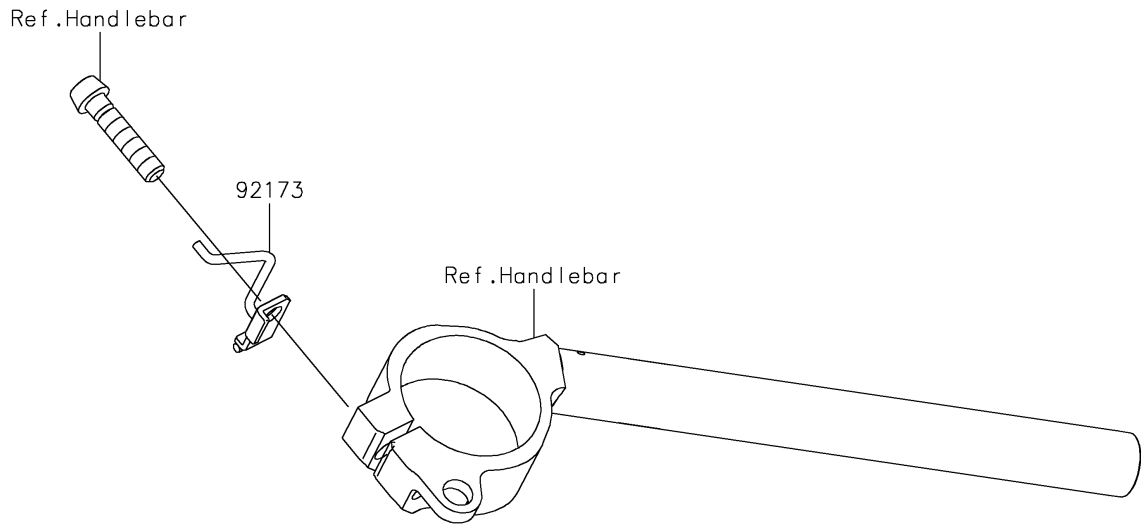

2020 NINJA H2™ CARBON

PARTS DIAGRAM

Cables

F2540

2020 NINJA H2™ CARBON

PARTS LIST

Cables

ITEM NAME	PART NUMBER	QUANTITY
CABLE,SEAT LOCK (Ref # 54010)	54010-0573	1
CABLE-THROTTLE (Ref # 54012)	54012-0676	1
CLAMP,THROTTLE CABLE (Ref # 92173)	92173-1962	1