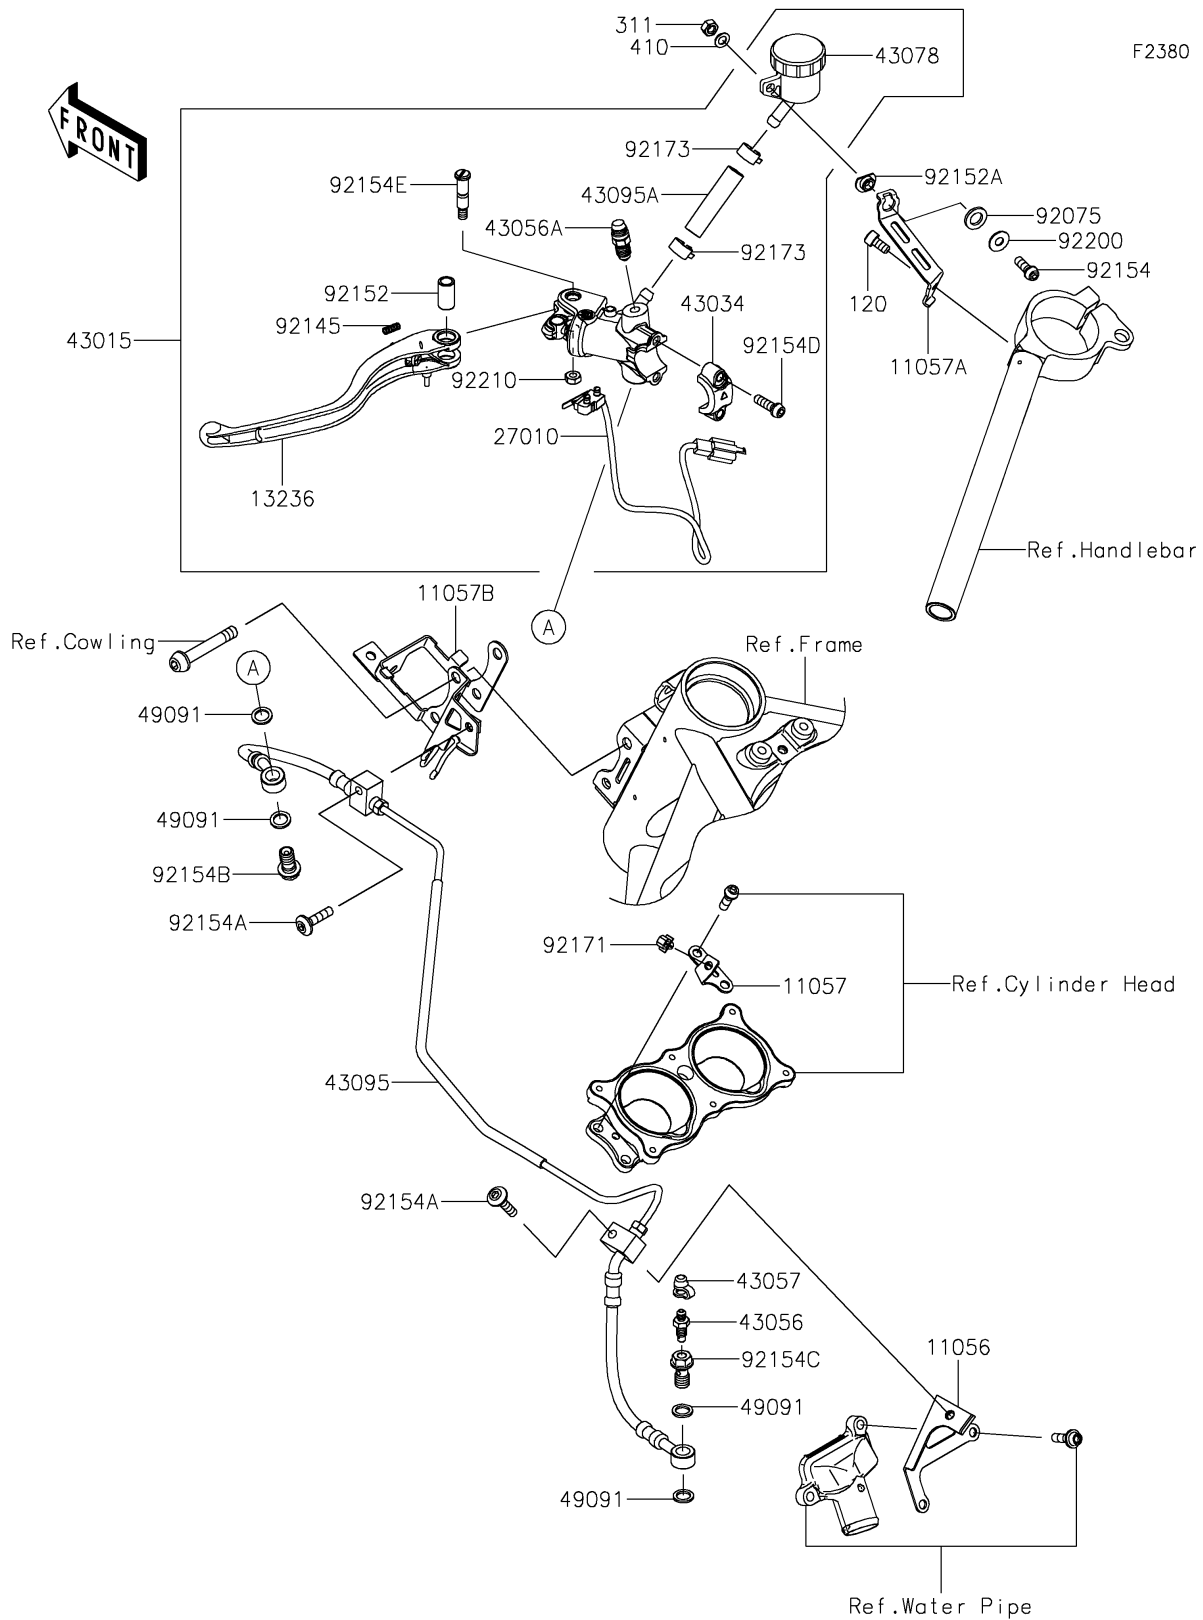

2020 NINJA H2™ CARBON

PARTS DIAGRAM

Clutch Master Cylinder

2020 NINJA H2™ CARBON

PARTS LIST

Clutch Master Cylinder

ITEM NAME

PART NUMBER

QUANTITY
