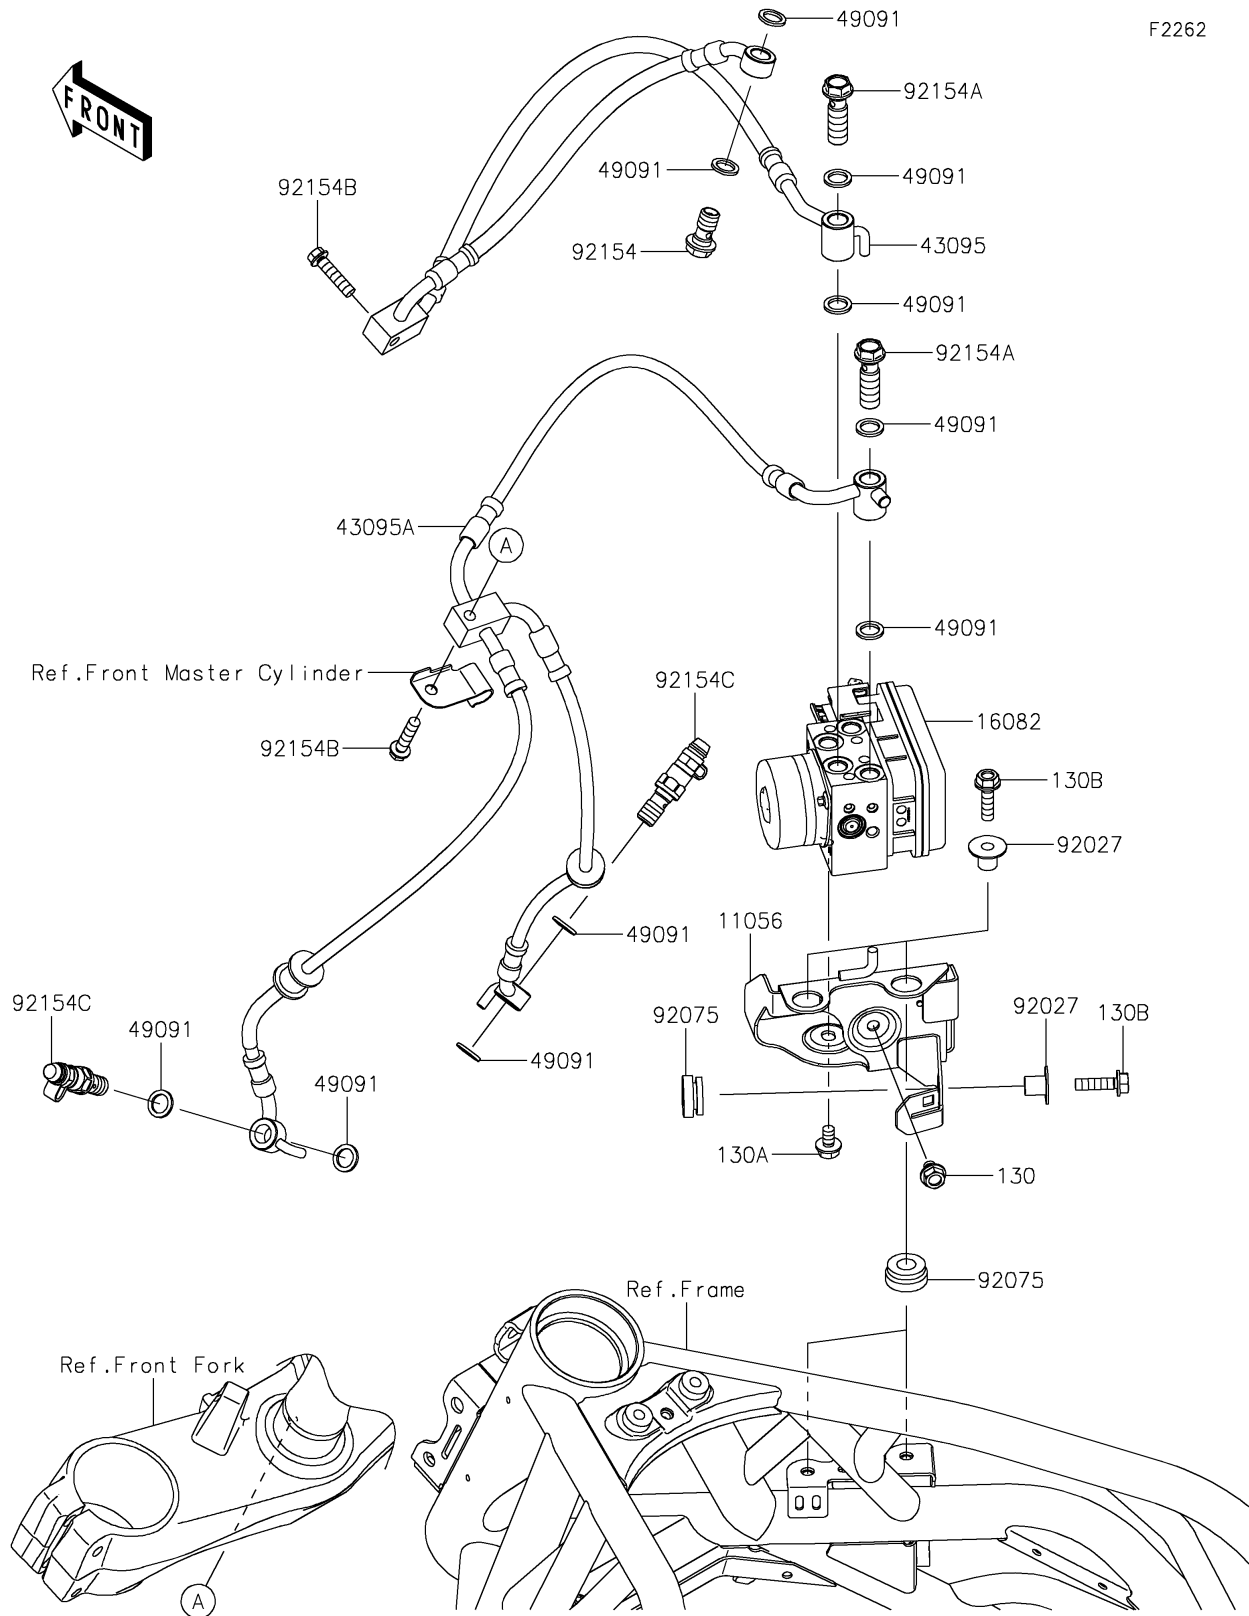

2020 NINJA H2™ CARBON

PARTS DIAGRAM

Brake Piping

F2262

2020 NINJA H2™ CARBON

PARTS LIST

Brake Piping

ITEM NAME

PART NUMBER

QUANTITY
