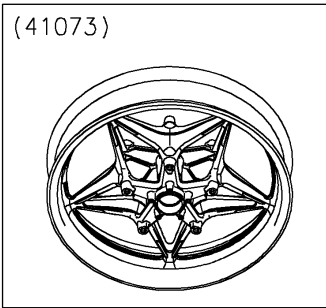

2020 NINJA H2™ CARBON

PARTS DIAGRAM

Front Wheel

F2230

WOD

41073

92152B/C

41068

601

92049

92152A

601

92049

92152

92152B/C

Ref. Tires

2020 NINJA H2™ CARBON

PARTS LIST

Front Wheel

ITEM NAME	PART NUMBER	QUANTITY
AXLE,FR,25X205 (Ref # 41068)	41068-0594	1
WHEEL-ASSY,FR,F.BLACK (Ref # 41073)	41073-0754-51H	1
SEAL-OIL,BJN-C2 32X47X5 (Ref # 92049)	92049-0050	2
COLLAR,FR AXLE,LH,L=44.5 (Ref # 92152)	92152-0240	1
COLLAR,FR HUB,L=115 (Ref # 92152A)	92152-0616	1
COLLAR,25X40X18 (Ref # 92152B)	92152-1947	2
COLLAR,25X40X18 (Ref # 92152C)	92152-2718	2
BEARING-BALL,#6005UU (Ref # 601)	601B6005UU	2