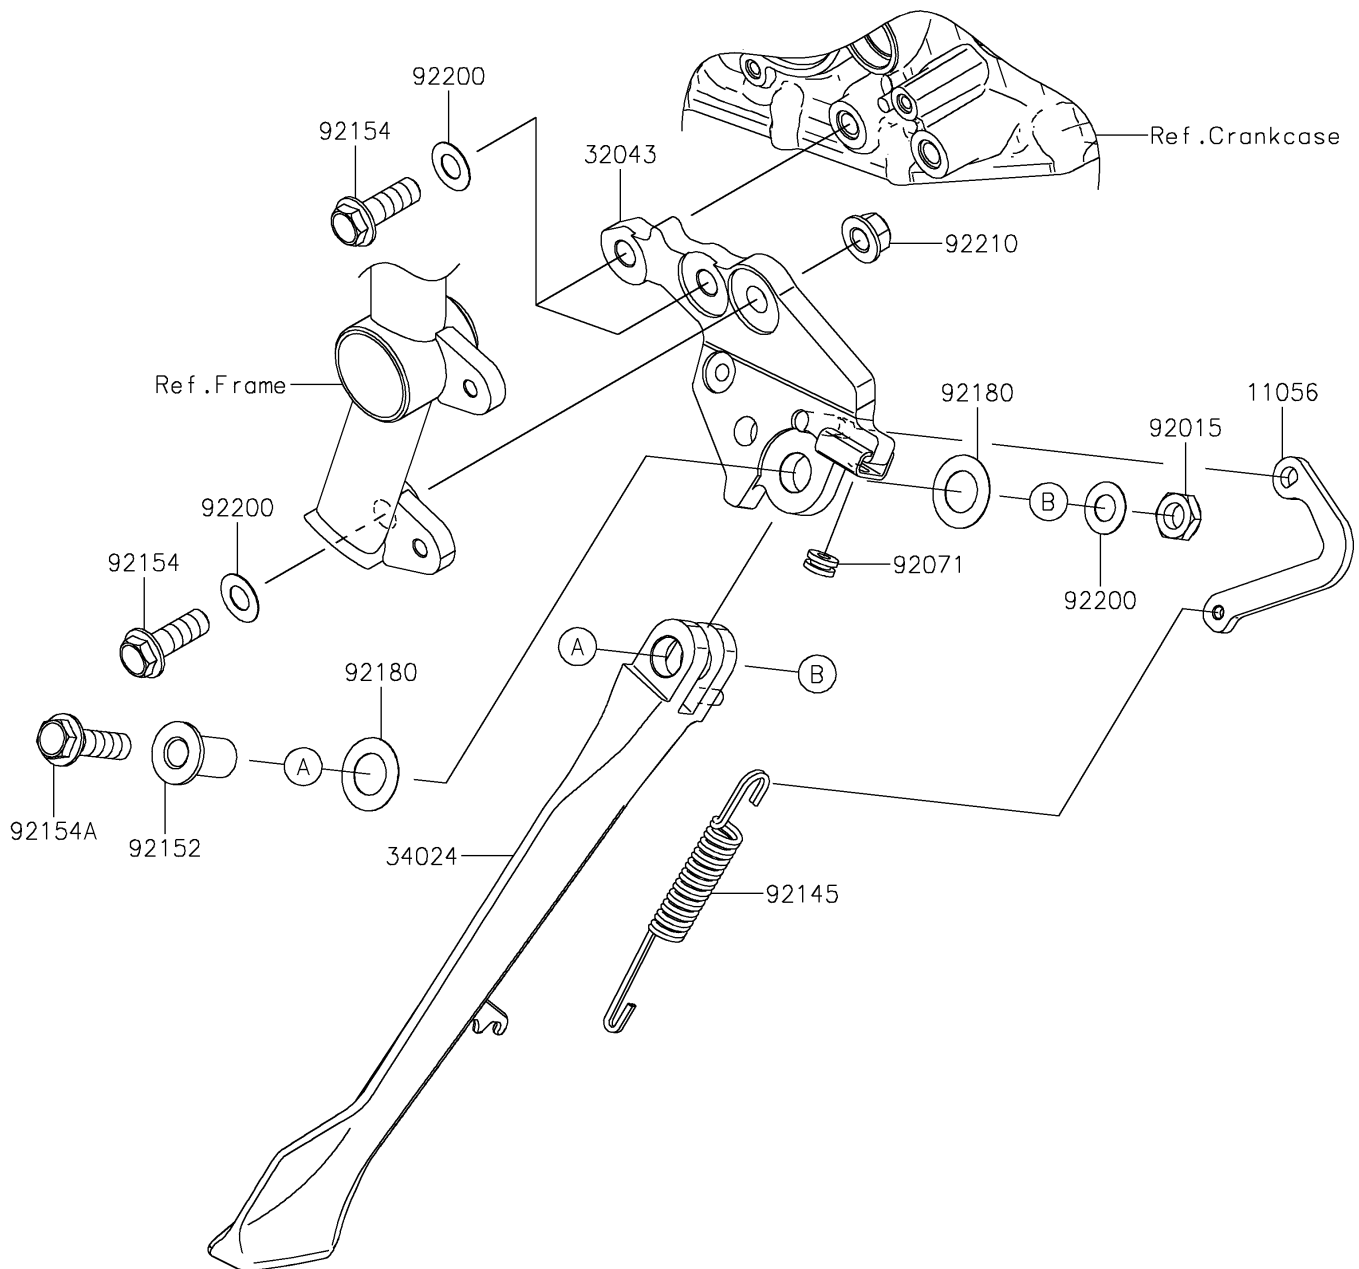

2020 NINJA H2™ CARBON

PARTS DIAGRAM

Stand(s)

F2190

2020 NINJA H2™ CARBON

PARTS LIST

Stand(s)

ITEM NAME

PART NUMBER

QUANTITY
