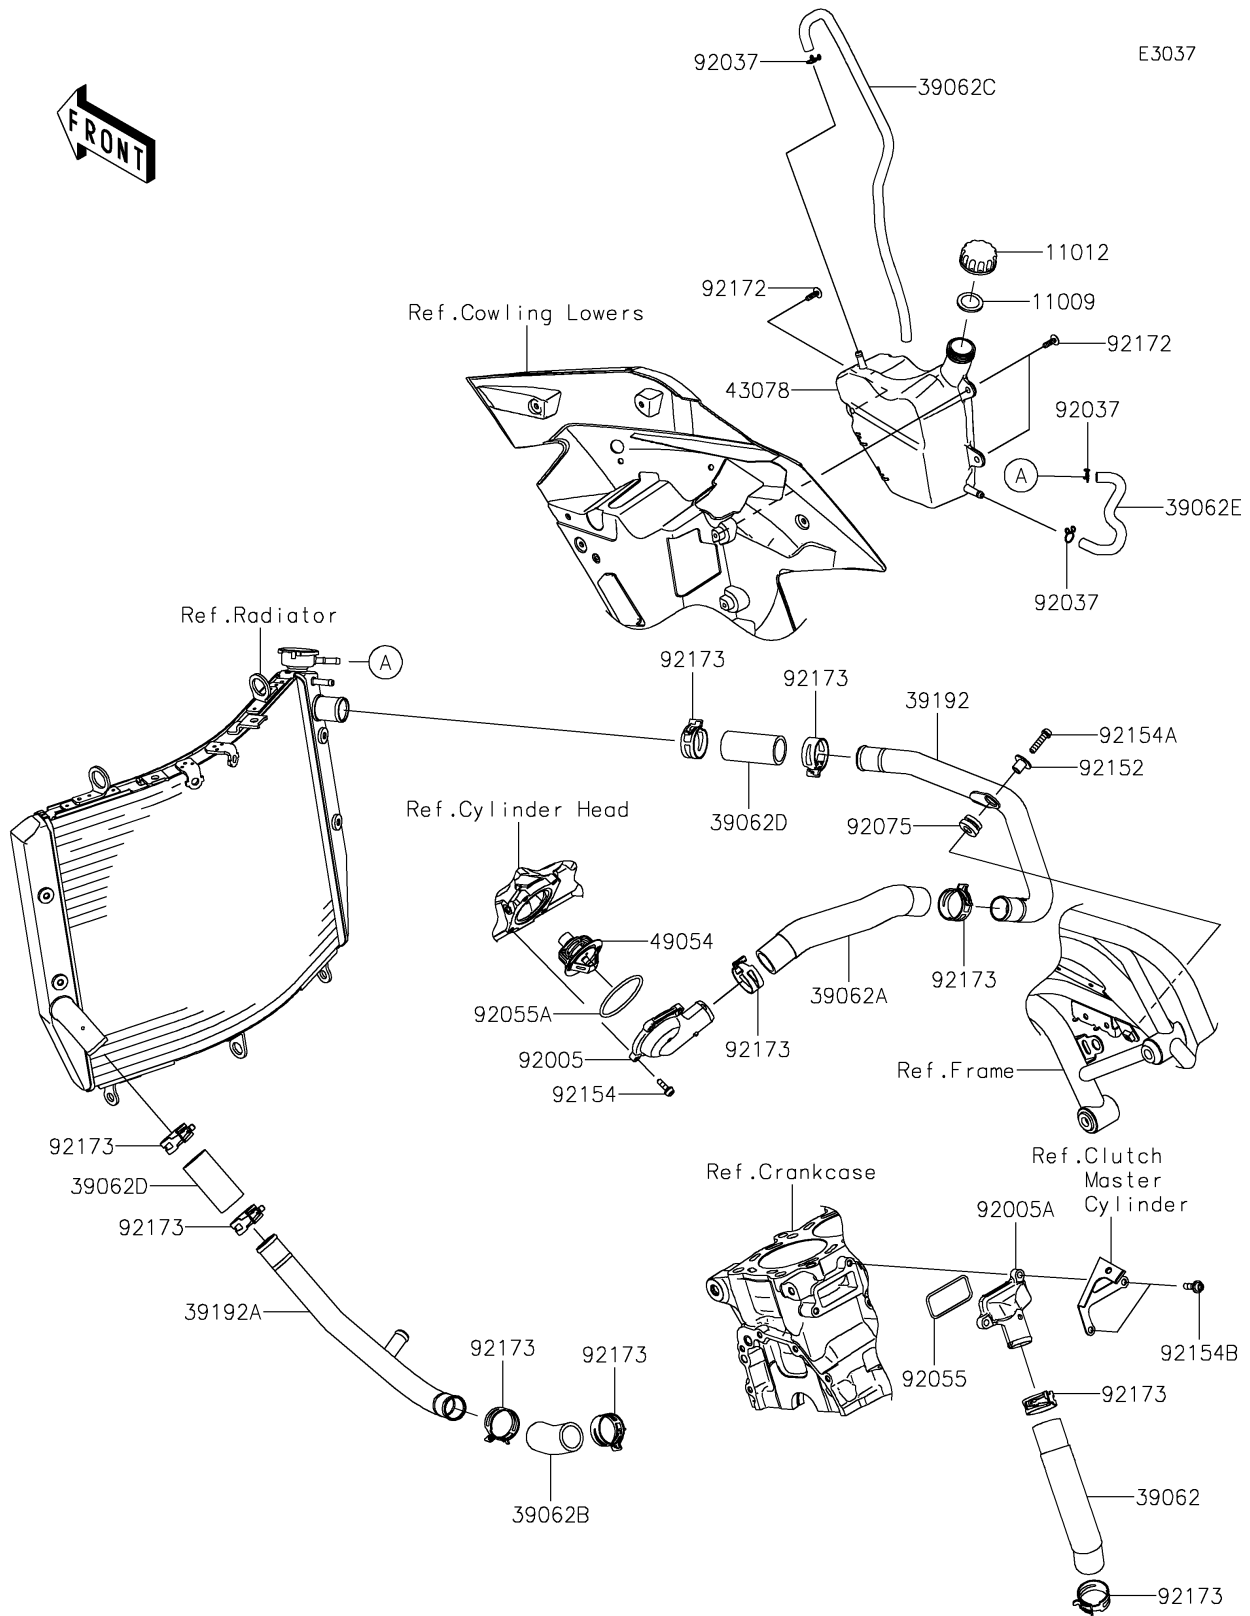

## PARTS DIAGRAM

### Water Pipe

## PARTS LIST

### Water Pipe

ITEM NAME	PART NUMBER	QUANTITY
GASKET,RESERVOIR TANK CAP (Ref # 11009)	11009-1145	1
CAP (Ref # 11012)	11012-1084	1
HOSE-COOLING,W/PUMP-FITTING (Ref # 39062)	39062-0681	1
HOSE-COOLING,THERMO-W/PIPE (Ref # 39062A)	39062-0682	1
HOSE-COOLING,W/PIPE-W/PUMP (Ref # 39062B)	39062-0683	1
HOSE-COOLING,OVER FLOW (Ref # 39062C)	39062-0687	1
HOSE-COOLING,RADIATOR-W/PIPE (Ref # 39062D)	39062-0701	2
HOSE-COOLING,RETURN (Ref # 39062E)	39062-0718	1
PIPE-WATER,RAD.-THERMO COVER (Ref # 39192)	39192-0584	1
PIPE-WATER,RADIATOR-WATER PUMP (Ref # 39192A)	39192-0585	1
RESERVOIR (Ref # 43078)	43078-0574	1
THERMOSTAT (Ref # 49054)	49054-0004	1
FITTING,THERMO COVER (Ref # 92005)	92005-0770	1
FITTING,CYLINDER (Ref # 92005A)	92005-0772	1
CLAMP,TUBE (Ref # 92037)	92037-147	3
RING-O (Ref # 92055)	92055-0809	1
RING-O,54.5X2.6 (Ref # 92055A)	92055-0810	1
DAMPER,RUBBER (Ref # 92075)	92075-1123	1
COLLAR (Ref # 92152)	92152-2112	1
BOLT,SOCKET,5X16 (Ref # 92154)	92154-1449	4
BOLT,SOCKET,6X25 (Ref # 92154A)	92154-1457	1
BOLT,SOCKET,6X20 (Ref # 92154B)	92154-1499	2
SCREW,TAPPING,5X16 (Ref # 92172)	92172-0175	3
CLAMP,34MM (Ref # 92173)	92173-1360	10