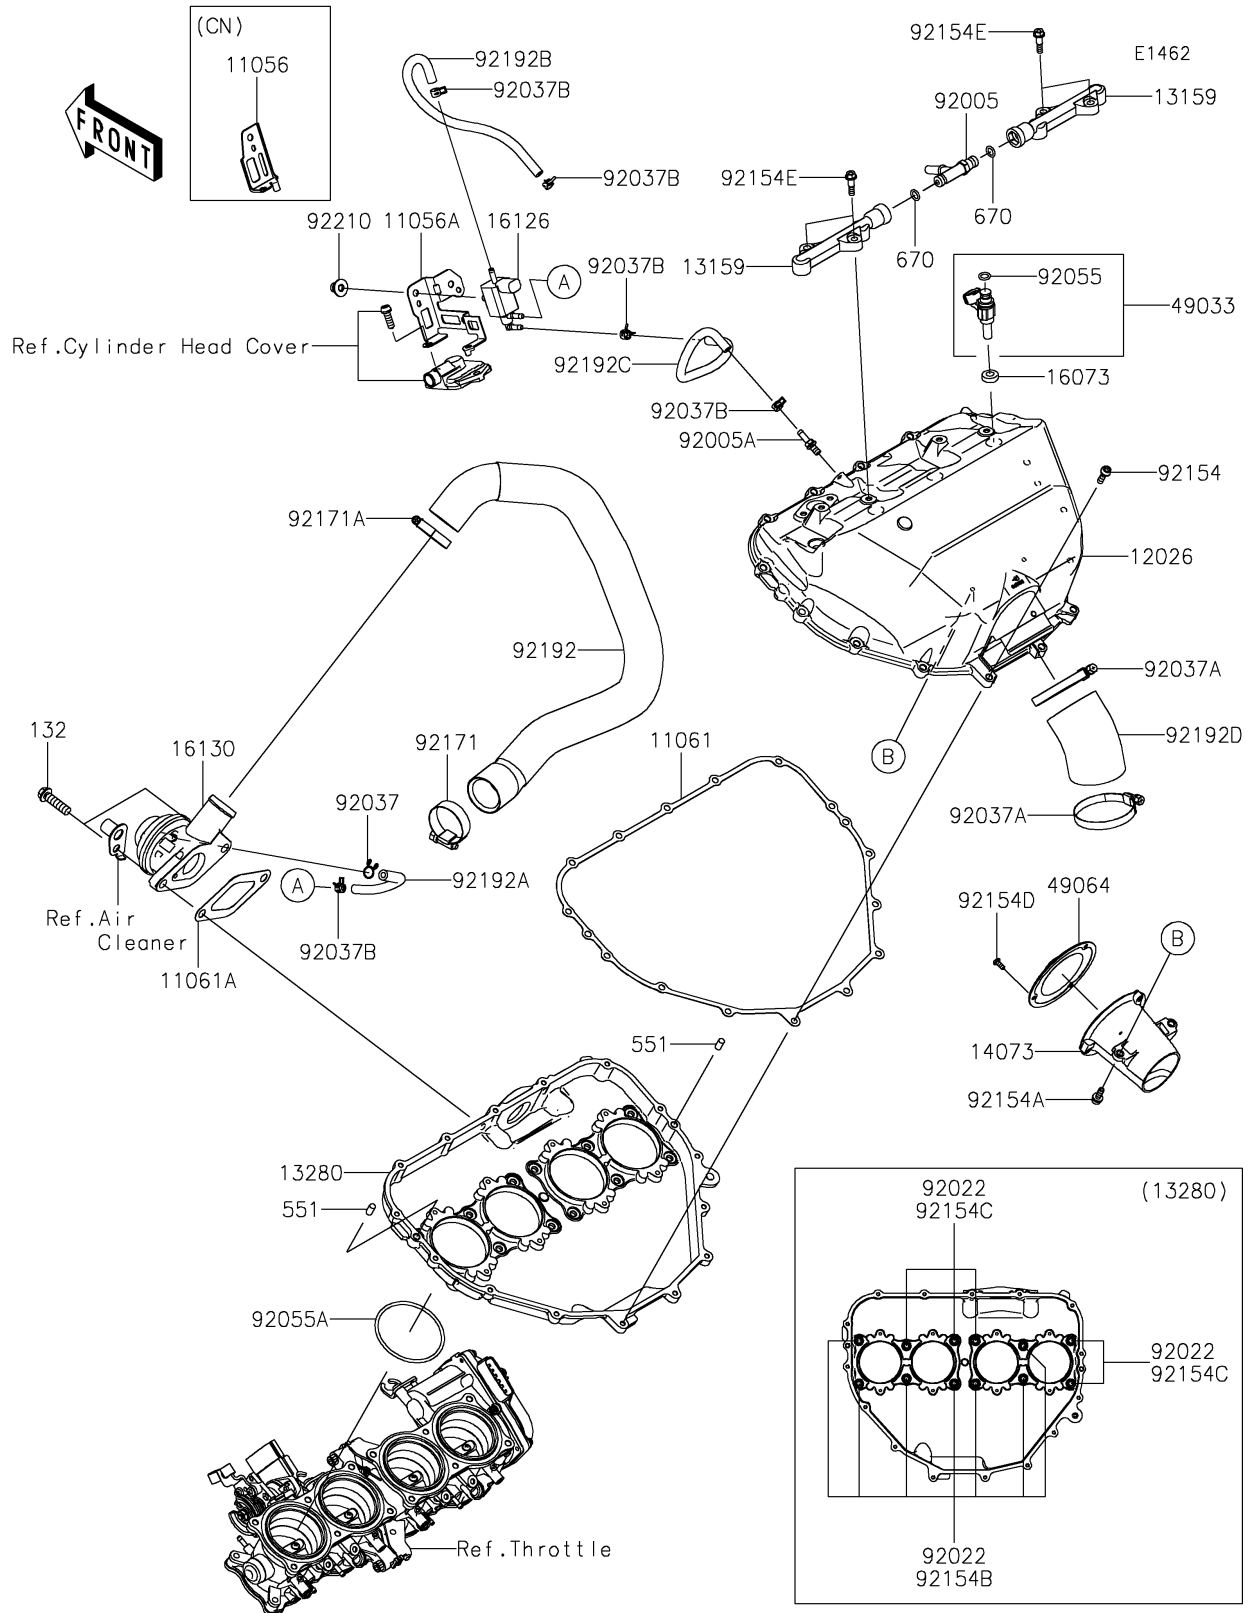

2019 NINJA H2™

PARTS DIAGRAM

Air Chamber

2019 NINJA H2™

PARTS LIST

Air Chamber

ITEM NAME	PART NUMBER	QUANTITY
BRACKET,SOLENOID VALVE (Ref # 11056)	11056-4452	1
BRACKET,SOLENOID VALVE (Ref # 11056A)	11056-7498	1
GASKET,CHAMBER (Ref # 11061)	11061-0949	1
GASKET,BLOWOFF VALVE (Ref # 11061A)	11061-0950	1
CHAMBER,INTAKE (Ref # 12026)	12026-0018	1
CONNECTOR (Ref # 13159)	13159-0016	2
HOLDER,CHAMBER (Ref # 13280)	13280-0801	1
DUCT,DIFFUSER (Ref # 14073)	14073-0884	1
INSULATOR (Ref # 16073)	16073-0129	4
VALVE,SOLENOID (Ref # 16126)	16126-0751	1
VALVE-ASSY-RELIEF,BLOWOFF (Ref # 16130)	16130-0004	1
NOZZLE-INJECTION (Ref # 49033)	49033-0035	4
FILTER-AIR (Ref # 49064)	49064-0007	1
FITTING (Ref # 92005)	92005-0125	1
FITTING (Ref # 92005A)	92005-0826	1
WASHER,5.5X10.5X0.8 (Ref # 92022)	92022-037	12
CLAMP,TUBE (Ref # 92037)	92037-147	1
CLAMP,RESERVE TANK (Ref # 92037A)	92037-1586	2
CLAMP,7.8MM (Ref # 92037B)	92037-2116	5
RING-O,INJECTION NOZZLE (Ref # 92055)	92055-0124	4
RING-O,65.8X3 (Ref # 92055A)	92055-0815	4
BOLT,SOCKET,5X18 (Ref # 92154)	92154-1450	15
BOLT,SOCKET,5X16 (Ref # 92154A)	92154-1568	2
BOLT,FLANGED,5X14 (Ref # 92154B)	92154-1680	7
BOLT,FLANGED,5X95 (Ref # 92154C)	92154-1681	5
BOLT,TORX,4X10 (Ref # 92154D)	92154-1790	3
BOLT,SHOULDER,5X20 (Ref # 92154E)	92154-3971	4
CLAMP (Ref # 92171)	92171-0058	1
CLAMP (Ref # 92171A)	92171-0179	1

2019 NINJA H2™

PARTS LIST

Air Chamber

ITEM NAME	PART NUMBER	QUANTITY
TUBE,BLOWOFF VALVE-AIR FILTER (Ref # 92192)	92192-1416	1
TUBE,SOLENOID-BLOWOFF VALVE (Ref # 92192A)	92192-1417	1
TUBE,SOLENOID-THROTTLE BODY (Ref # 92192B)	92192-1418	1
TUBE,SOLENOID-CHAMBER (Ref # 92192C)	92192-1419	1
TUBE,DIFFUSER (Ref # 92192D)	92192-1972	1
NUT,CAP,6MM (Ref # 92210)	92210-0170	1
BOLT-FLANGED-SMALL,8X30 (Ref # 132)	132BC0830	2
PIN-DOWEL,6X12 (Ref # 551)	551A0612	2
O RING,8MM (Ref # 670)	670E1508	2