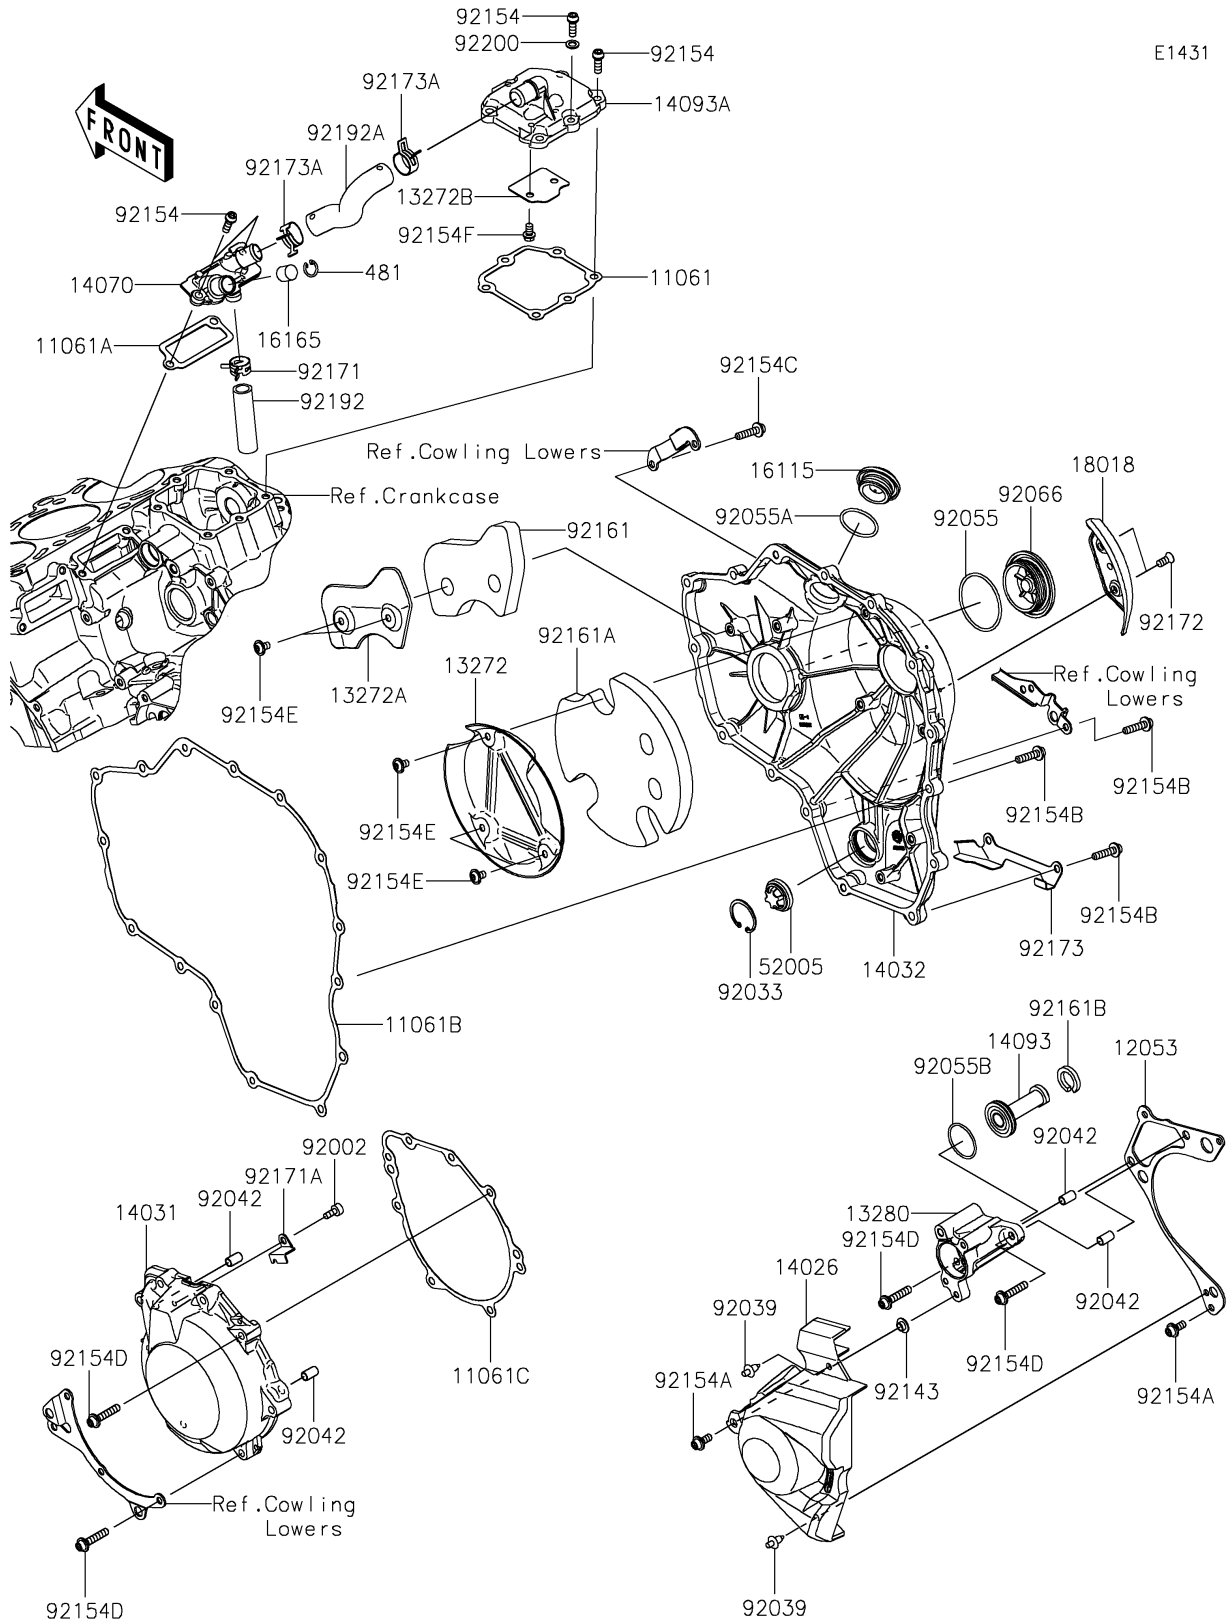

2019 NINJA H2™

PARTS DIAGRAM

Engine Cover(s)

E1431

2019 NINJA H2™

PARTS LIST

Engine Cover(s)

ITEM NAME

PART NUMBER

QUANTITY
