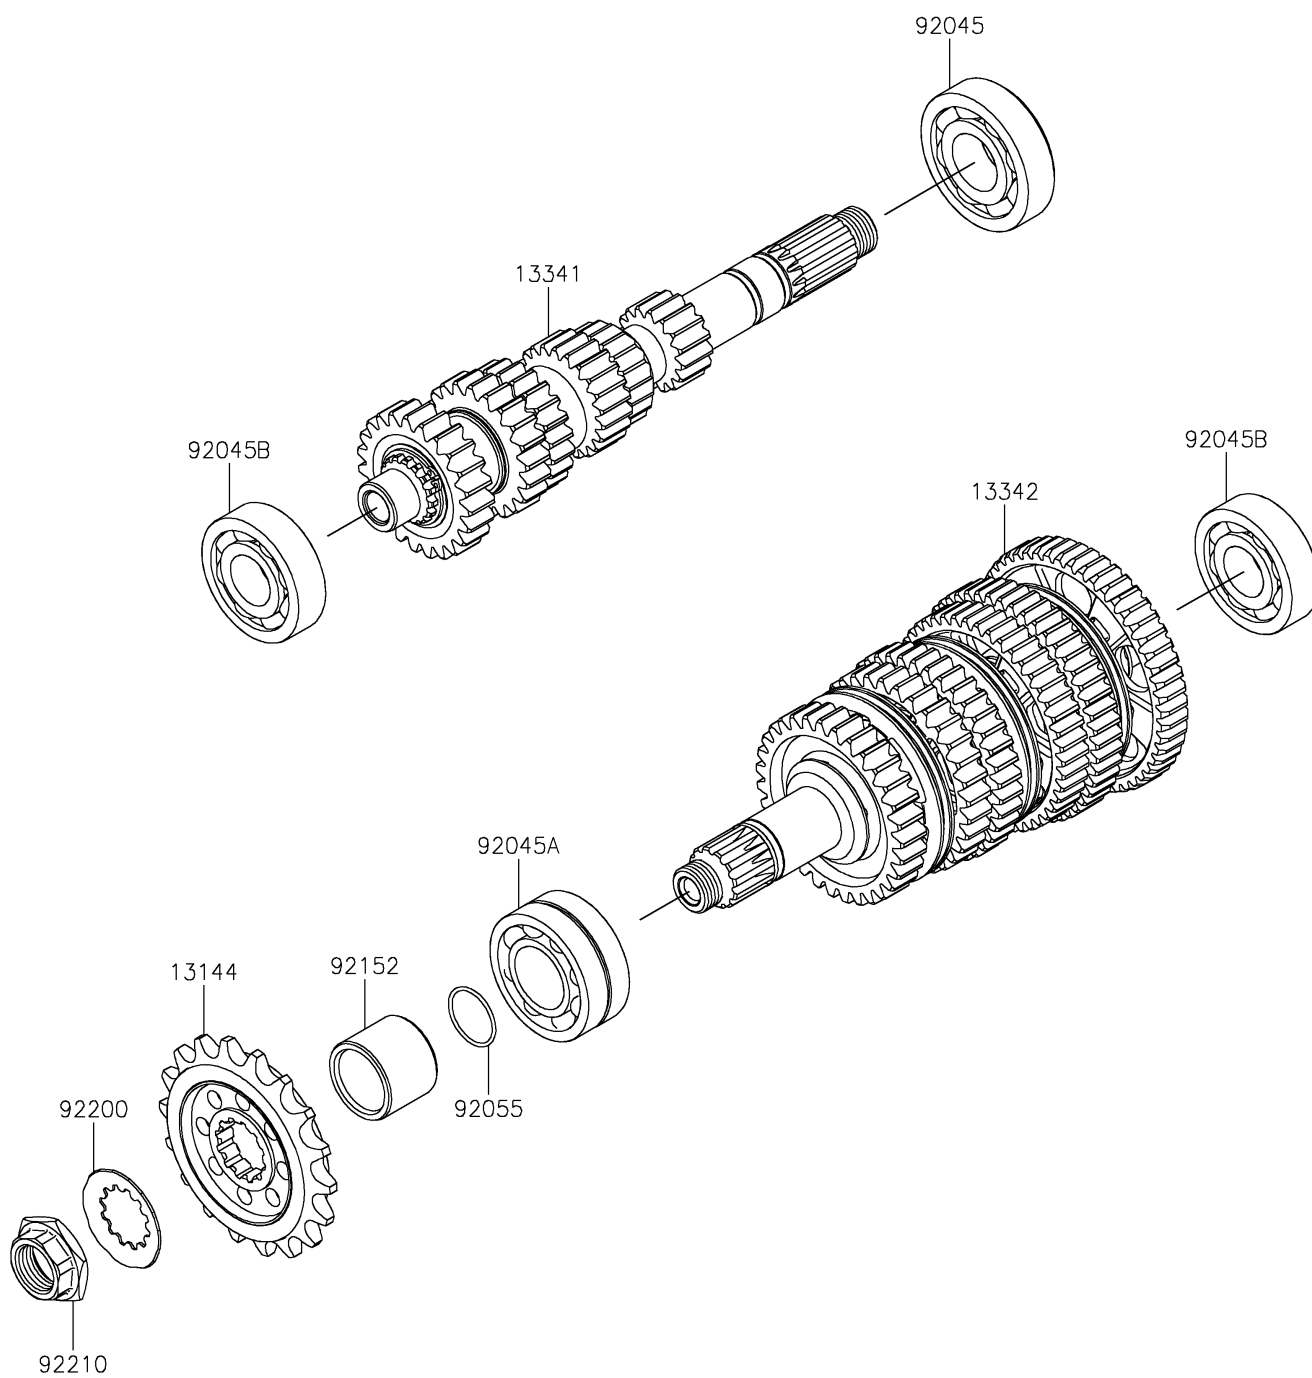

2019 NINJA H2™

PARTS DIAGRAM

Transmission

Kawasaki

Let the Good Times Roll®

E1361

2019 NINJA H2™

PARTS LIST

Transmission

Kawasaki

Let the Good Times Roll®

ITEM NAME

PART NUMBER

QUANTITY
