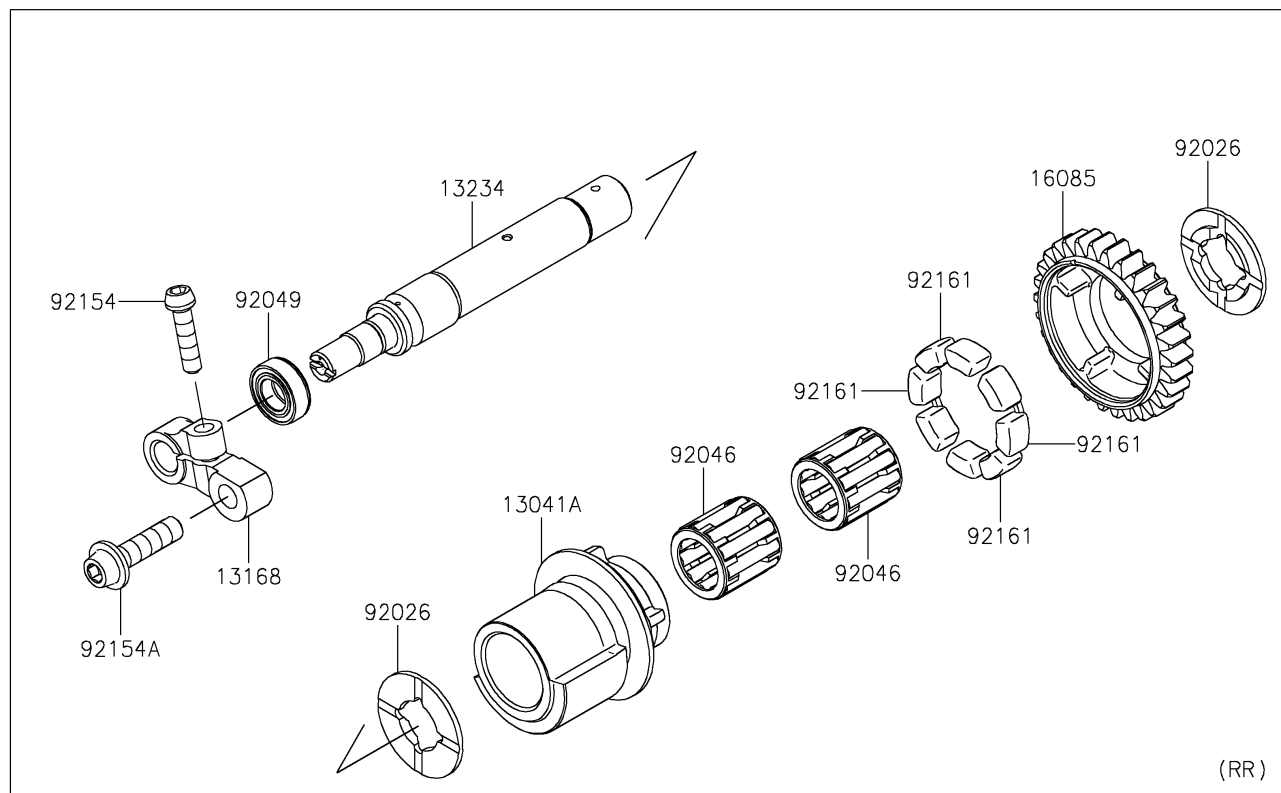

2020 NINJA H2™ CARBON

PARTS DIAGRAM

Balancer

E1323