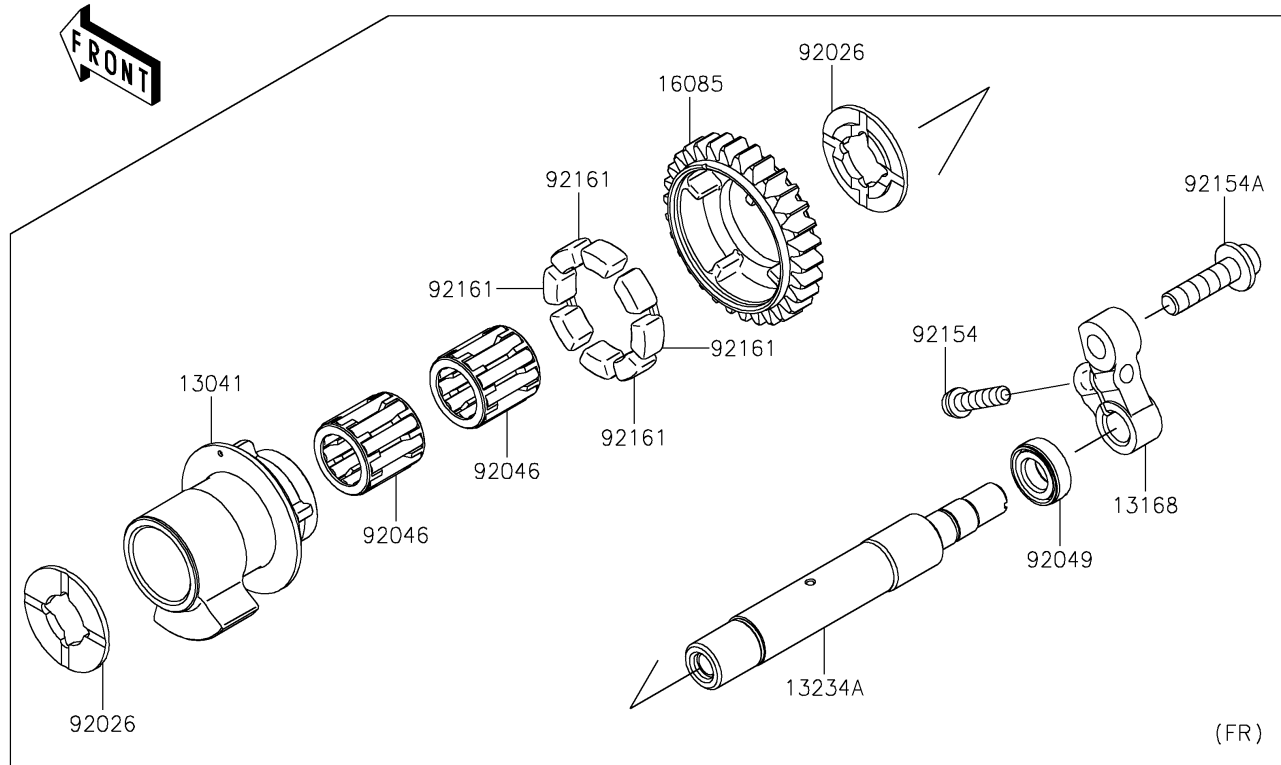

2020 NINJA H2™ CARBON

PARTS DIAGRAM

Balancer

E1323