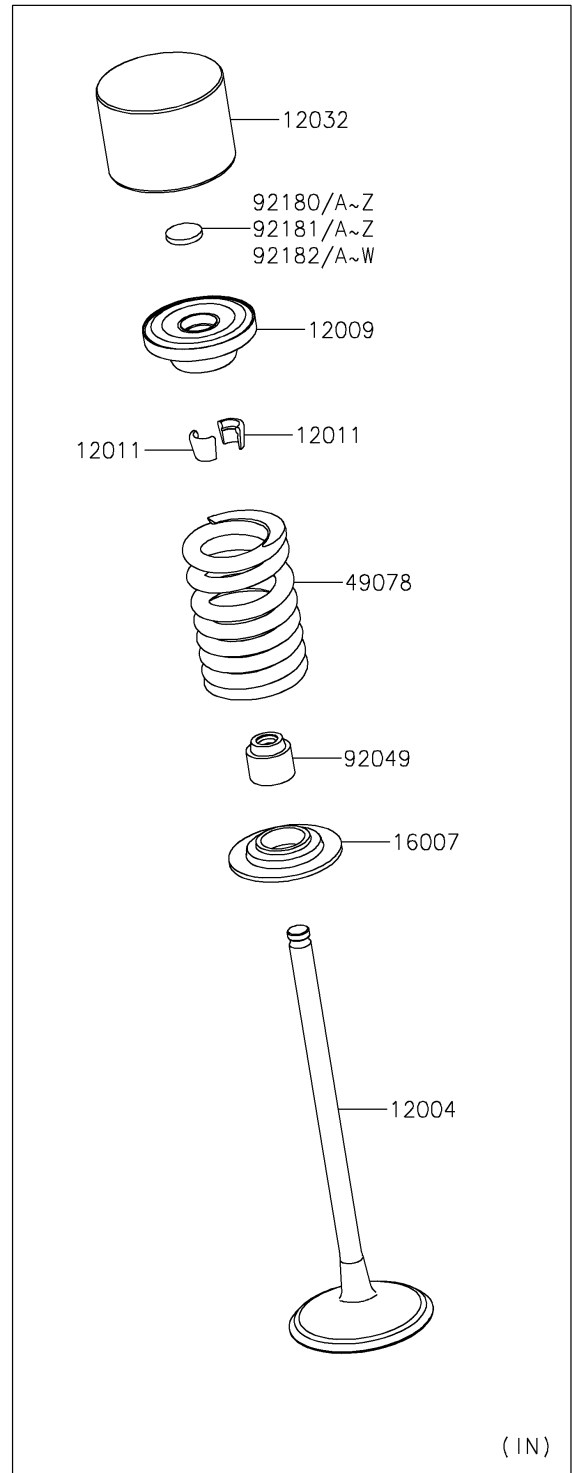

2019 NINJA H2™

PARTS DIAGRAM

Valve(s)

E1210

2019 NINJA H2™

PARTS LIST

Valve(s)

ITEM NAME

PART NUMBER

QUANTITY
