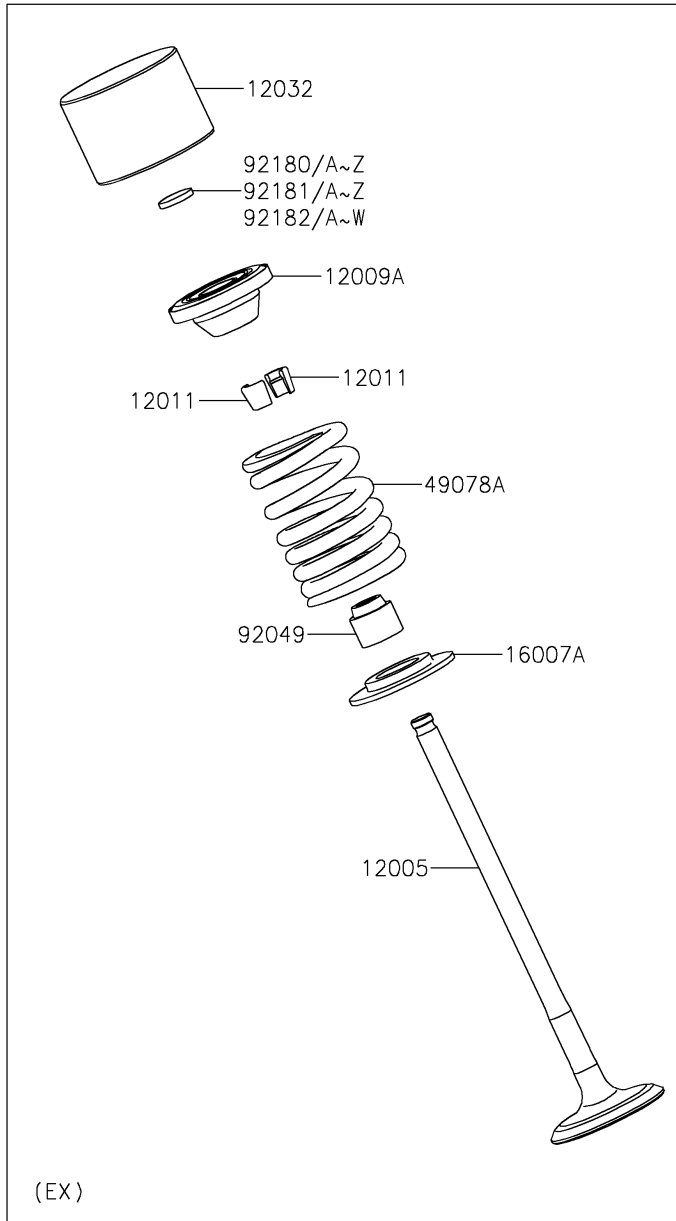

2019 NINJA H2™

PARTS DIAGRAM

Valve(s)

E1210

2019 NINJA H2™

PARTS LIST

Valve(s)

ITEM NAME

PART NUMBER

QUANTITY
