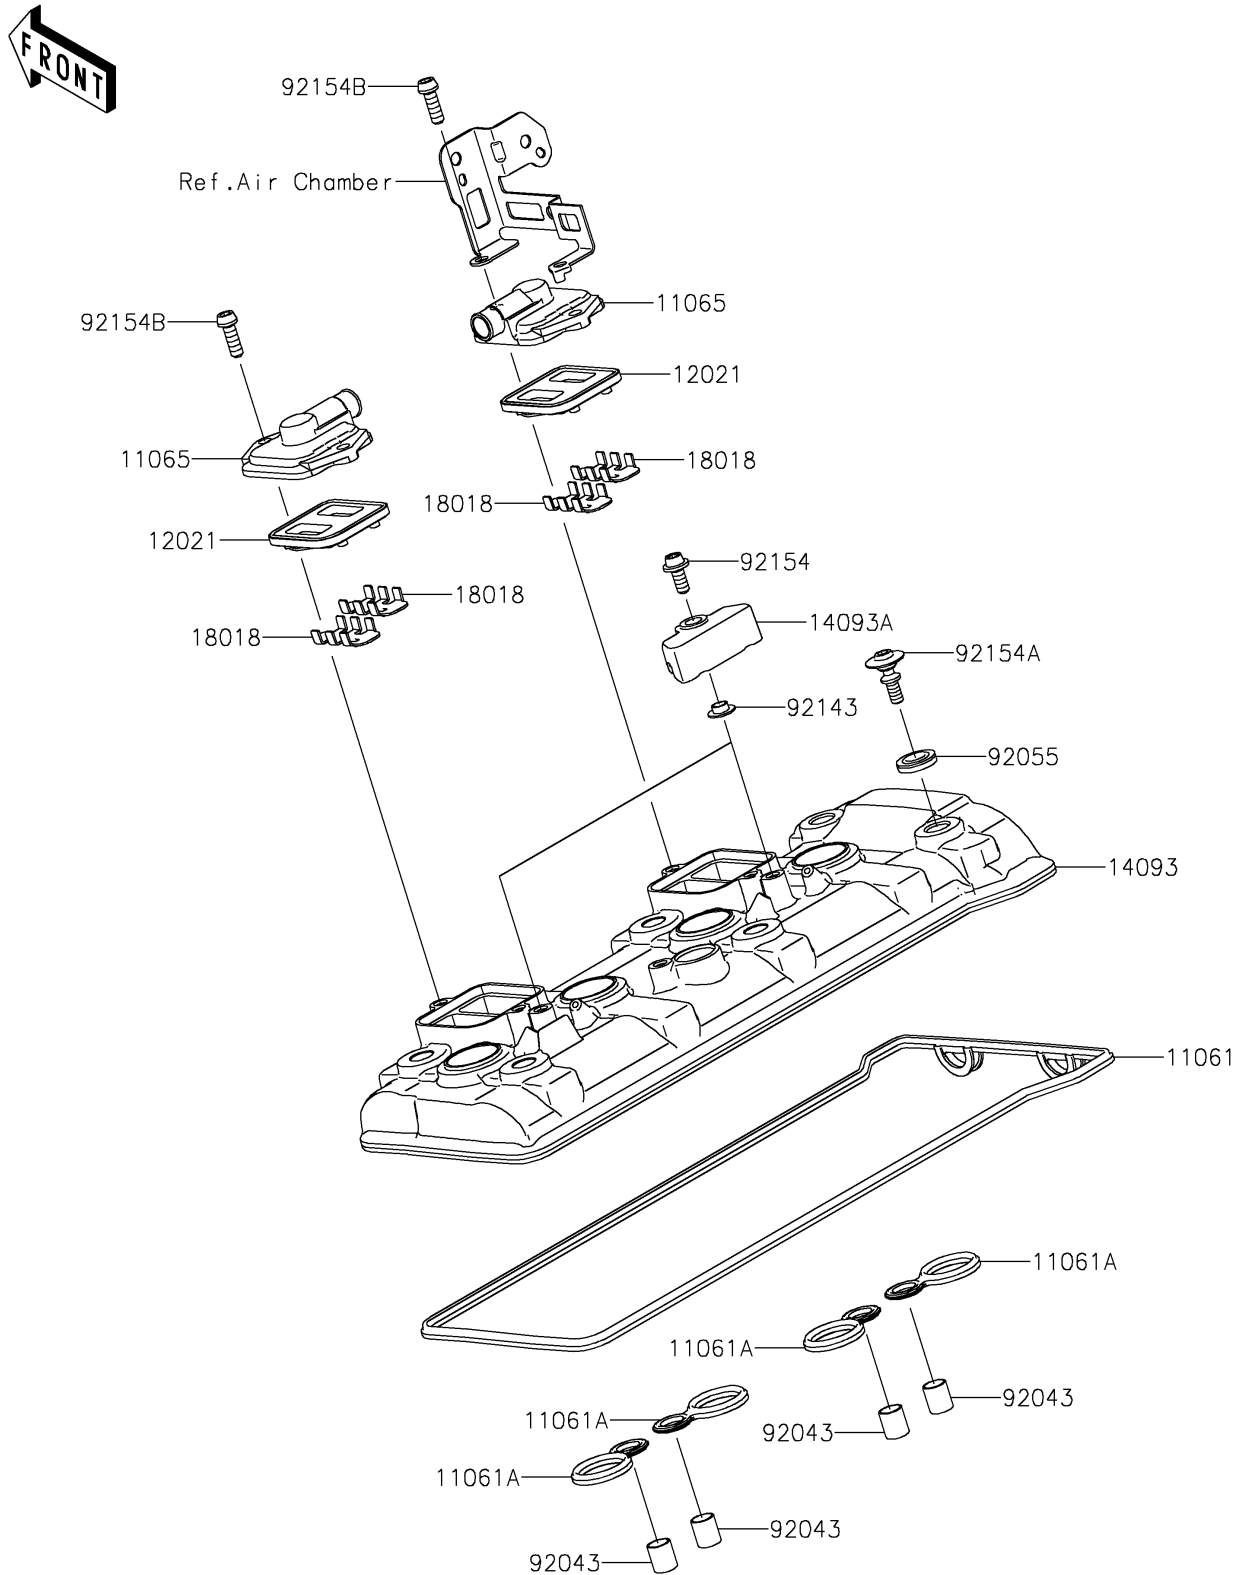

2020 NINJA H2™ CARBON

PARTS DIAGRAM Cylinder Head Cover

E1112

2020 NINJA H2™ CARBON

PARTS LIST

Cylinder Head Cover

ITEM NAME

PART NUMBER

QUANTITY
