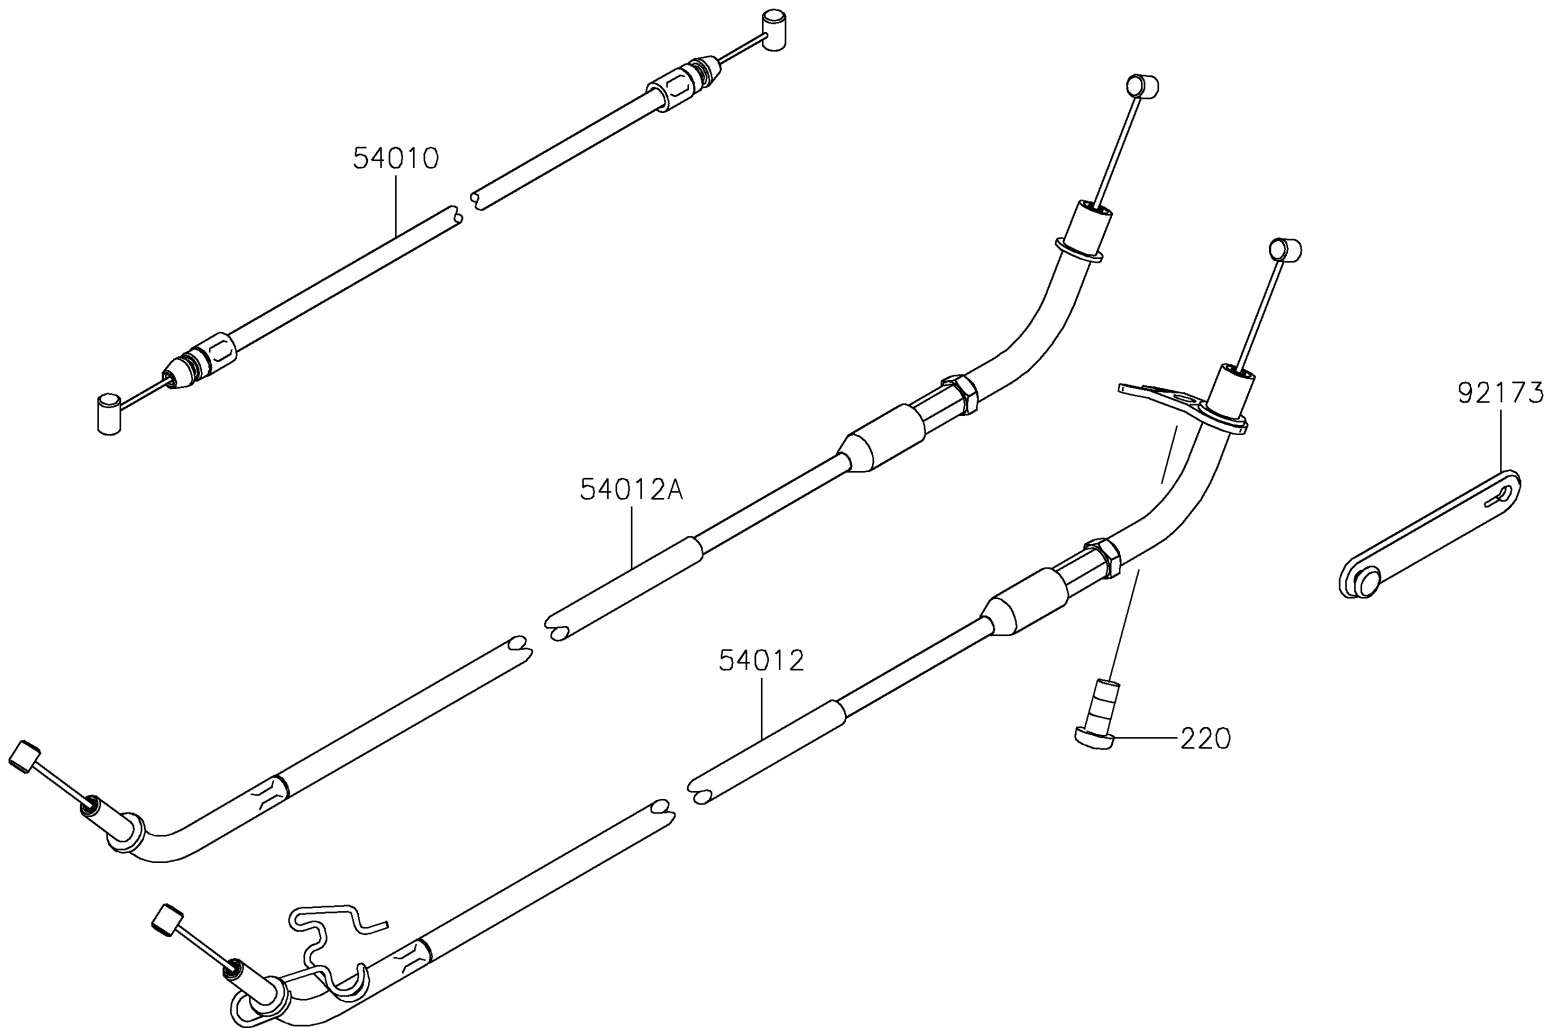

2019 NINJA H2™ SX SE+

PARTS DIAGRAM

Cables

F2540

2019 NINJA H2™ SX SE+

PARTS LIST

Cables

ITEM NAME

PART NUMBER

QUANTITY
