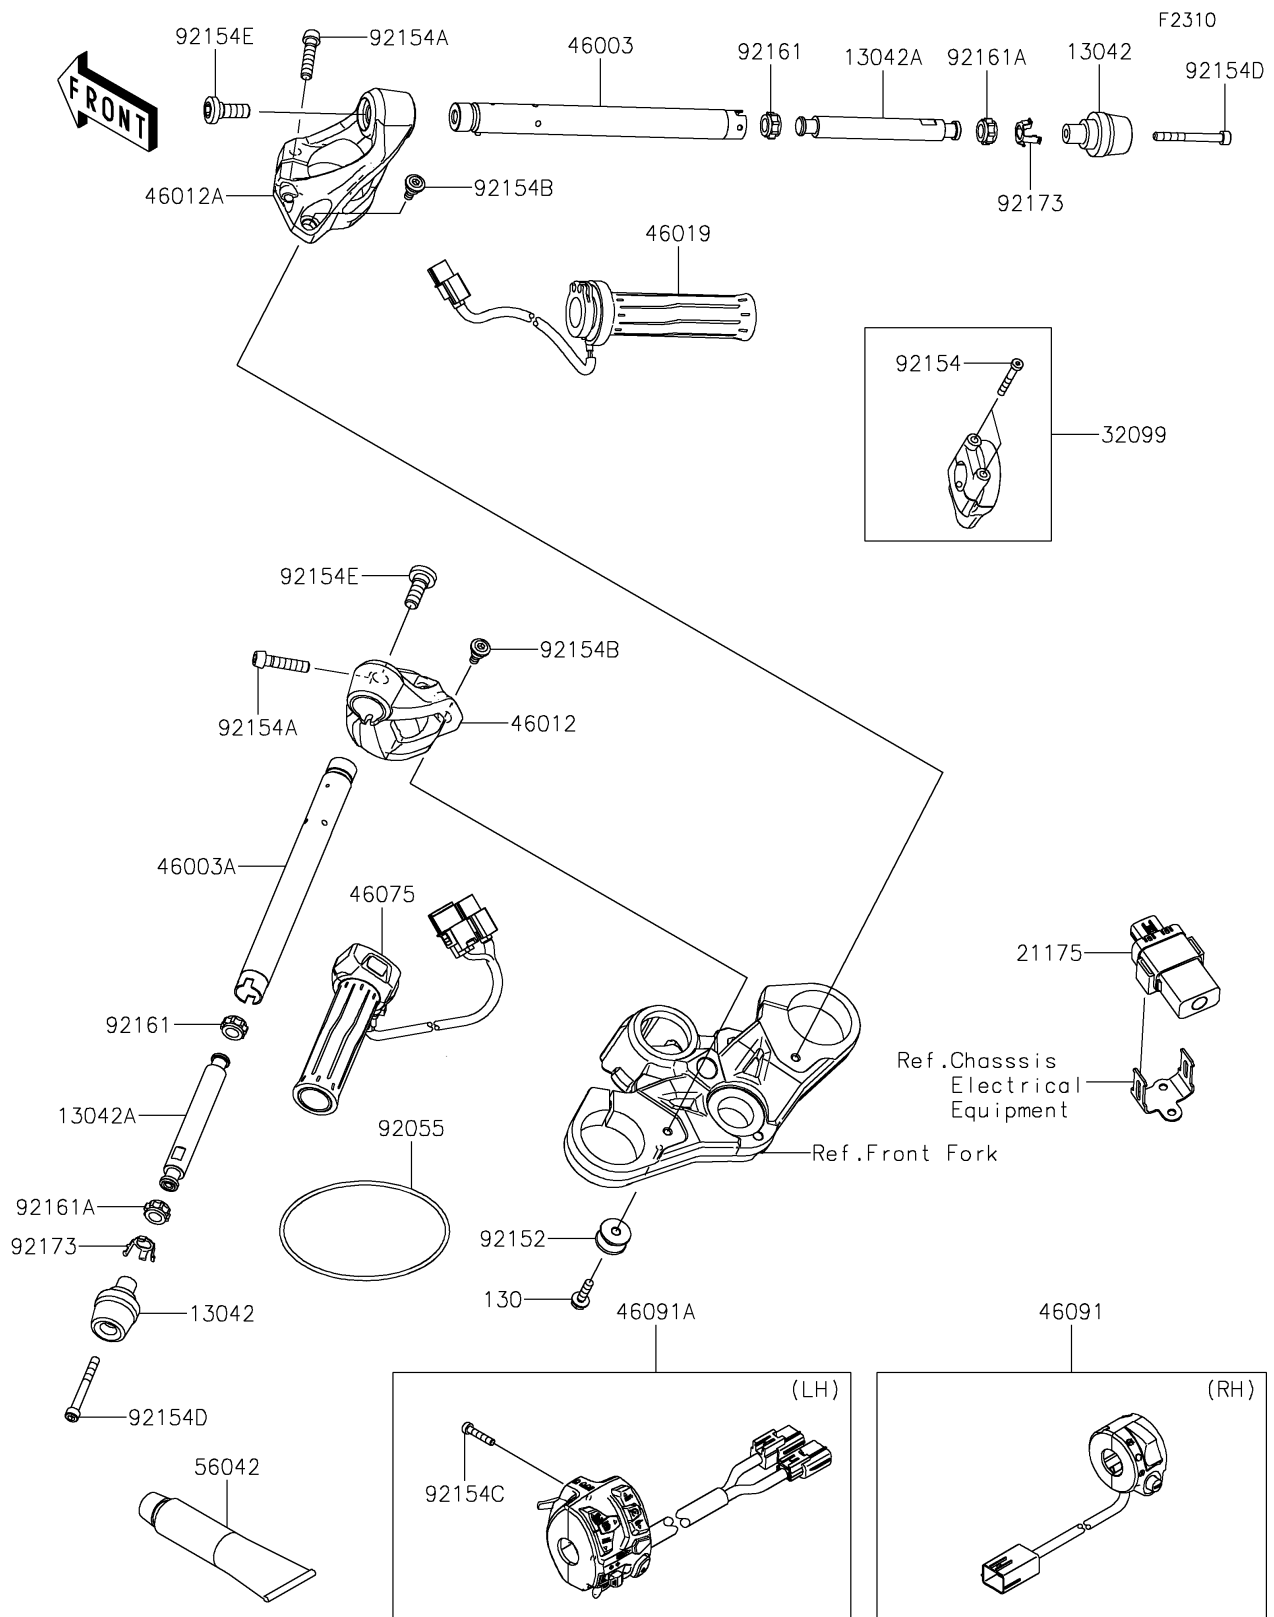

2020 NINJA H2® SX SE+

PARTS DIAGRAM

Handlebar

2020 NINJA H2® SX SE+

PARTS LIST

Handlebar

ITEM NAME

PART NUMBER

QUANTITY
