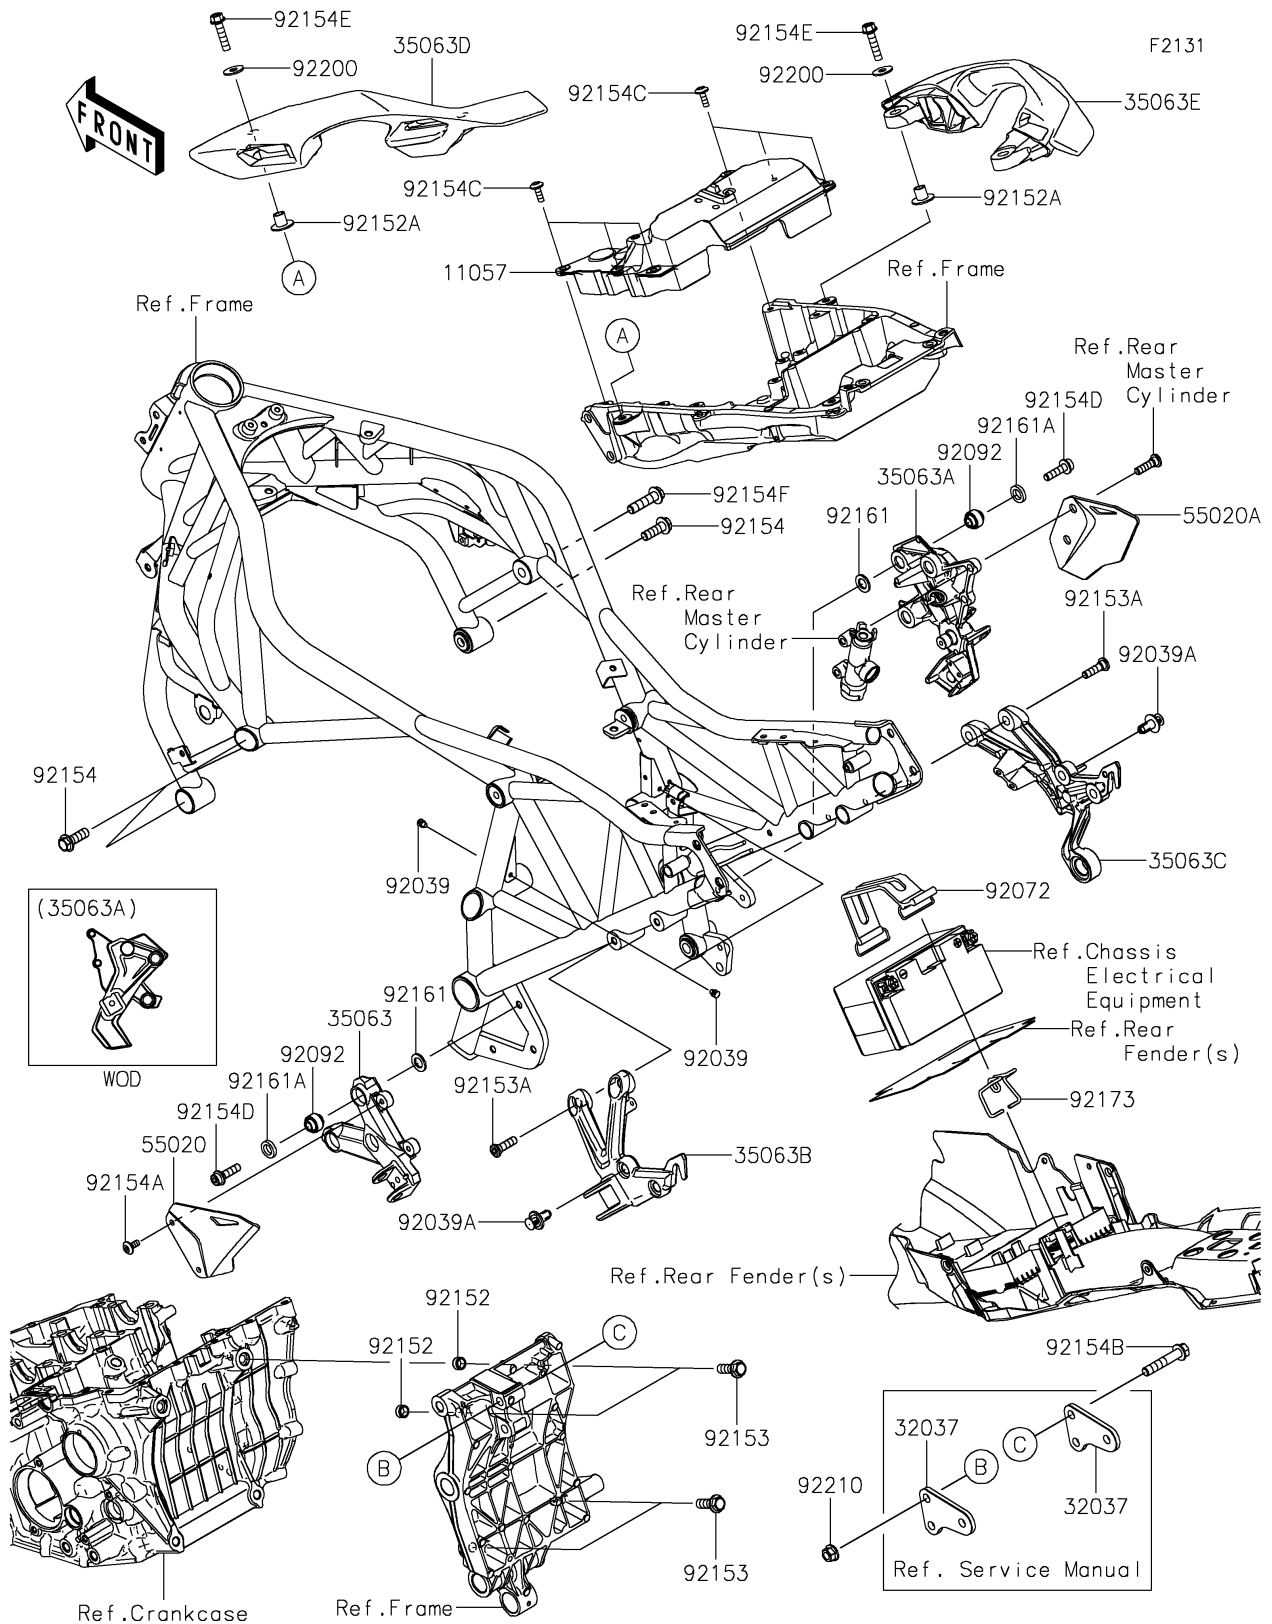

2020 NINJA H2® SX SE+

PARTS DIAGRAM

Frame Fittings

2020 NINJA H2® SX SE+

PARTS LIST

Frame Fittings

ITEM NAME	PART NUMBER	QUANTITY
BRACKET,RR FRAME,UPP (Ref # 11057)	11057-1298	1
BRACKET-SHOCKABSORBER (Ref # 32037)	32037-0427	2
STAY,STEP,LH,FR,M.F.S.BLACK (Ref # 35063)	35063-1418-46R	1
STAY,STEP,RH,FR,M.F.S.BLACK (Ref # 35063A)	35063-1419-46R	1
STAY,STEP,LH,RR,M.F.S.BLACK (Ref # 35063B)	35063-1420-46R	1
STAY,STEP,RH,RR,M.F.S.BLACK (Ref # 35063C)	35063-1421-46R	1
STAY,GRIP,LH (Ref # 35063D)	35063-1474	1
STAY,GRIP,RH (Ref # 35063E)	35063-1475	1
GUARD,FOOT,LH (Ref # 55020)	55020-2201	1
GUARD,FOOT,RH (Ref # 55020A)	55020-2202	1
RIVET,PLASTI (Ref # 92039)	92039-0773	3
RIVET (Ref # 92039A)	92039-0789	4
BAND,L=150 (Ref # 92072)	92072-1338	1
BUSHING-RUBBER,8.4X20X18 (Ref # 92092)	92092-0039	6
COLLAR,DOWEL PIN (Ref # 92152)	92152-0679	2
COLLAR,9.05X12.6X15.3 (Ref # 92152A)	92152-2412	4
BOLT,FLANGED,10X30 (Ref # 92153)	92153-0801	4
BOLT,SOCKET,8X30 (Ref # 92153A)	92153-1624	4
BOLT,FLANGED,10X30 (Ref # 92154)	92154-0543	3
BOLT,SOCKET,6X14 (Ref # 92154A)	92154-0745	2
BOLT,FLANGED,10X54 (Ref # 92154B)	92154-0903	3
BOLT,SOCKET,6X18 (Ref # 92154C)	92154-1694	6
BOLT,SOCKET,8X30 (Ref # 92154D)	92154-2912	6
BOLT,FLANGED,8X35 (Ref # 92154E)	92154-2915	4
BOLT,FLANGED,10X40 (Ref # 92154F)	92154-2924	1
DAMPER,12.5X21X2 (Ref # 92161)	92161-0943	6
DAMPER,12.5X20X4 (Ref # 92161A)	92161-0944	6
CLAMP (Ref # 92173)	92173-2093	1
WASHER,8.5X23X1.6 (Ref # 92200)	92200-1936	4

2020 NINJA H2® SX SE+

PARTS LIST

Frame Fittings

ITEM NAME	PART NUMBER	QUANTITY
NUT,LOCK,FLANGED,10MM (Ref # 92210)	92210-1139	3