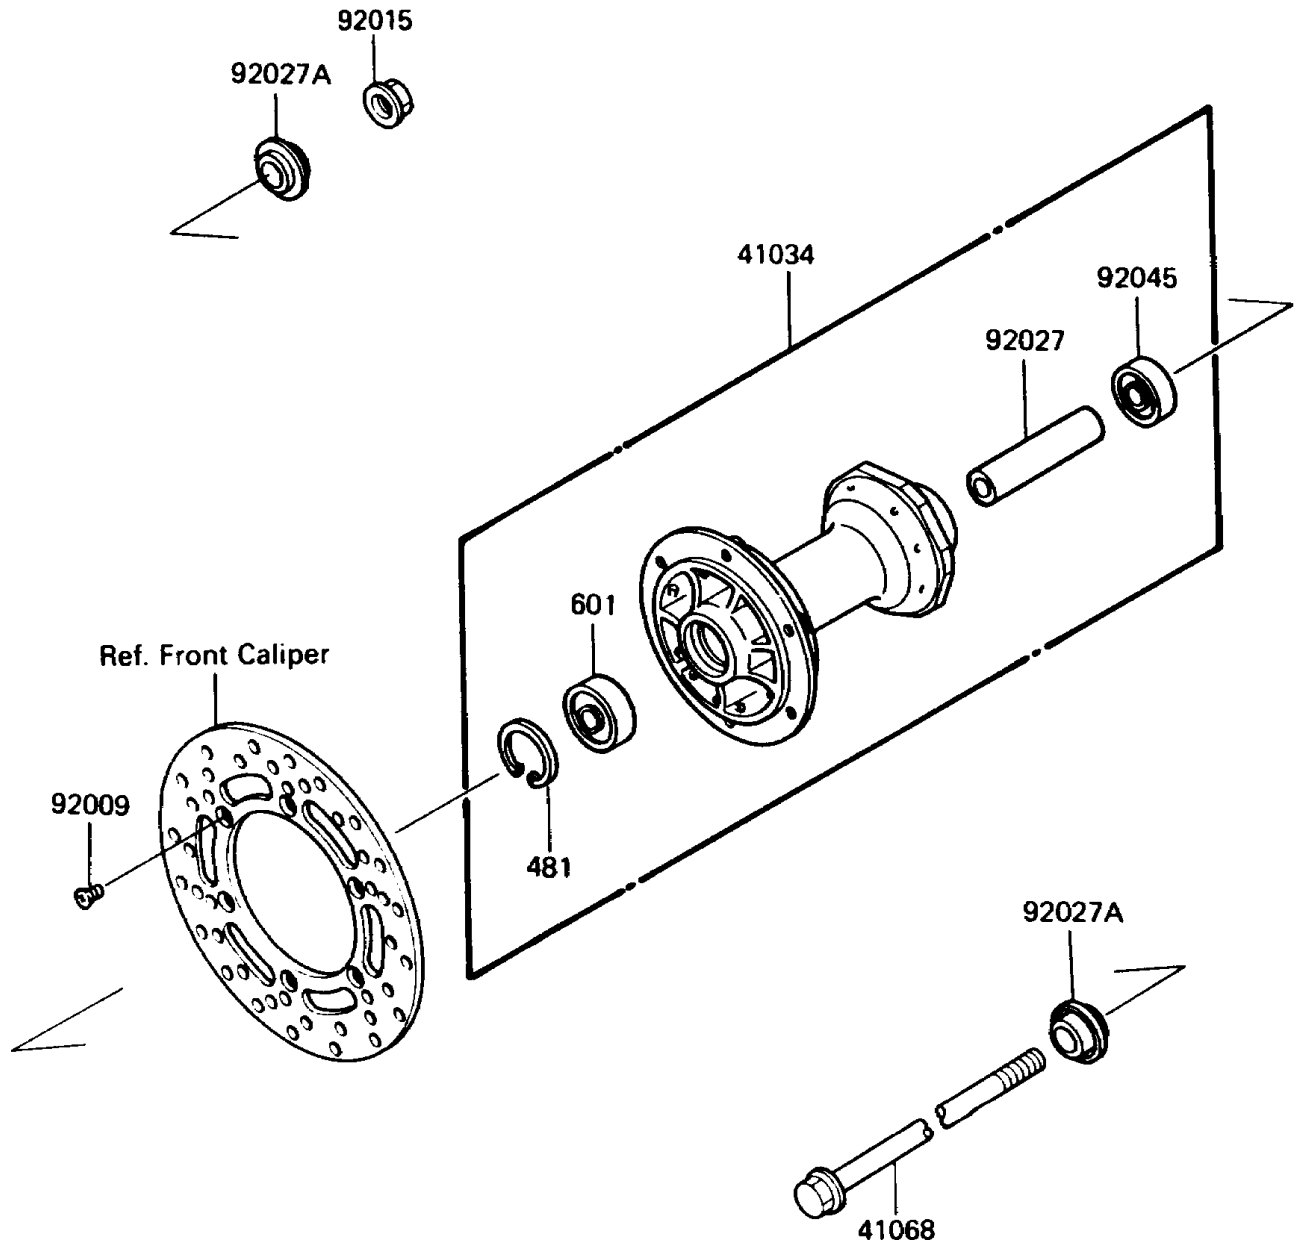

1988 Big Wheel

PARTS DIAGRAM

Front Hub

F2230-0163

1988 Big Wheel

PARTS LIST

Front Hub

Kawasaki

Let the Good Times Roll®

ITEM NAME

PART NUMBER

QUANTITY
