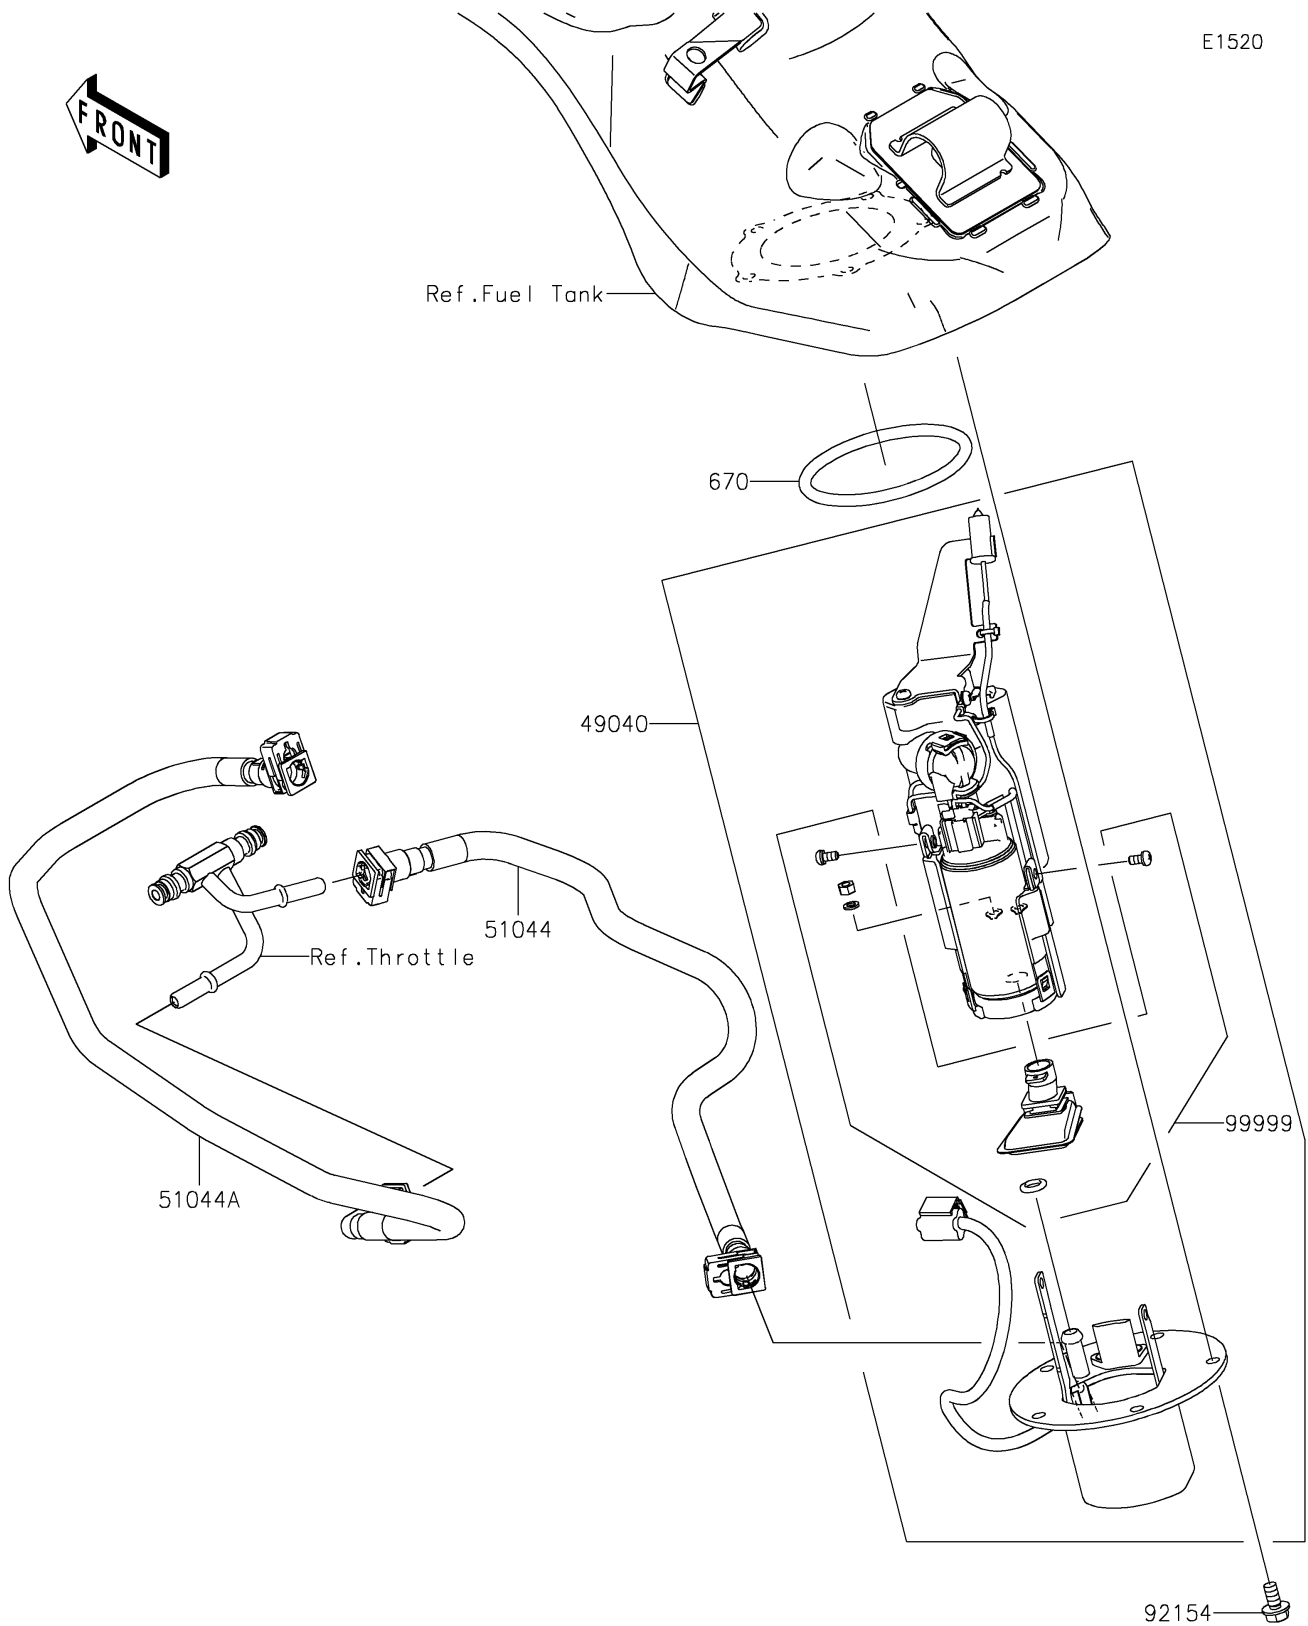

2020 NINJA H2® SX SE+

PARTS DIAGRAM

Fuel Pump

2020 NINJA H2® SX SE+

PARTS LIST

Fuel Pump

ITEM NAME	PART NUMBER	QUANTITY
PUMP-FUEL (Ref # 49040)	49040-0740	1
TUBE-ASSY,FUEL,THROTTLE BODY (Ref # 51044)	51044-0876	1
TUBE-ASSY,FUEL,TOP INJECTION (Ref # 51044A)	51044-0877	1
BOLT,FLANGED,6X12 (Ref # 92154)	92154-1848	5
KIT,FUEL FILTER (Ref # 99999)	99999-0520	1
O RING (Ref # 670)	670E5075	1