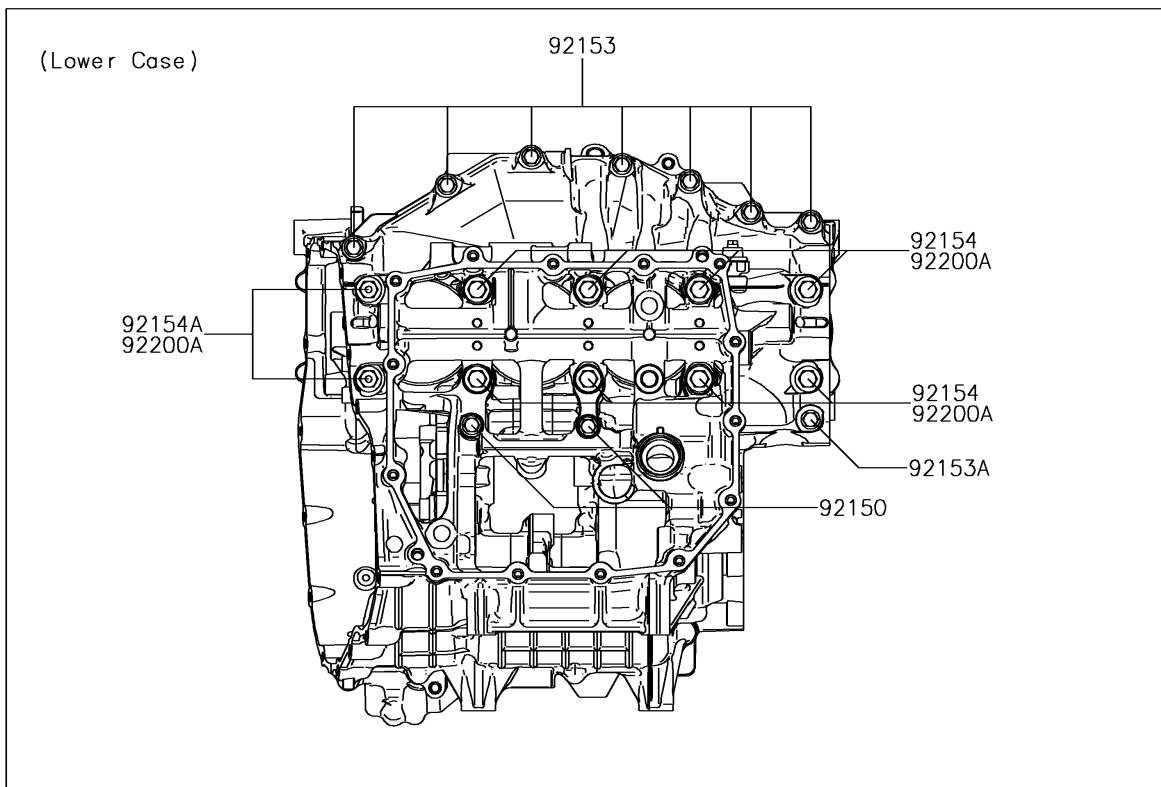

2018 NINJA H2™ SX

PARTS DIAGRAM

Crankcase Bolt Pattern

E1412

2018 NINJA H2™ SX

PARTS LIST

Crankcase Bolt Pattern

ITEM NAME

PART NUMBER

QUANTITY
