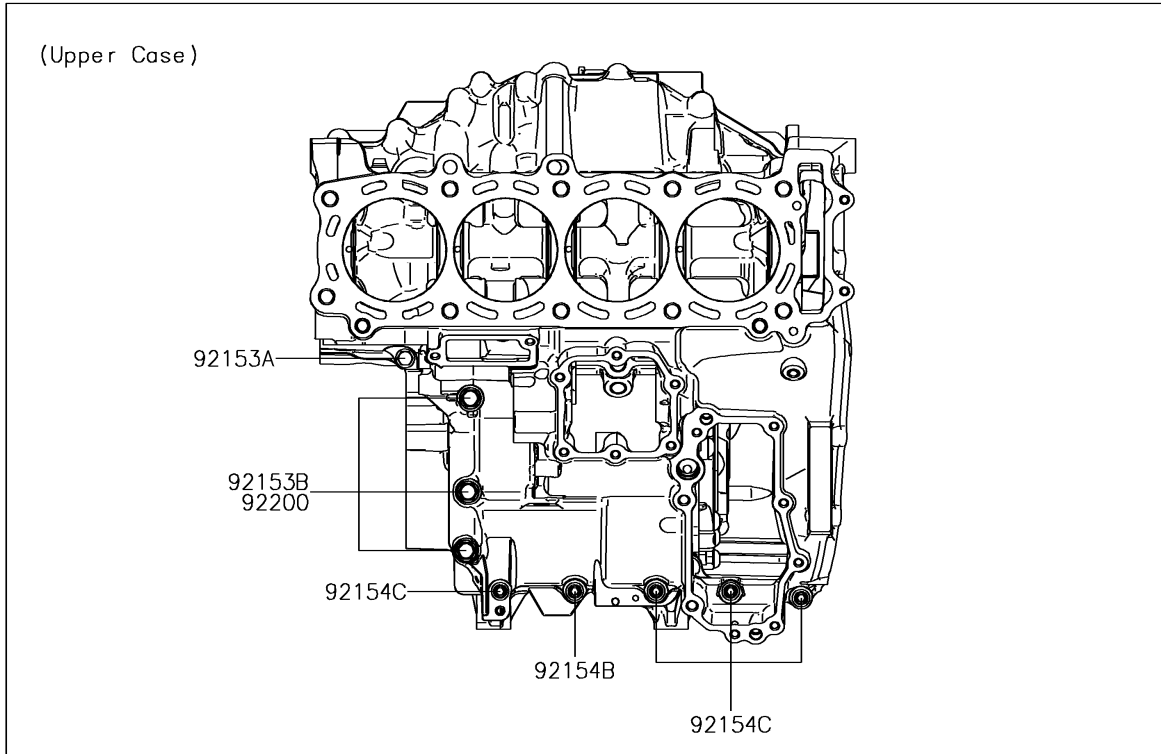

2018 NINJA H2™ SX

PARTS DIAGRAM

Crankcase Bolt Pattern

E1412

2018 NINJA H2™ SX

PARTS LIST

Crankcase Bolt Pattern

ITEM NAME

PART NUMBER

QUANTITY
