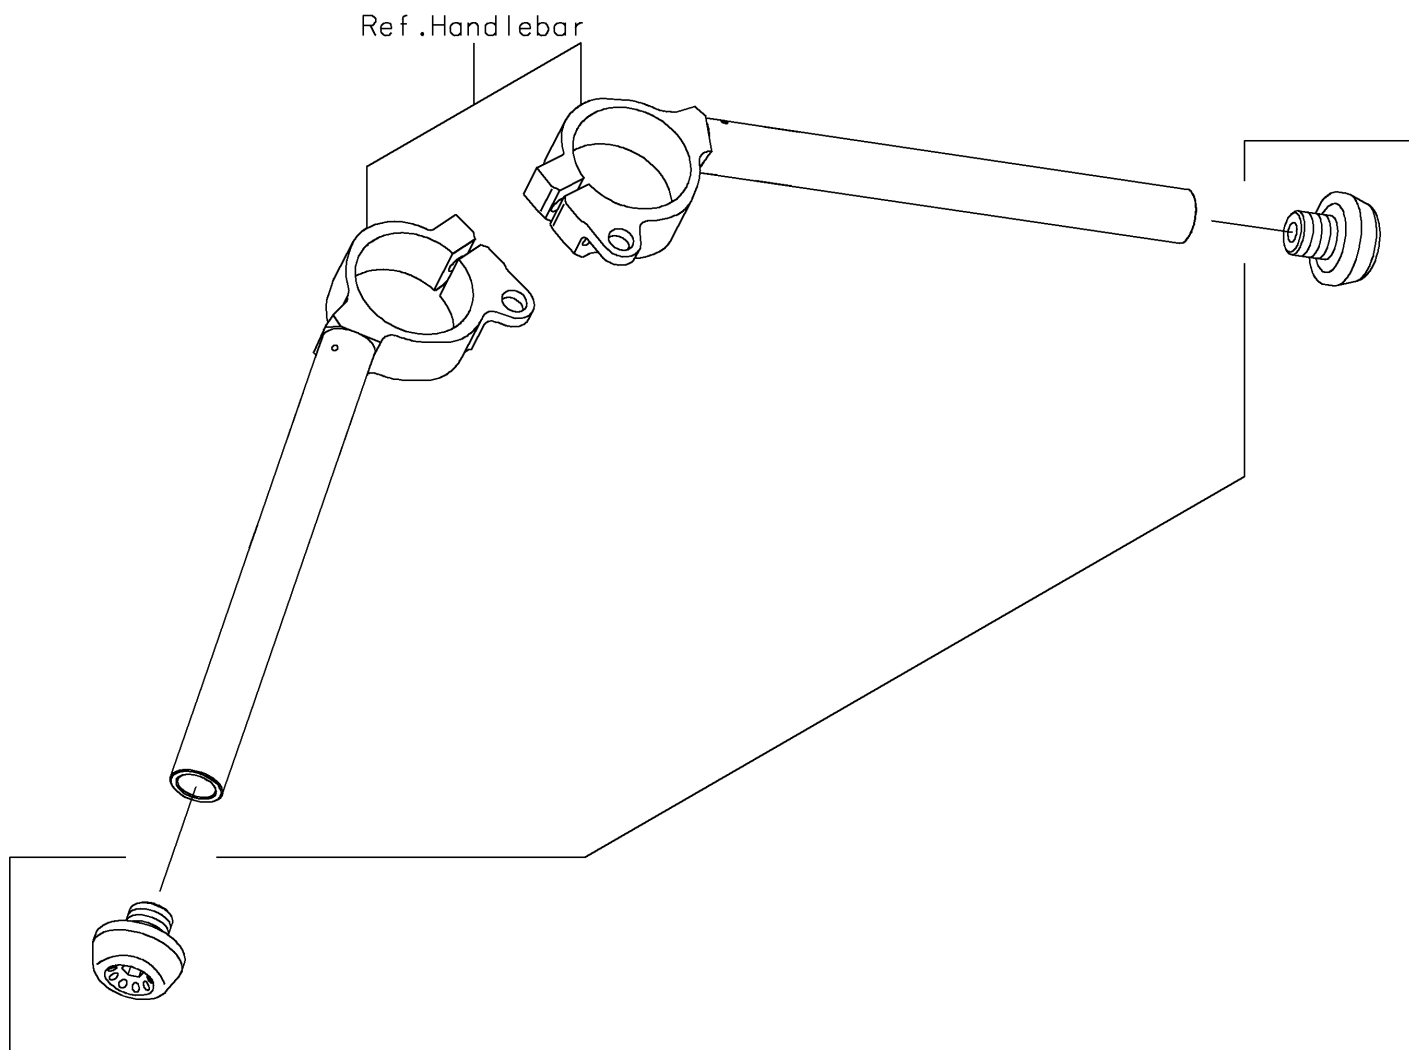

2020 NINJA H2™ R

PARTS DIAGRAM

Accessory

F2910

99994

2020 NINJA H2™ R

PARTS LIST

Accessory

ITEM NAME	PART NUMBER	QUANTITY
KIT-ACCESSORY,HANDLE WEIGHT (Ref # 99994)	99994-1047	1