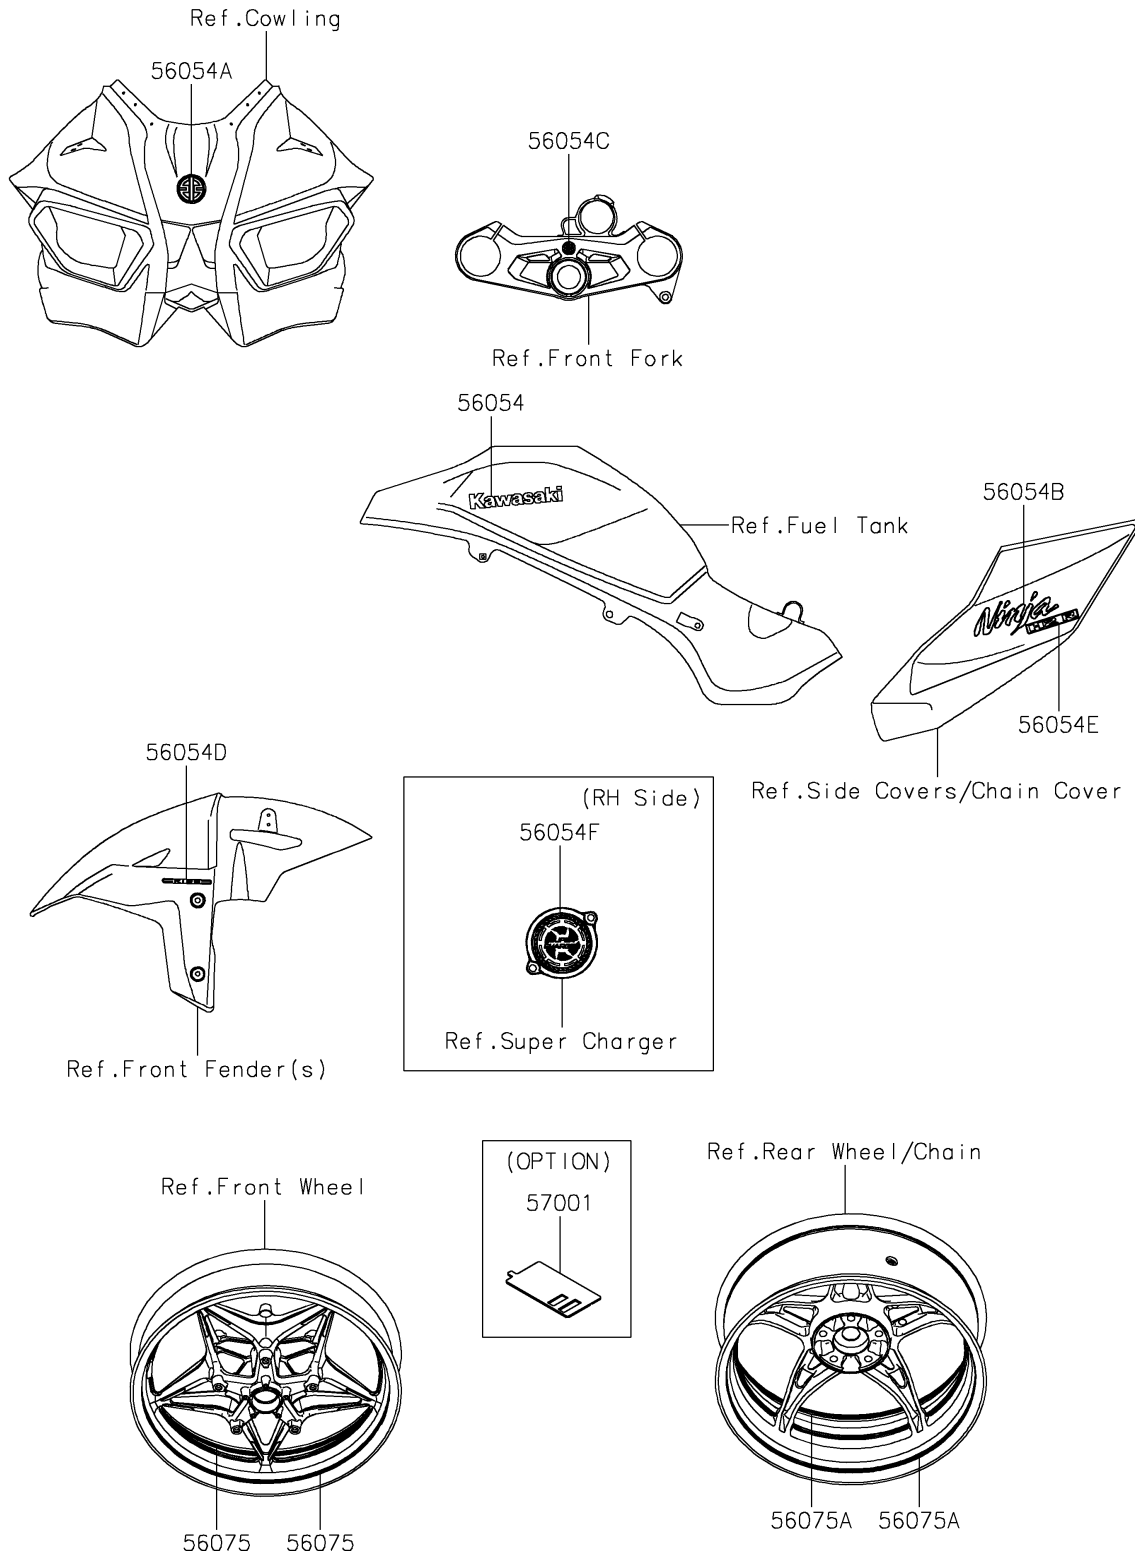

2019 NINJA H2™ R

PARTS DIAGRAM

Decals(YKF/YLF)

F2861A

2019 NINJA H2™ R

PARTS LIST

Decals(YKF/YLF)

Kawasaki

Let the Good Times Roll®

ITEM NAME

PART NUMBER

QUANTITY
