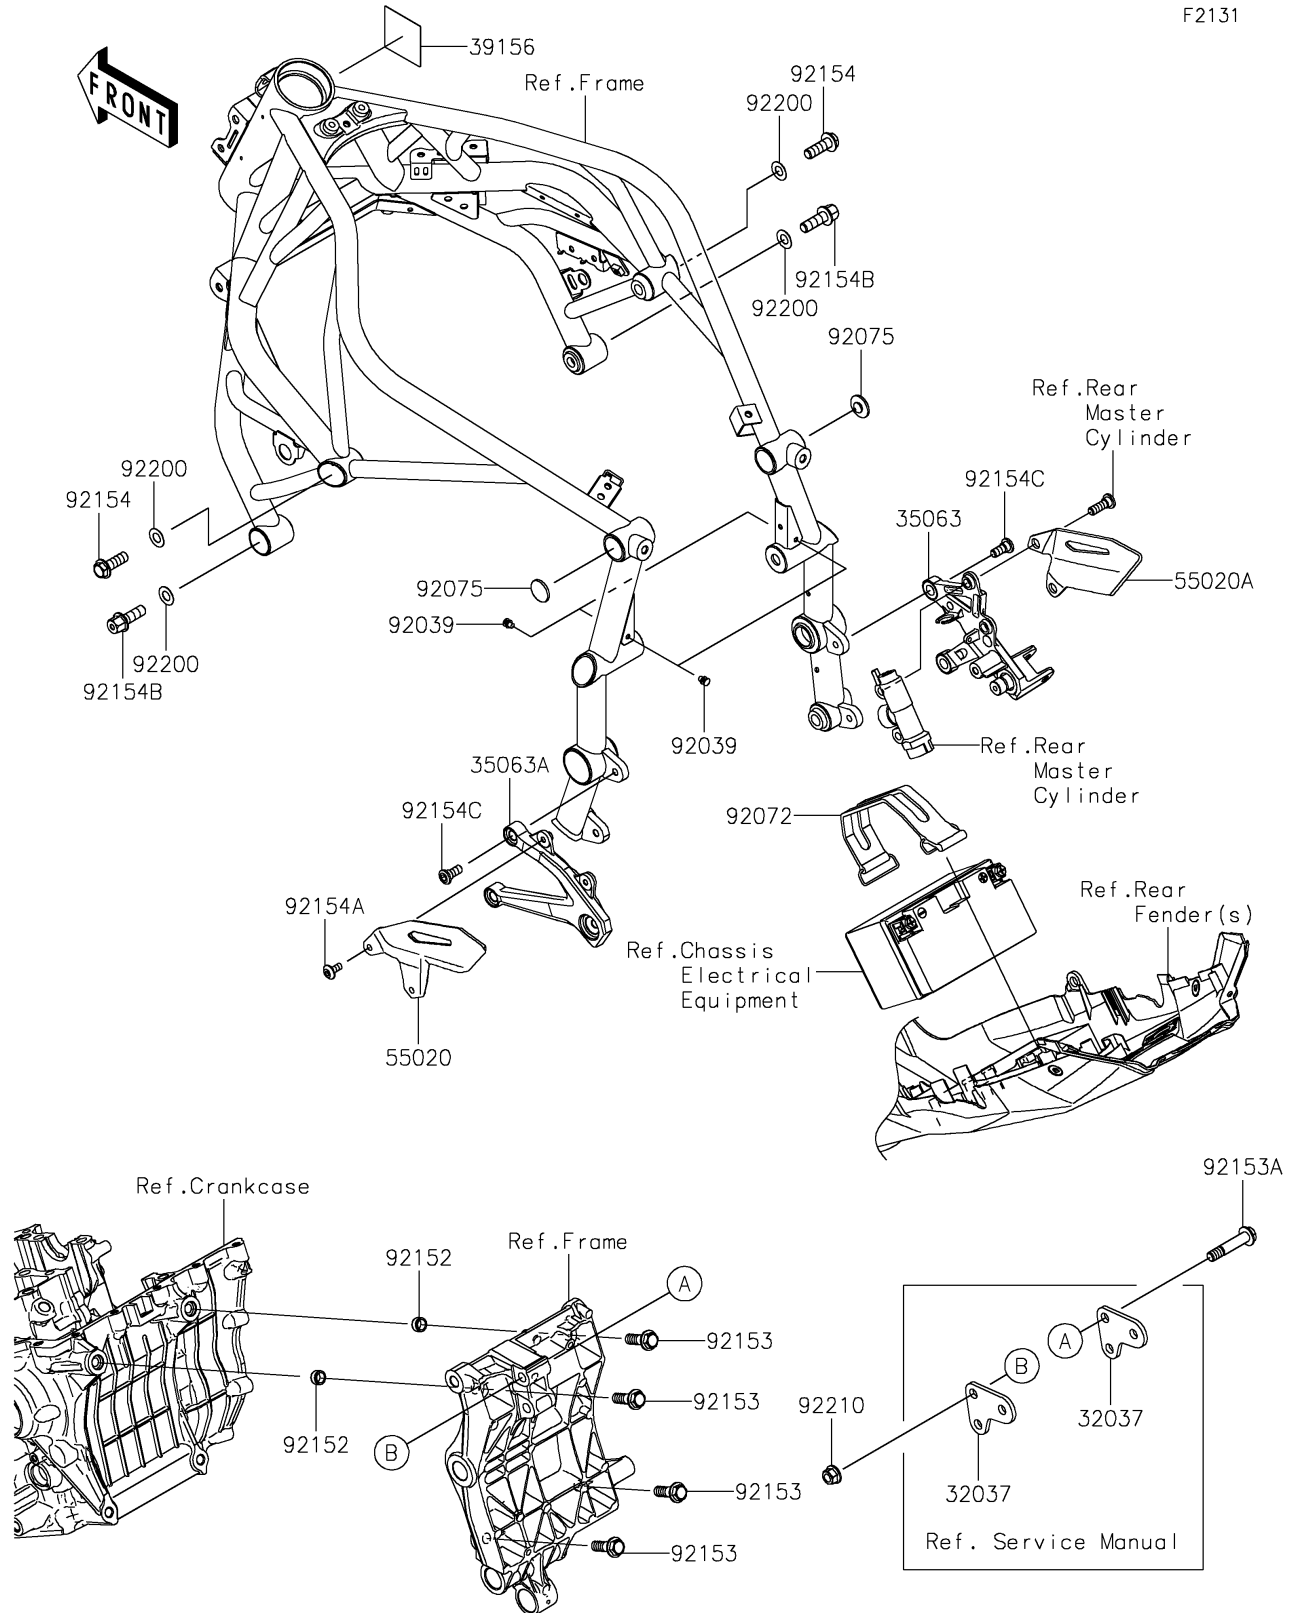

2019 NINJA H2™ R

PARTS DIAGRAM

Frame Fittings

F2131

2019 NINJA H2™ R

PARTS LIST

Frame Fittings

ITEM NAME	PART NUMBER	QUANTITY
-----------	-------------	----------
