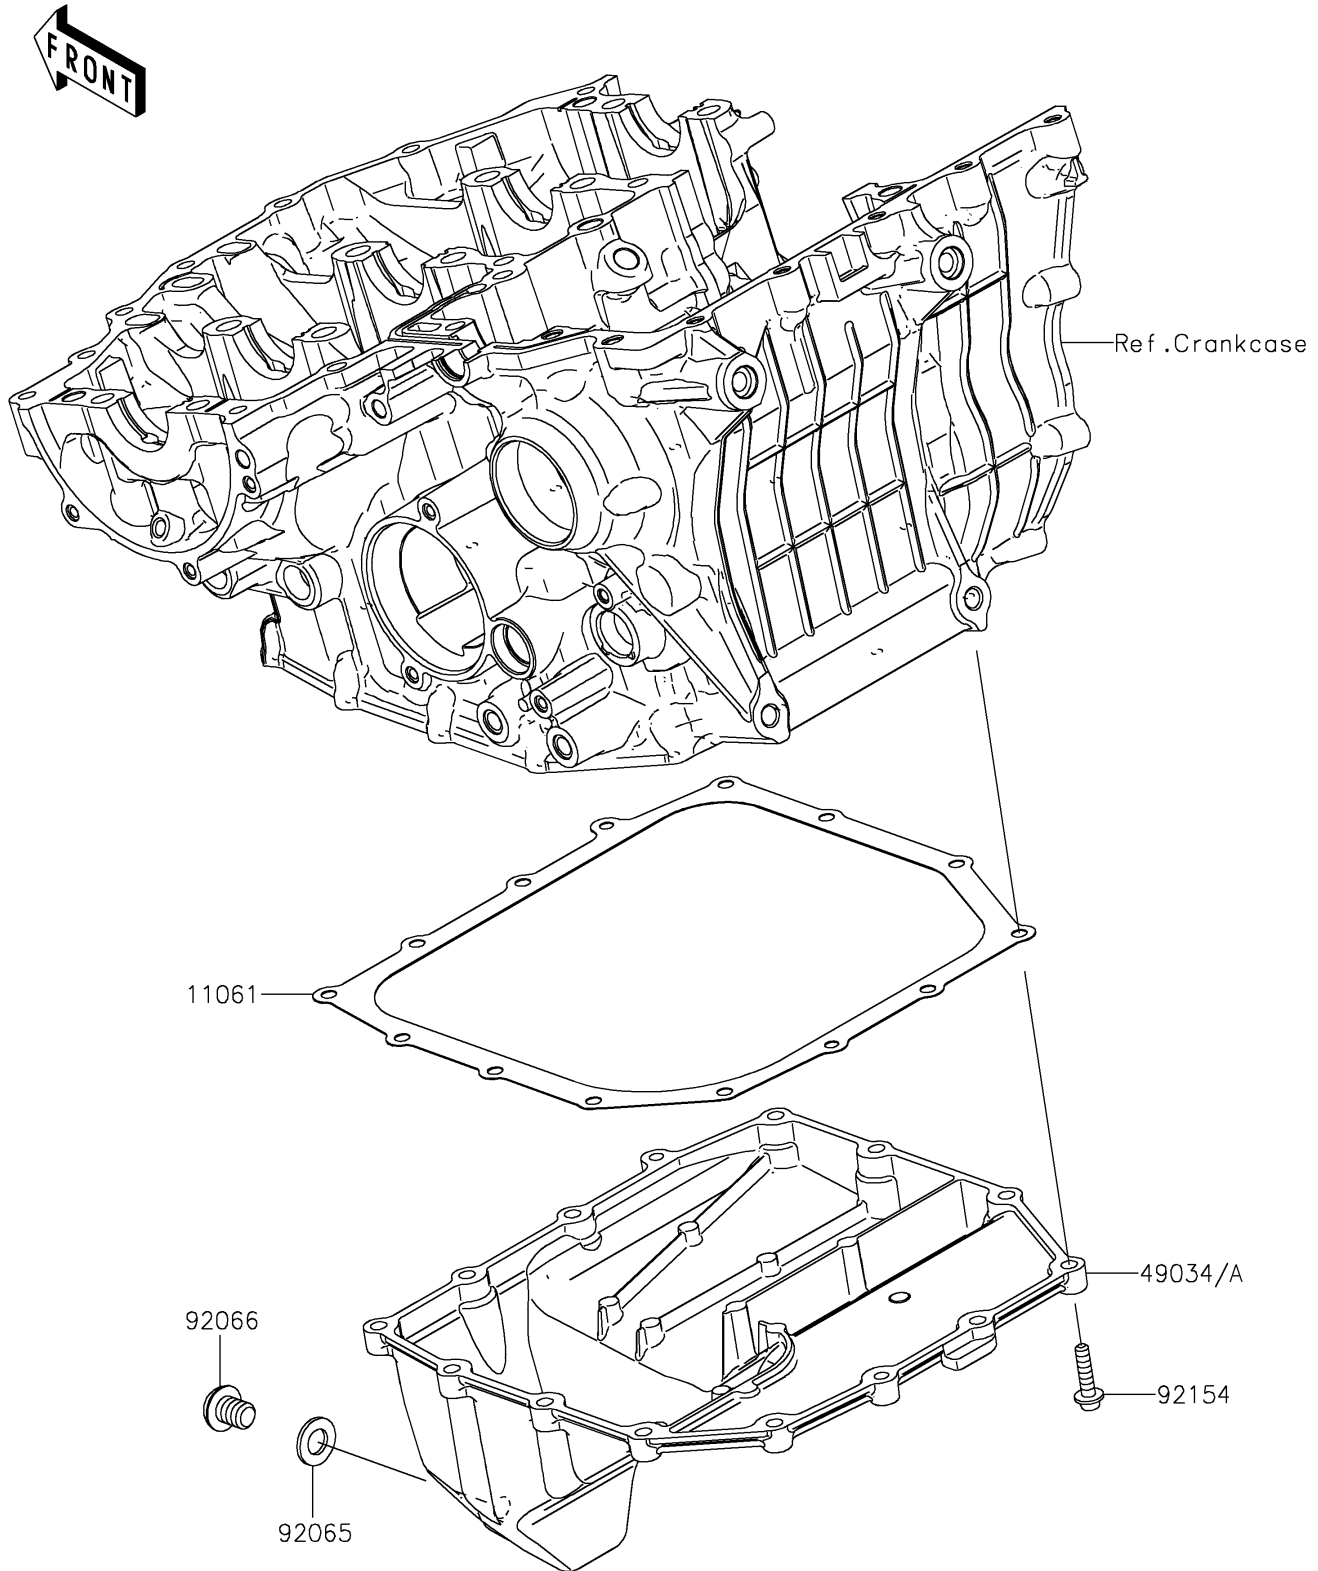

2019 NINJA H2™ R

PARTS DIAGRAM

Oil Pan

E1434

2019 NINJA H2™ R

PARTS LIST

Oil Pan

ITEM NAME

PART NUMBER

QUANTITY
