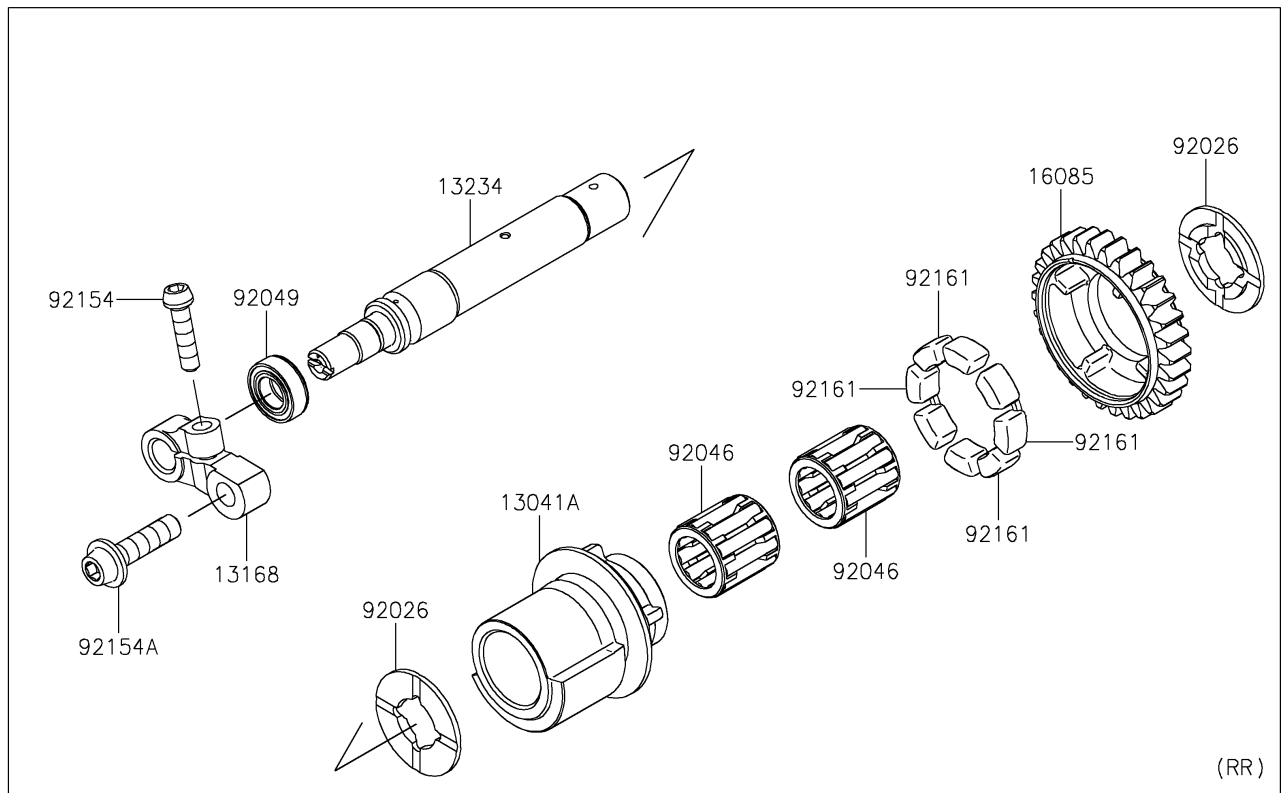

2020 NINJA H2™ R

PARTS DIAGRAM

Balancer

E1323

2020 NINJA H2™ R

PARTS LIST

Balancer

ITEM NAME	PART NUMBER	QUANTITY
BALANCER,FR (Ref # 13041)	13041-0043	1
BALANCER,RR (Ref # 13041A)	13041-0045	1
LEVER,BACKLASH ADJUSTMENT (Ref # 13168)	13168-0831	2
SHAFT-COMP (Ref # 13234)	13234-0050	1
SHAFT-COMP (Ref # 13234A)	13234-0595	1
GEAR,30T (Ref # 16085)	16085-0621	2
SPACER (Ref # 92026)	92026-0730	4
BEARING-NEEDLE (Ref # 92046)	92046-1266	4
SEAL-OIL (Ref # 92049)	92049-0720	2
BOLT,SOCKET,6X25 (Ref # 92154)	92154-1457	2
BOLT,SOCKET,8X30 (Ref # 92154A)	92154-1679	2
DAMPER (Ref # 92161)	92161-1055	8