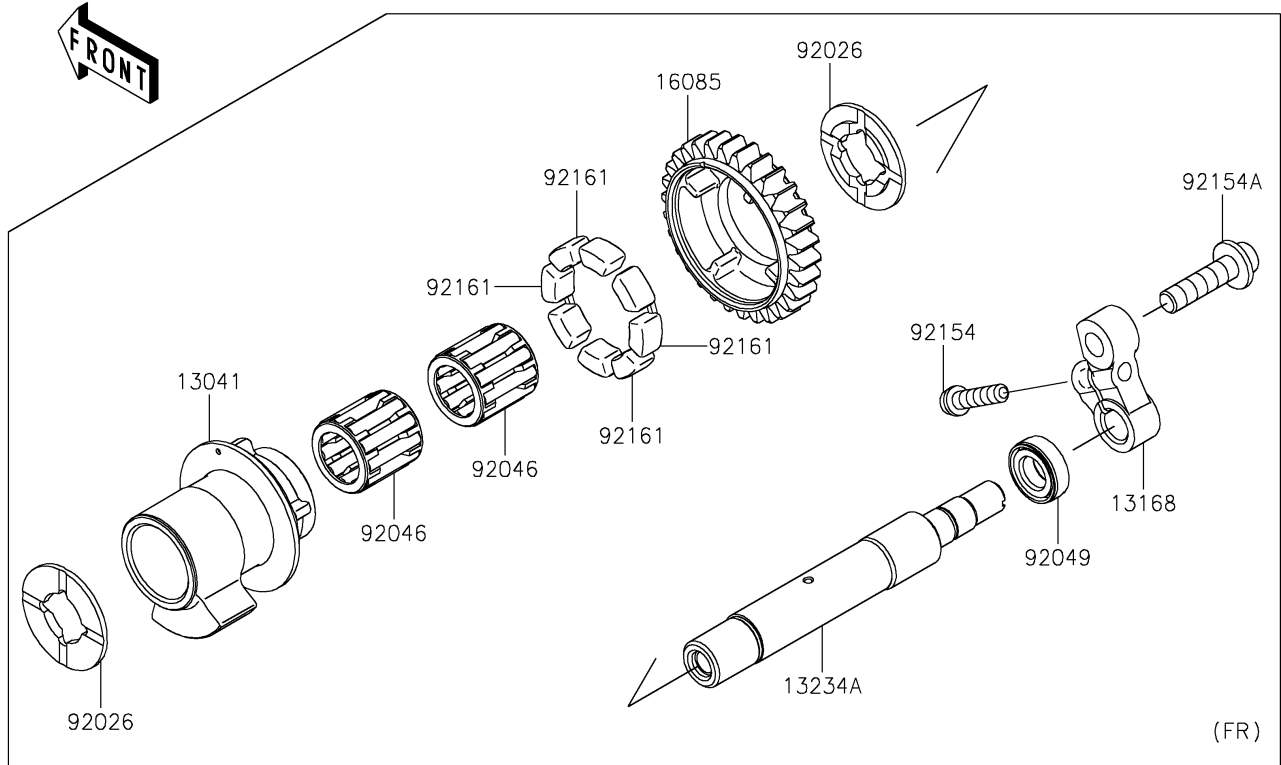

2020 NINJA H2™ R

PARTS DIAGRAM

Balancer

E1323

2020 NINJA H2™ R

PARTS LIST

Balancer

ITEM NAME	PART NUMBER	QUANTITY
BALANCER,FR (Ref # 13041)	13041-0043	1
BALANCER,RR (Ref # 13041A)	13041-0045	1
LEVER,BACKLASH ADJUSTMENT (Ref # 13168)	13168-0831	2
SHAFT-COMP (Ref # 13234)	13234-0050	1
SHAFT-COMP (Ref # 13234A)	13234-0595	1
GEAR,30T (Ref # 16085)	16085-0621	2
SPACER (Ref # 92026)	92026-0730	4
BEARING-NEEDLE (Ref # 92046)	92046-1266	4
SEAL-OIL (Ref # 92049)	92049-0720	2
BOLT,SOCKET,6X25 (Ref # 92154)	92154-1457	2
BOLT,SOCKET,8X30 (Ref # 92154A)	92154-1679	2
DAMPER (Ref # 92161)	92161-1055	8