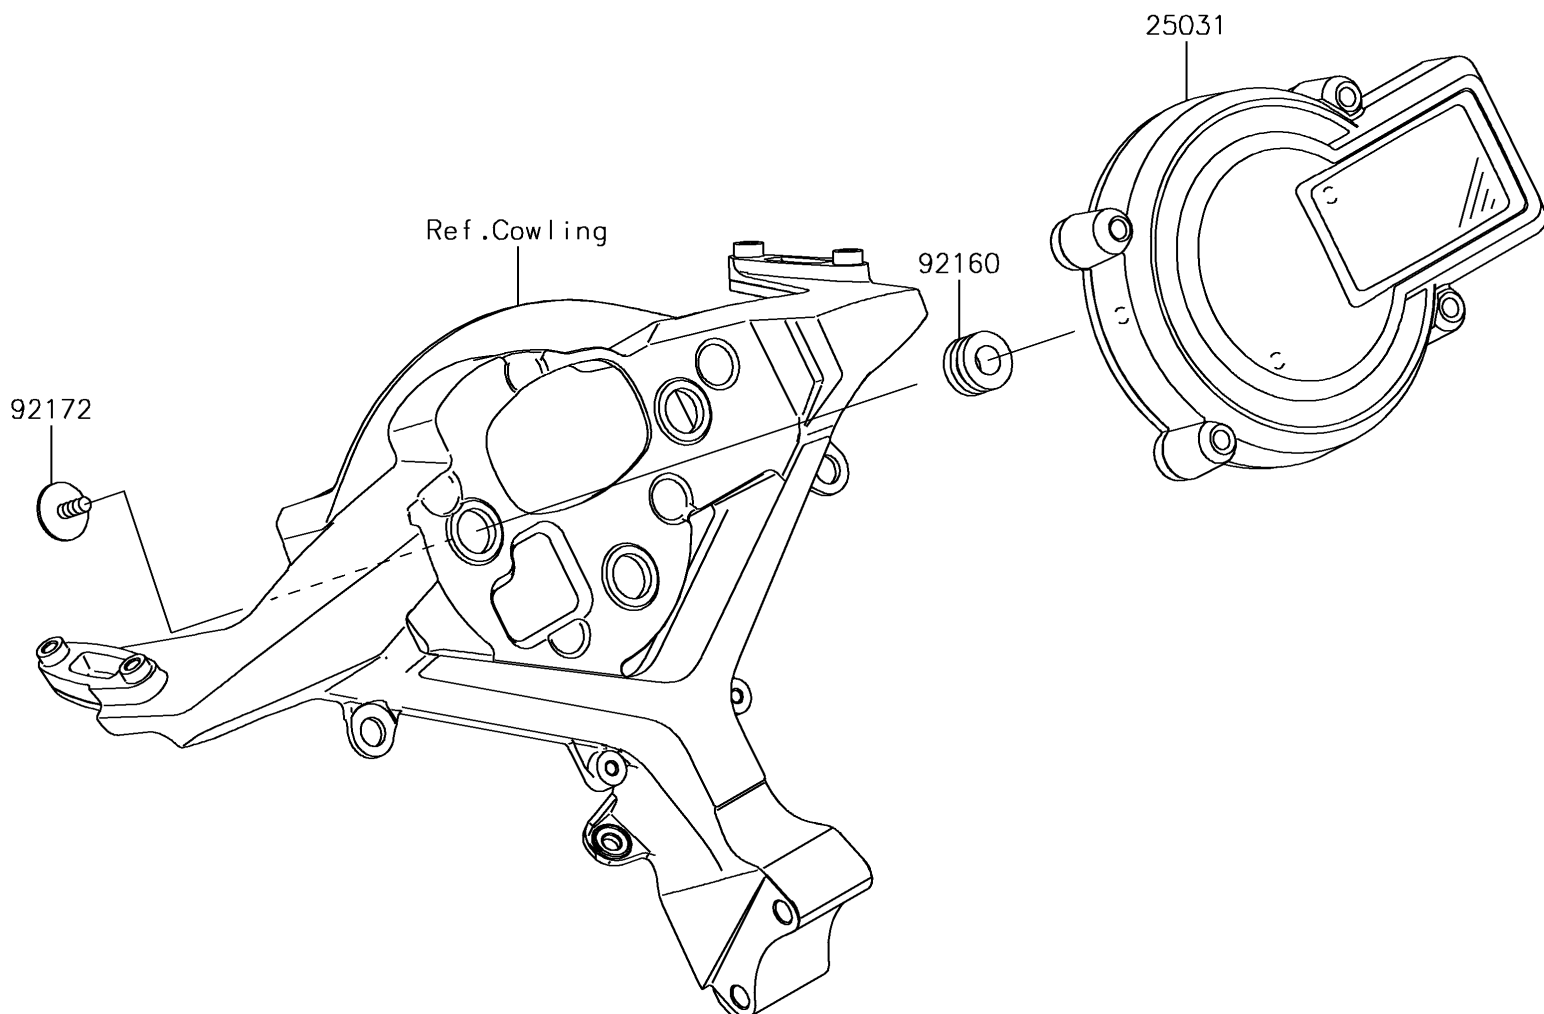

2017 Ninja H2

PARTS DIAGRAM

Meter(s)

Kawasaki

Let the Good Times Roll®

F2530

2017 Ninja H2

PARTS LIST

Meter(s)

ITEM NAME

PART NUMBER

QUANTITY
