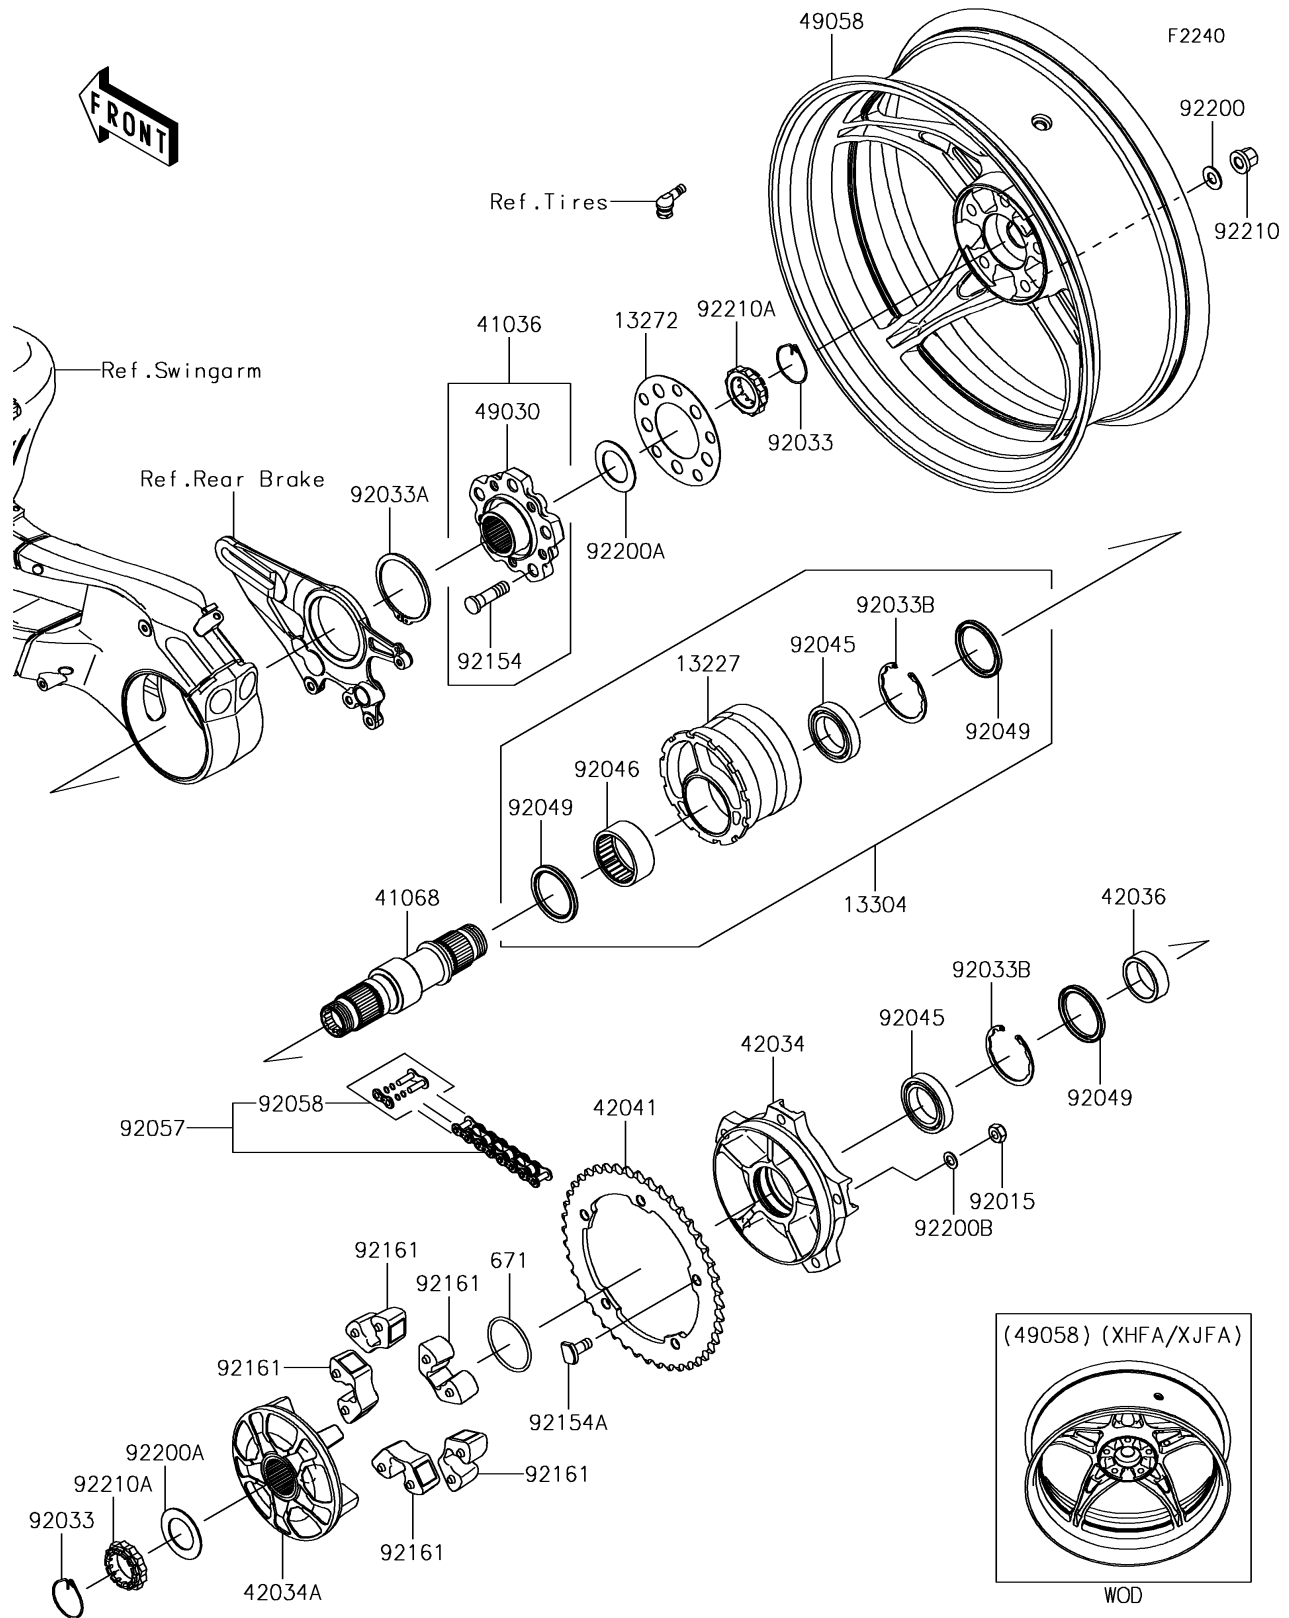

2017 Ninja H2

PARTS DIAGRAM

Rear Wheel/Chain

Kawasaki

Let the Good Times Roll®

2017 Ninja H2

PARTS LIST

Rear Wheel/Chain

ITEM NAME

PART NUMBER

QUANTITY
