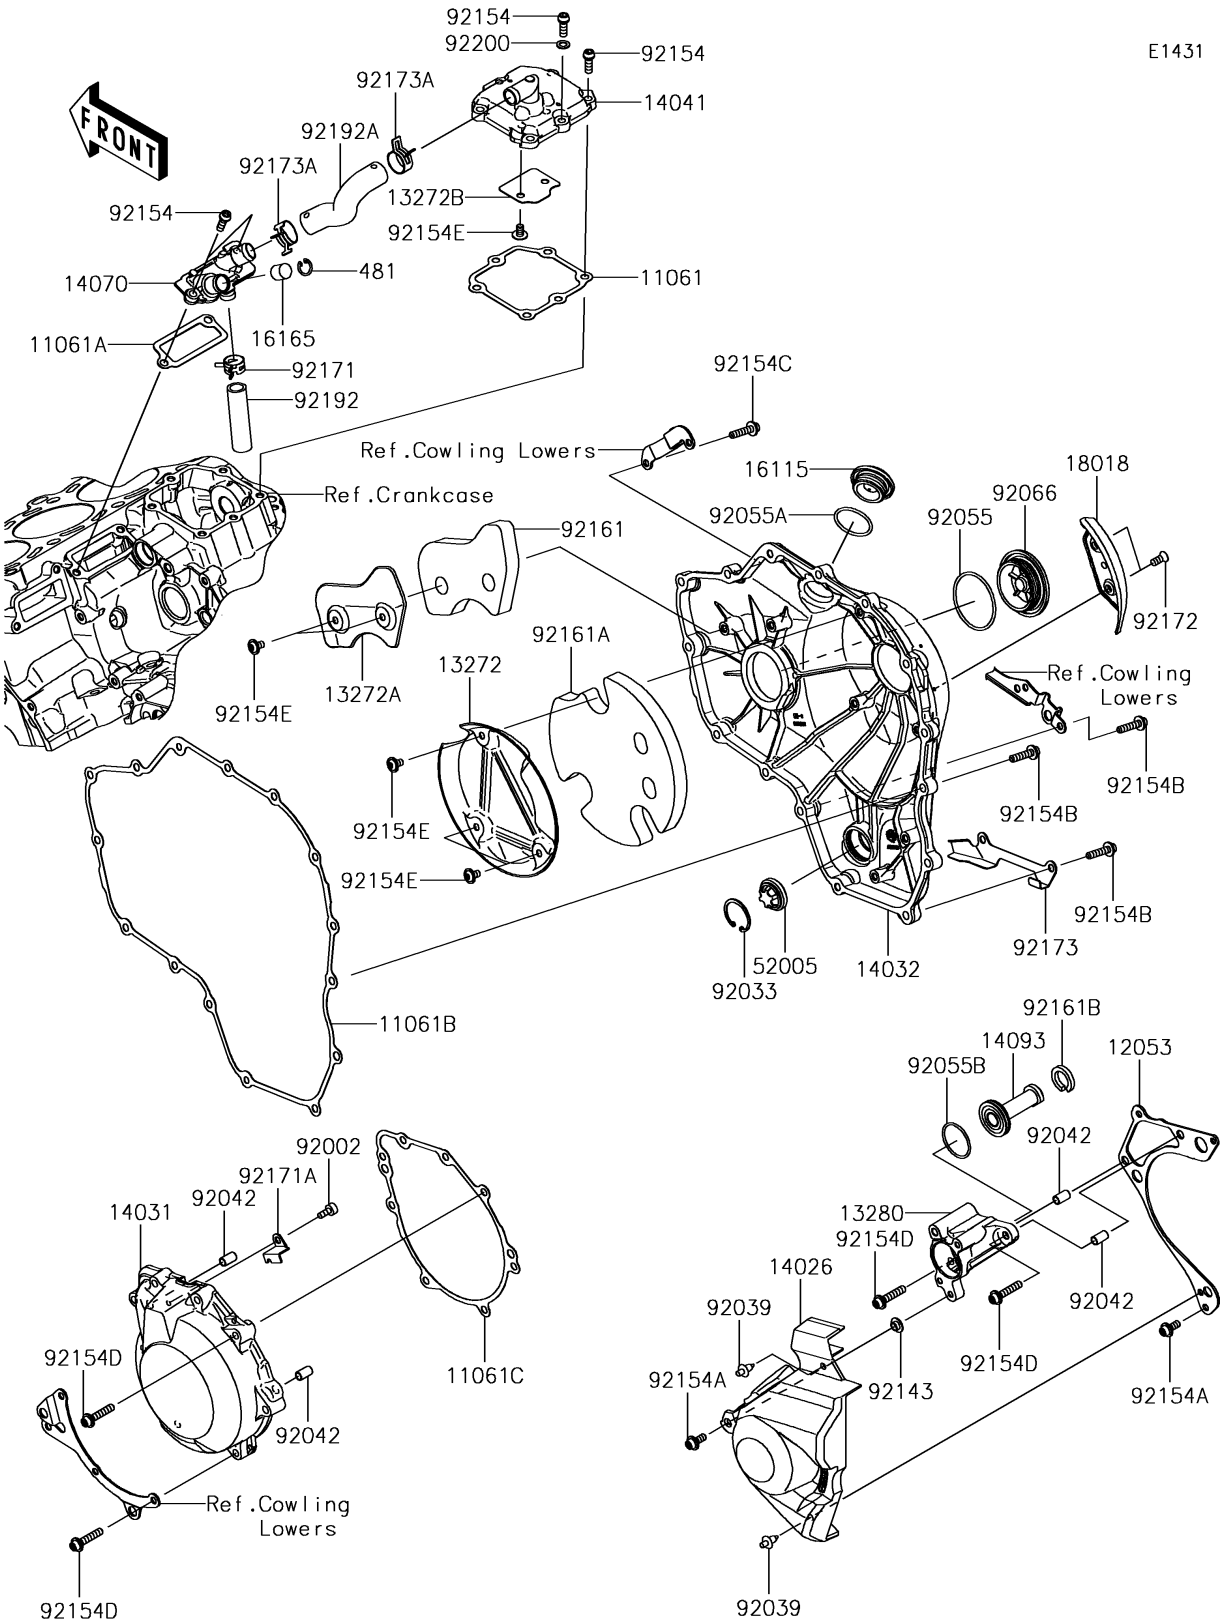

2017 Ninja H2

PARTS DIAGRAM

Engine Cover(s)

E1431

2017 Ninja H2

PARTS LIST

Engine Cover(s)

ITEM NAME

PART NUMBER

QUANTITY
