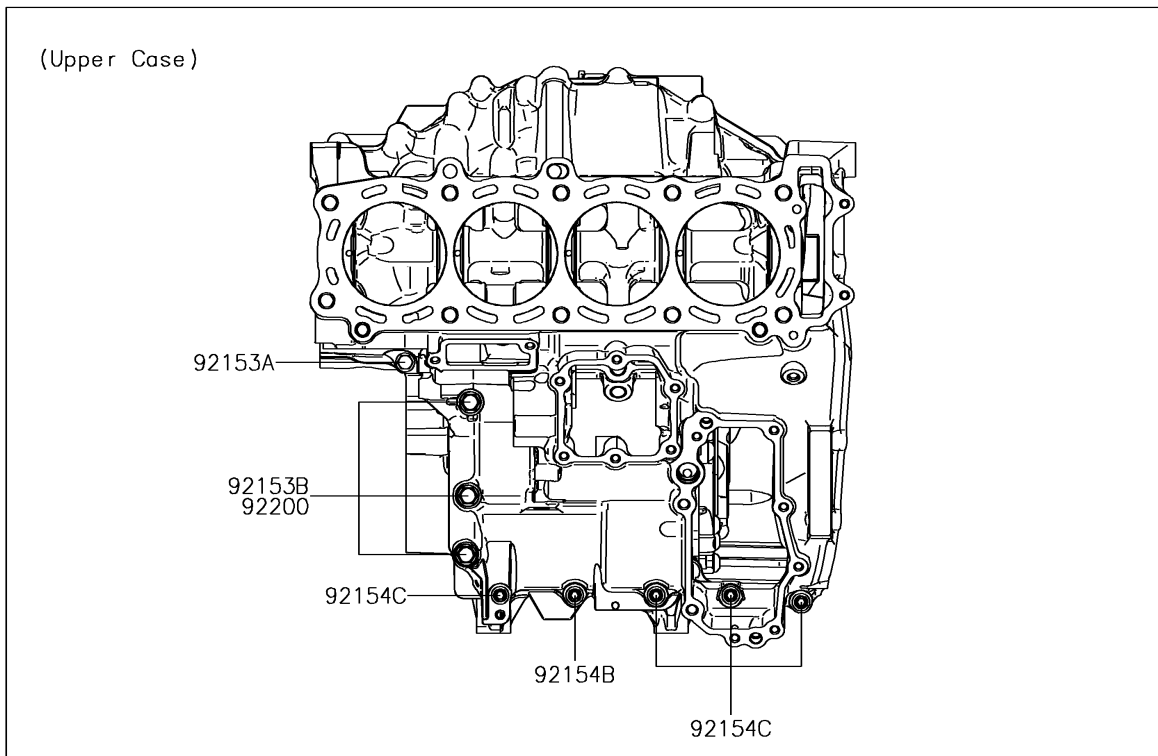

2017 Ninja H2

PARTS DIAGRAM

Crankcase Bolt Pattern

E1412

2017 Ninja H2

PARTS LIST

Crankcase Bolt Pattern

ITEM NAME

PART NUMBER

QUANTITY
