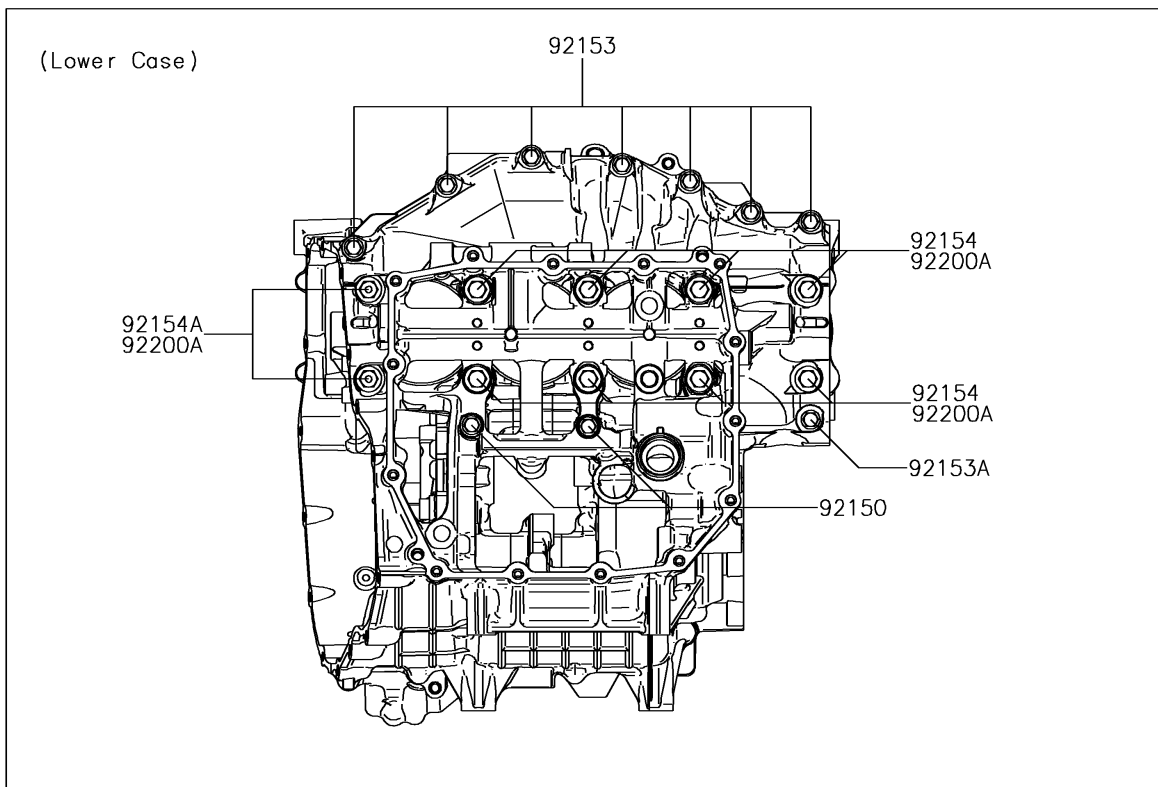

2017 Ninja H2

PARTS DIAGRAM

Crankcase Bolt Pattern

E1412

2017 Ninja H2

PARTS LIST

Crankcase Bolt Pattern

ITEM NAME

PART NUMBER

QUANTITY
