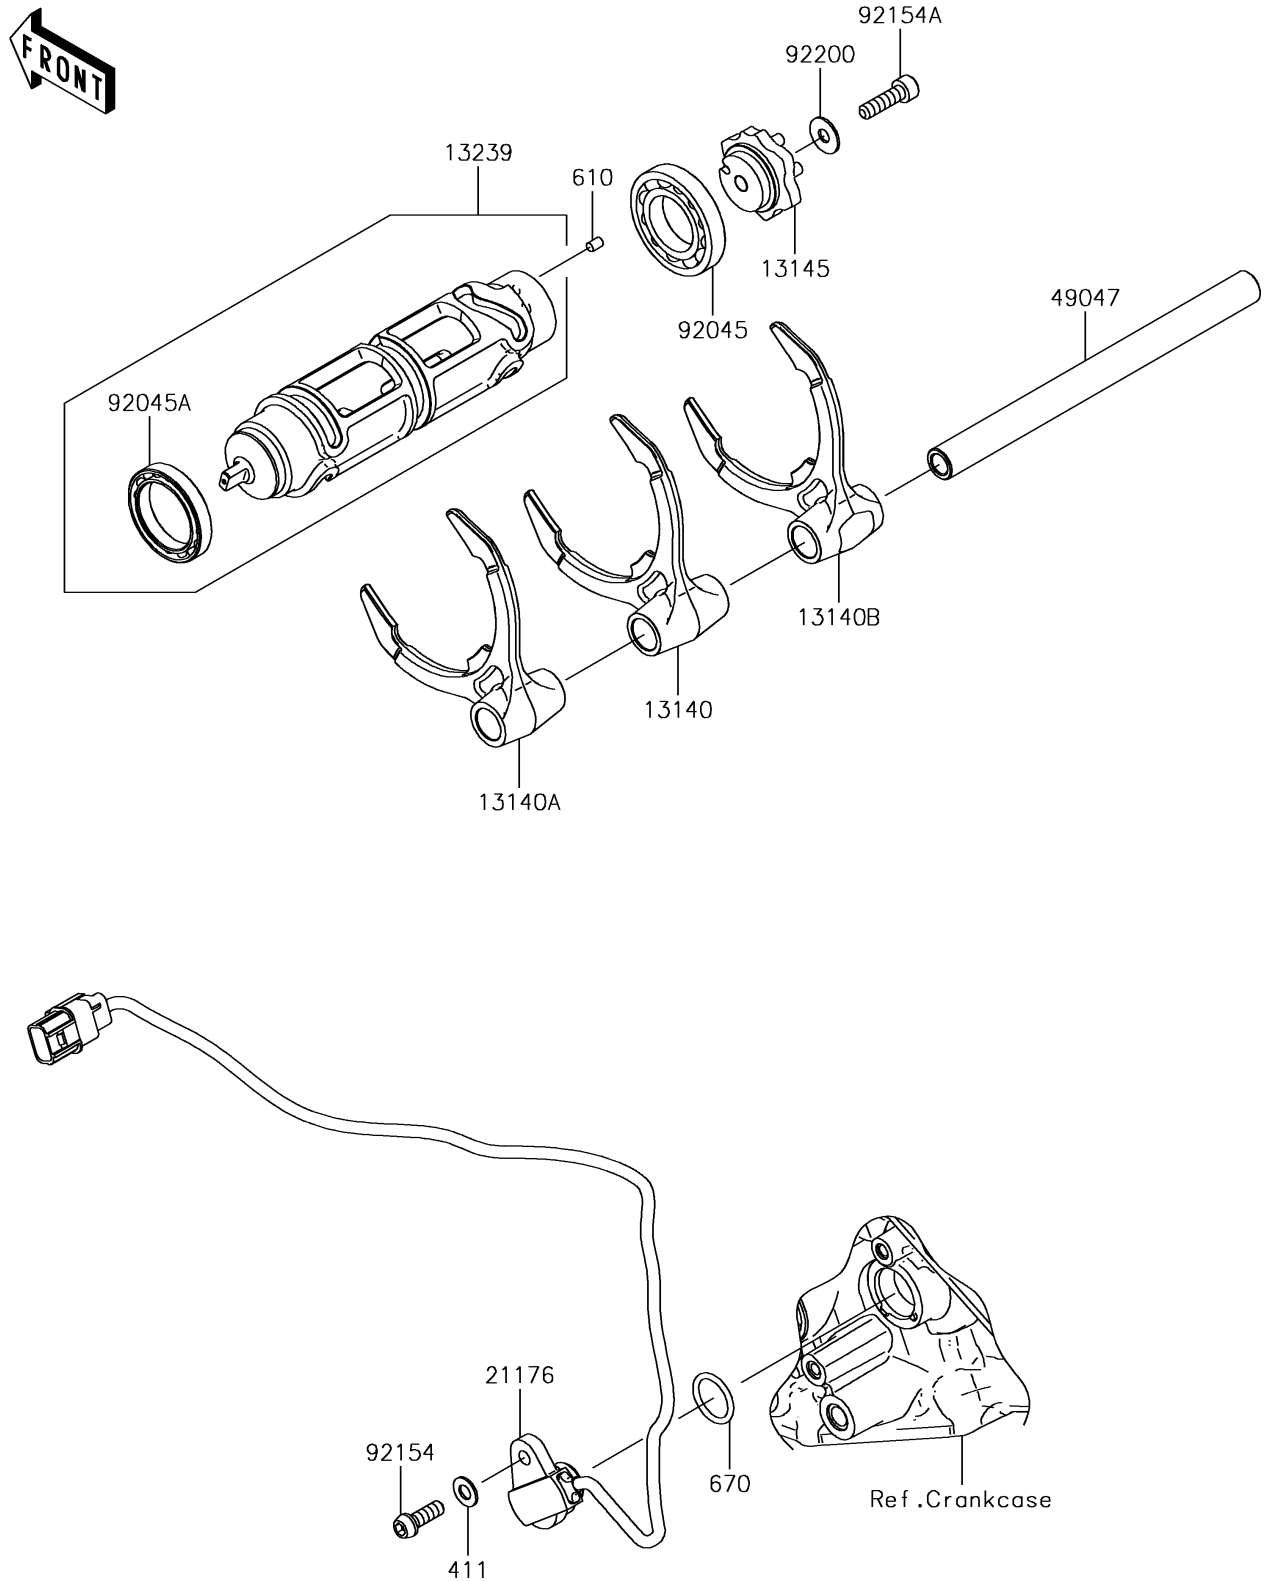

2017 Ninja H2

PARTS DIAGRAM

Gear Change Drum/Shift Fork(s)

E1362

2017 Ninja H2

PARTS LIST

Gear Change Drum/Shift Fork(s)

ITEM NAME

PART NUMBER

QUANTITY
