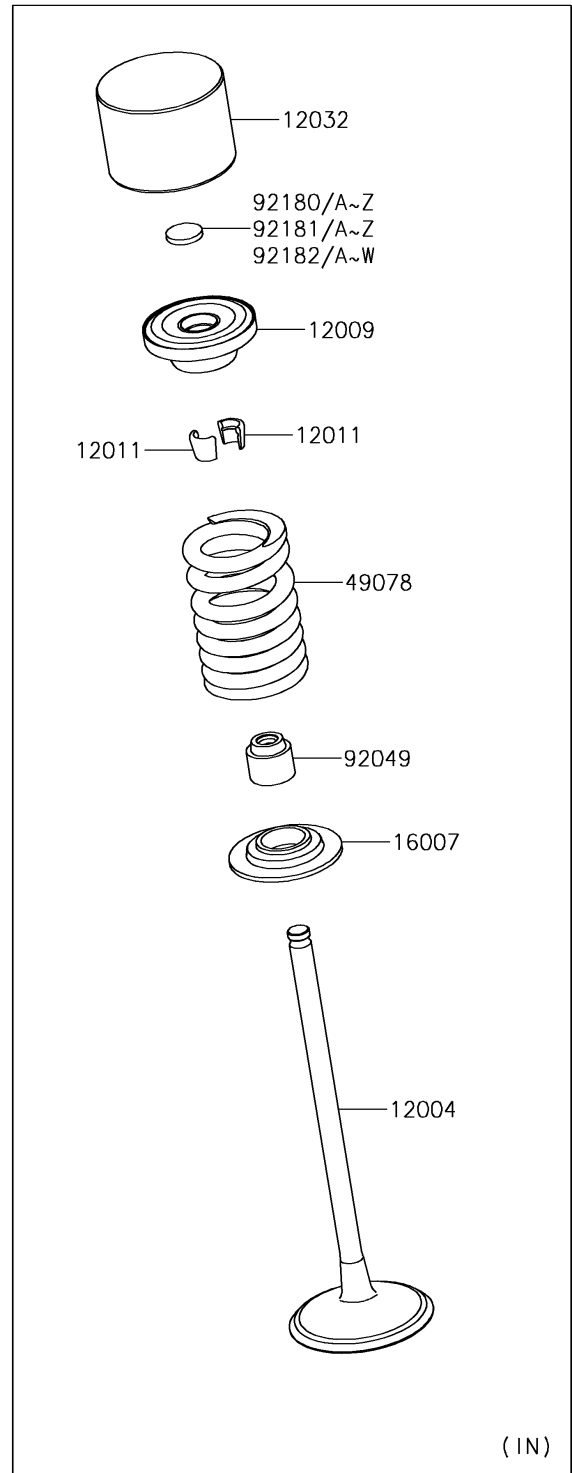

2017 Ninja H2

PARTS DIAGRAM

Valve(s)

E1210

2017 Ninja H2

PARTS LIST

Valve(s)

ITEM NAME

PART NUMBER

QUANTITY
