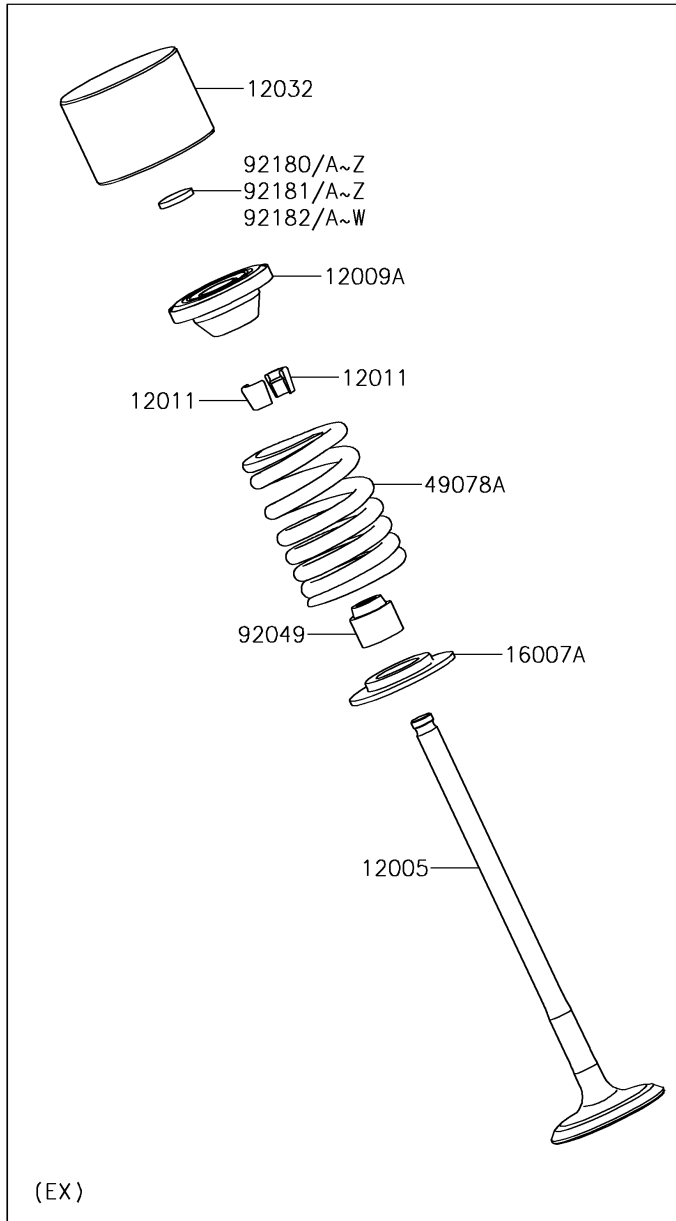

2017 Ninja H2

PARTS DIAGRAM

Valve(s)

E1210

2017 Ninja H2

PARTS LIST

Valve(s)

ITEM NAME

PART NUMBER

QUANTITY
