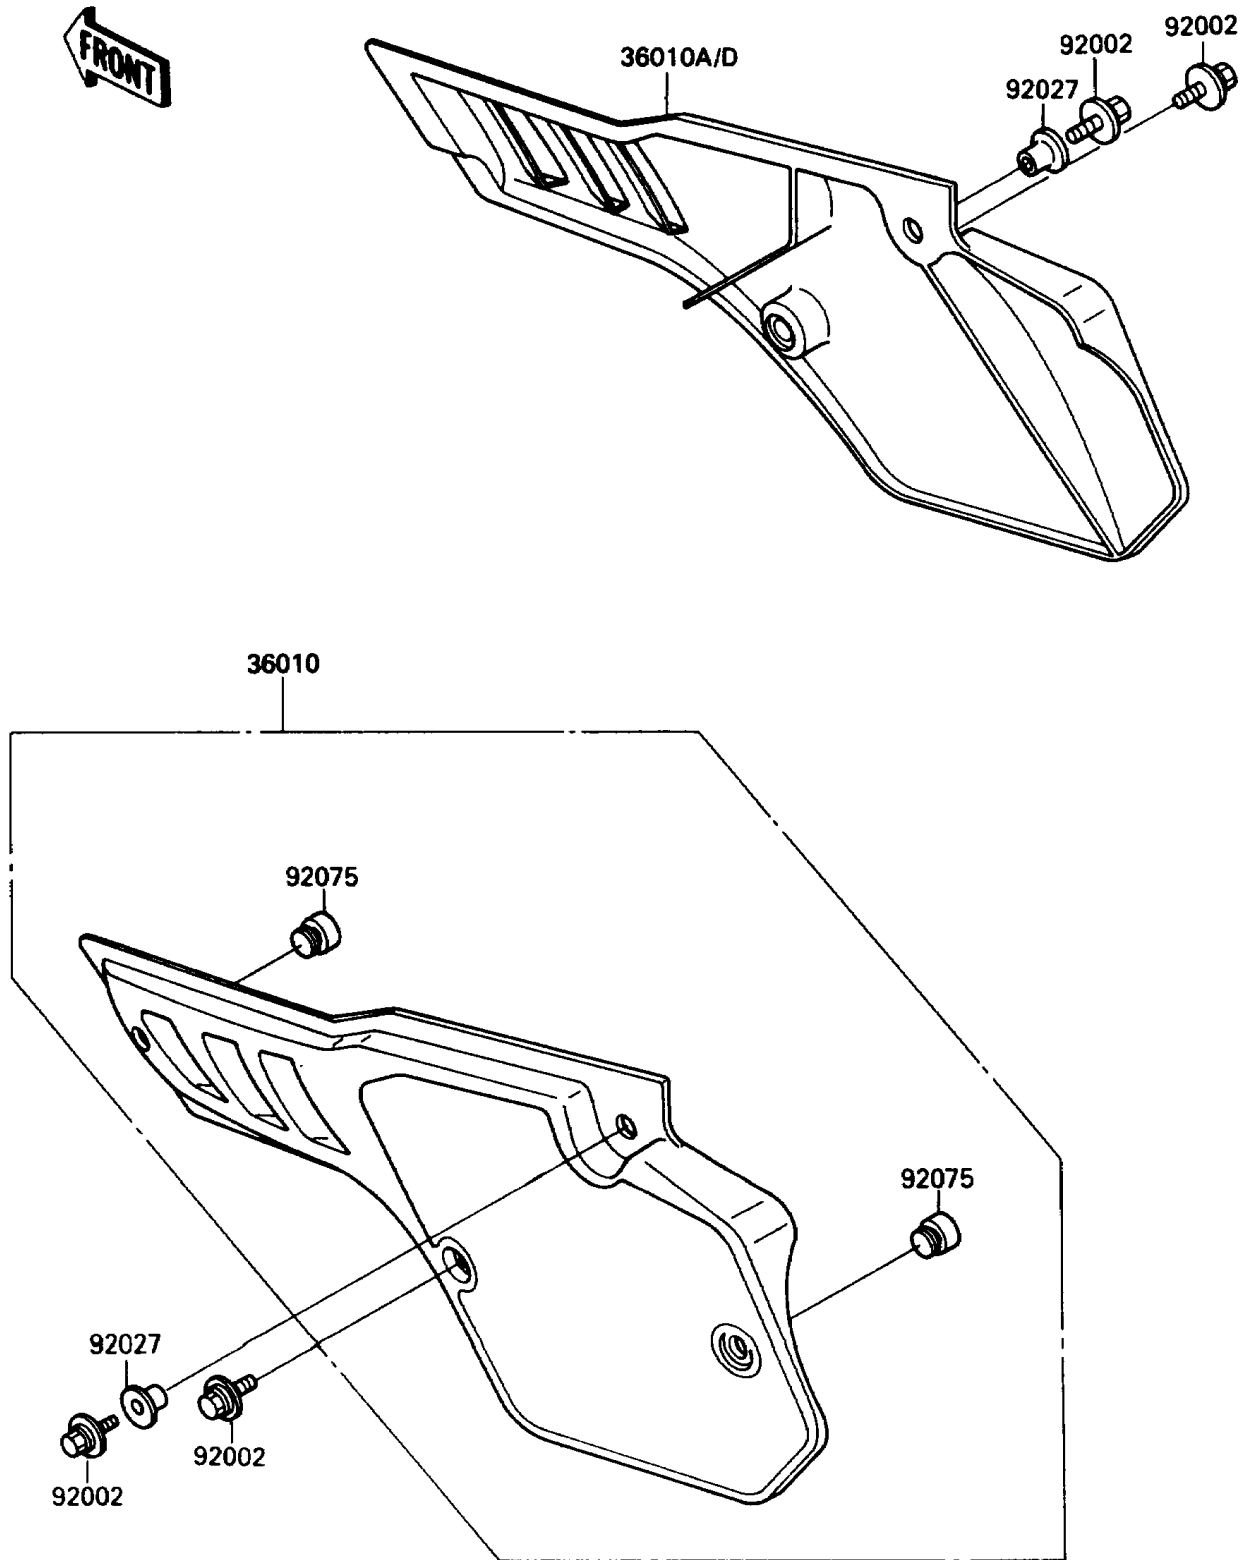

1990 KX80

PARTS DIAGRAM

Side Covers

F2611-0018

1990 KX80

PARTS LIST

Side Covers

Kawasaki

Let the Good Times Roll®

ITEM NAME

PART NUMBER

QUANTITY
