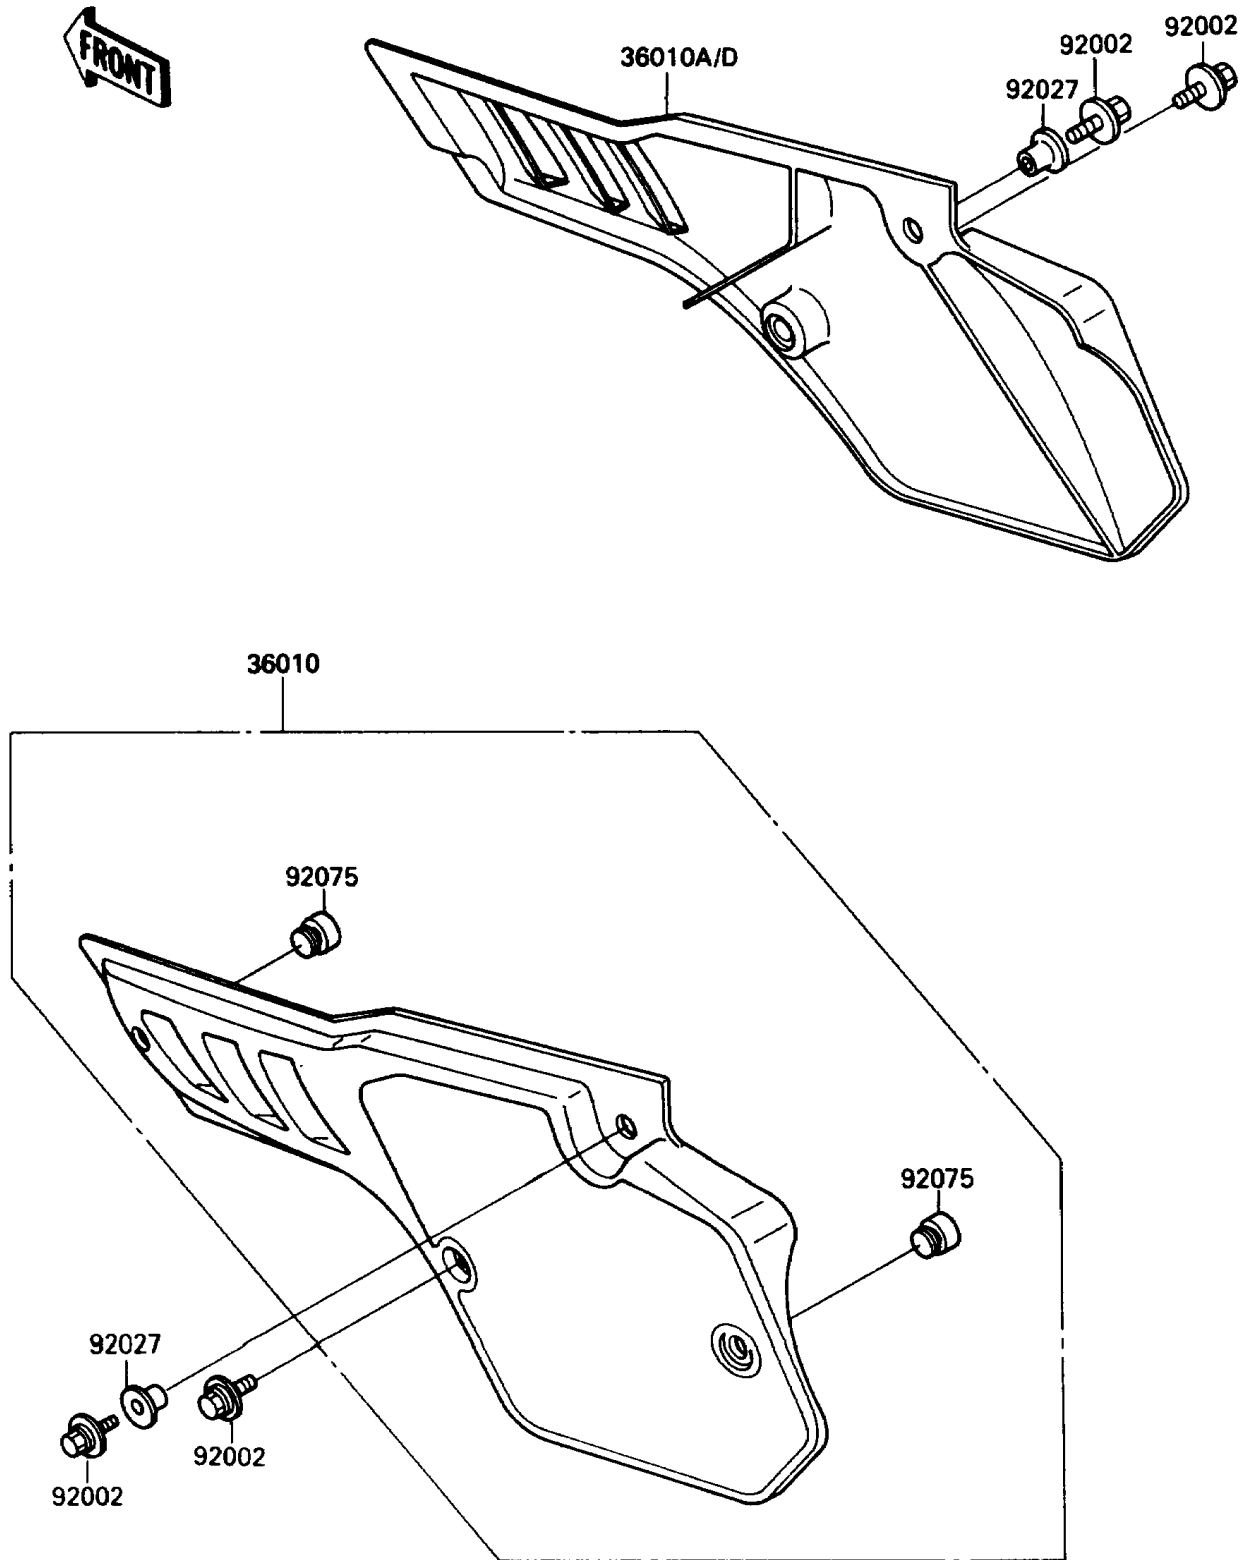

1989 KX80

PARTS DIAGRAM

Side Covers

F2611-0018

1989 KX80

PARTS LIST

Side Covers

ITEM NAME	PART NUMBER	QUANTITY
-----------	-------------	----------
