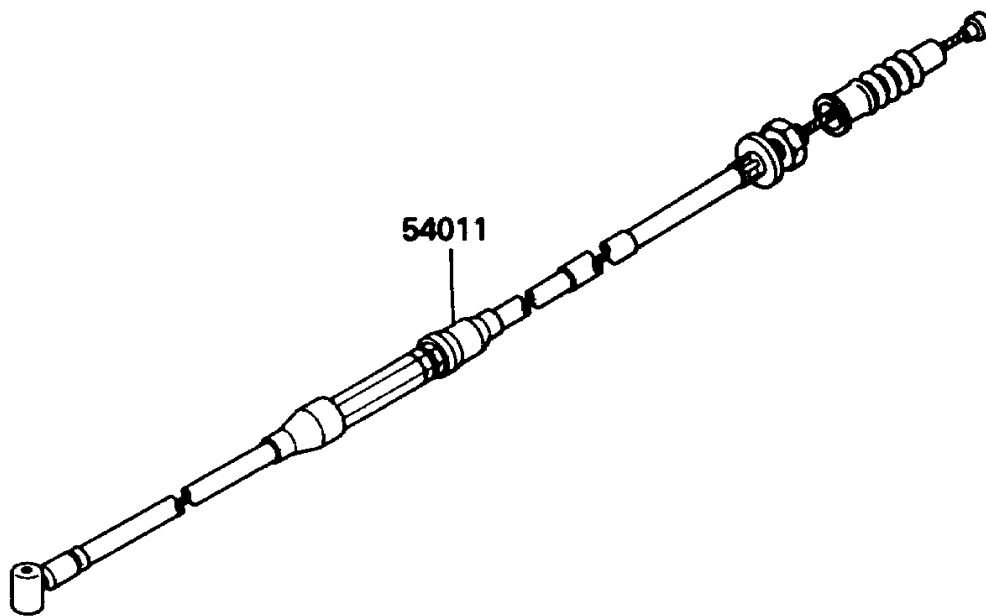

1989 KX80

PARTS DIAGRAM

Cables

F2540-0298