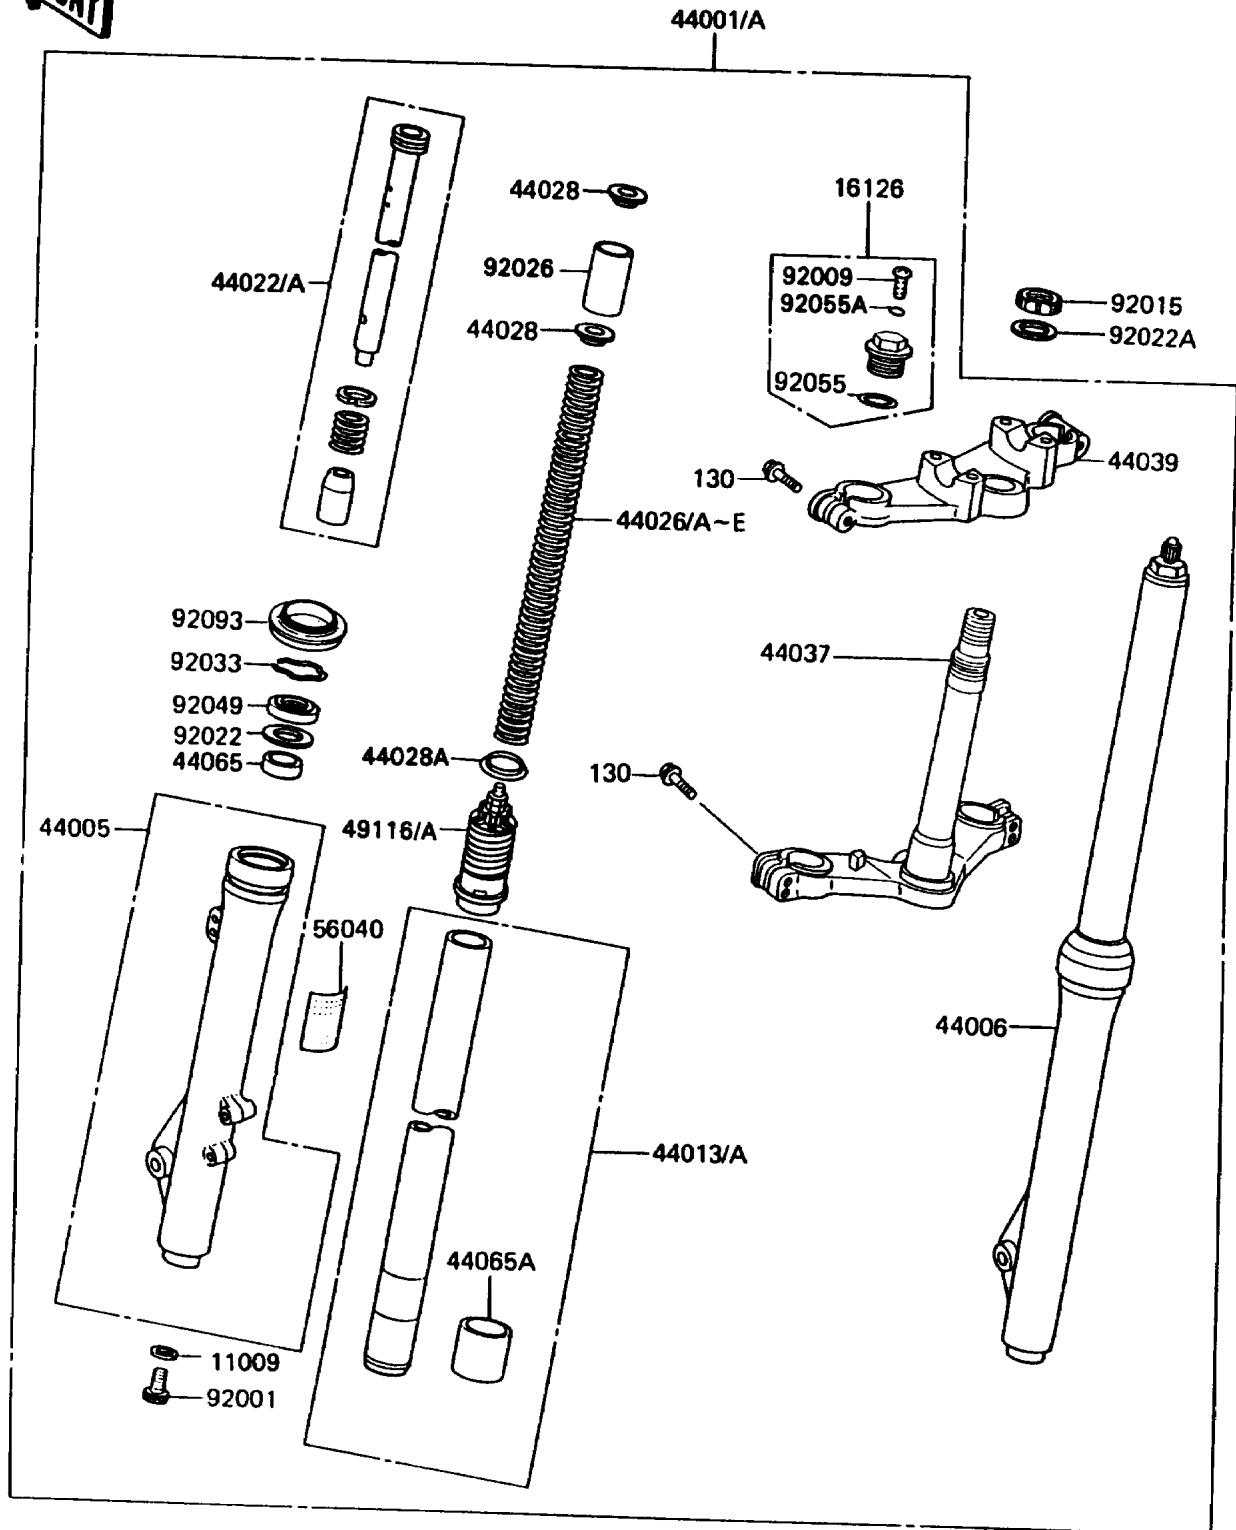

1990 Big Wheel

PARTS DIAGRAM

Front Fork(L3/N3)

Kawasaki

Let the Good Times Roll®

FRONT

F2340A

1990 Big Wheel

PARTS LIST

Front Fork(L3/N3)

ITEM NAME

PART NUMBER

QUANTITY
