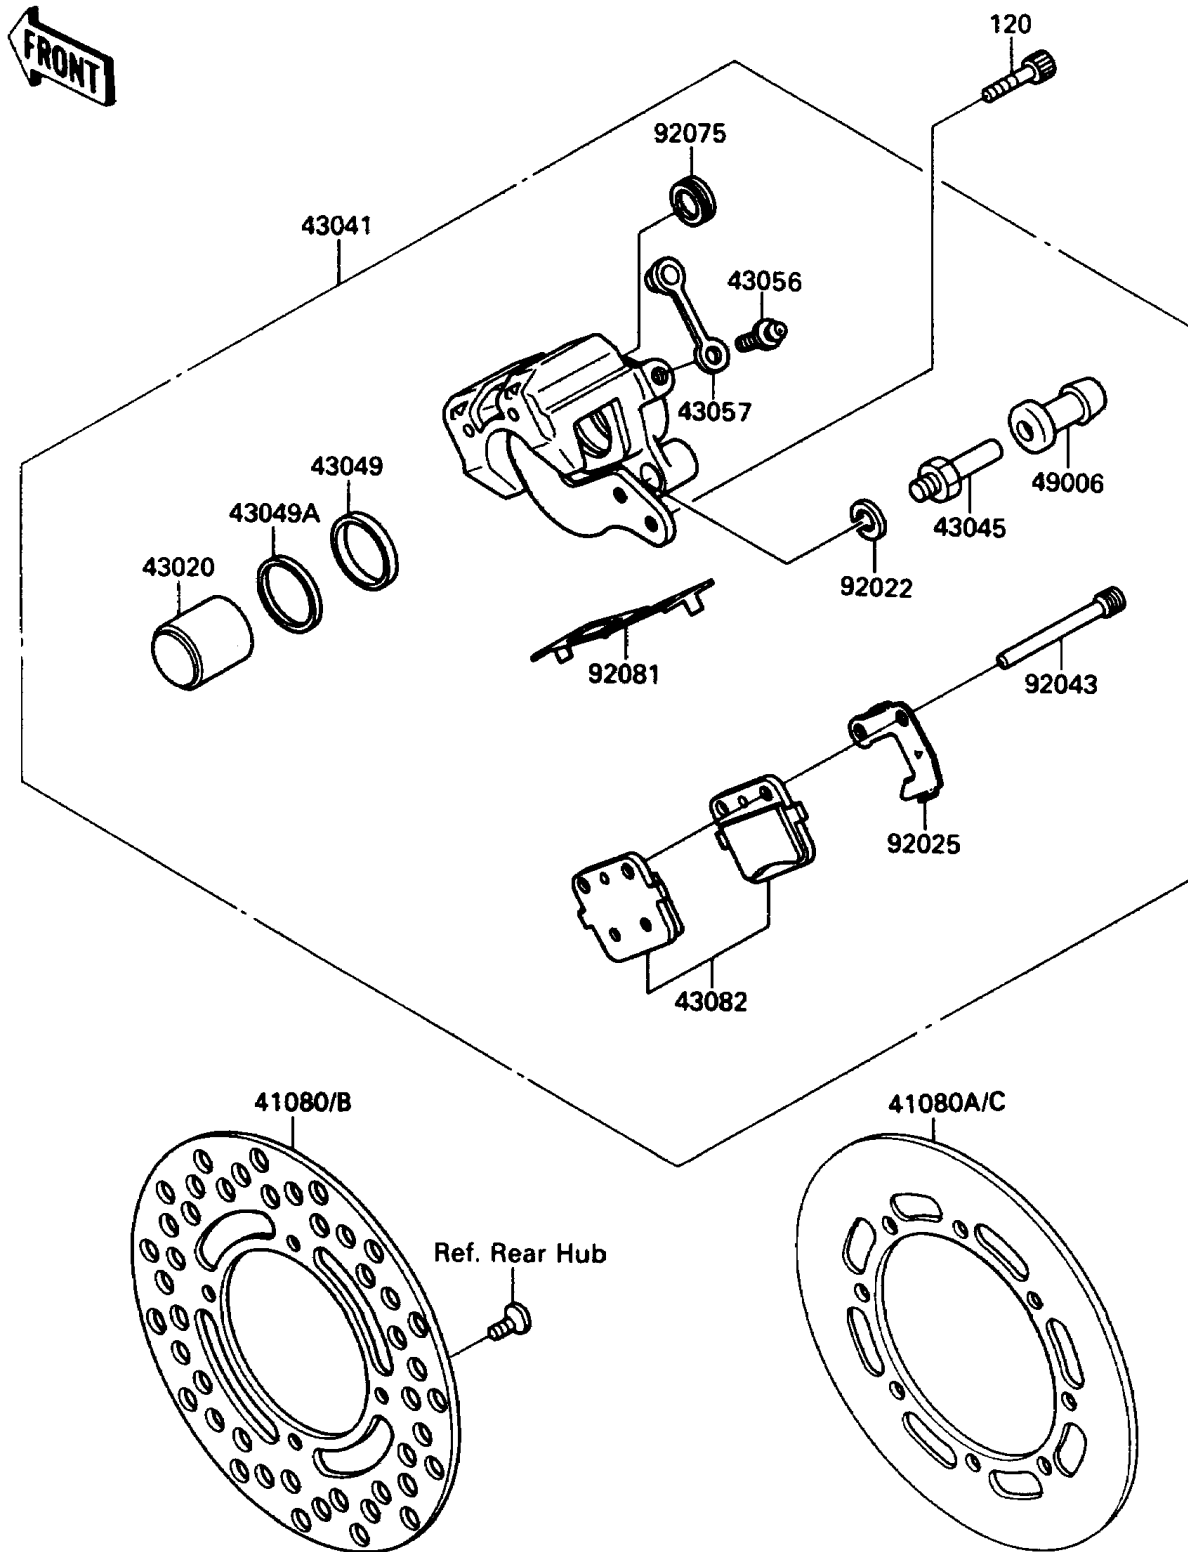

1990 Big Wheel

PARTS DIAGRAM

Rear Brake

F2294-0046

1990 Big Wheel

PARTS LIST

Rear Brake

ITEM NAME

PART NUMBER

QUANTITY
