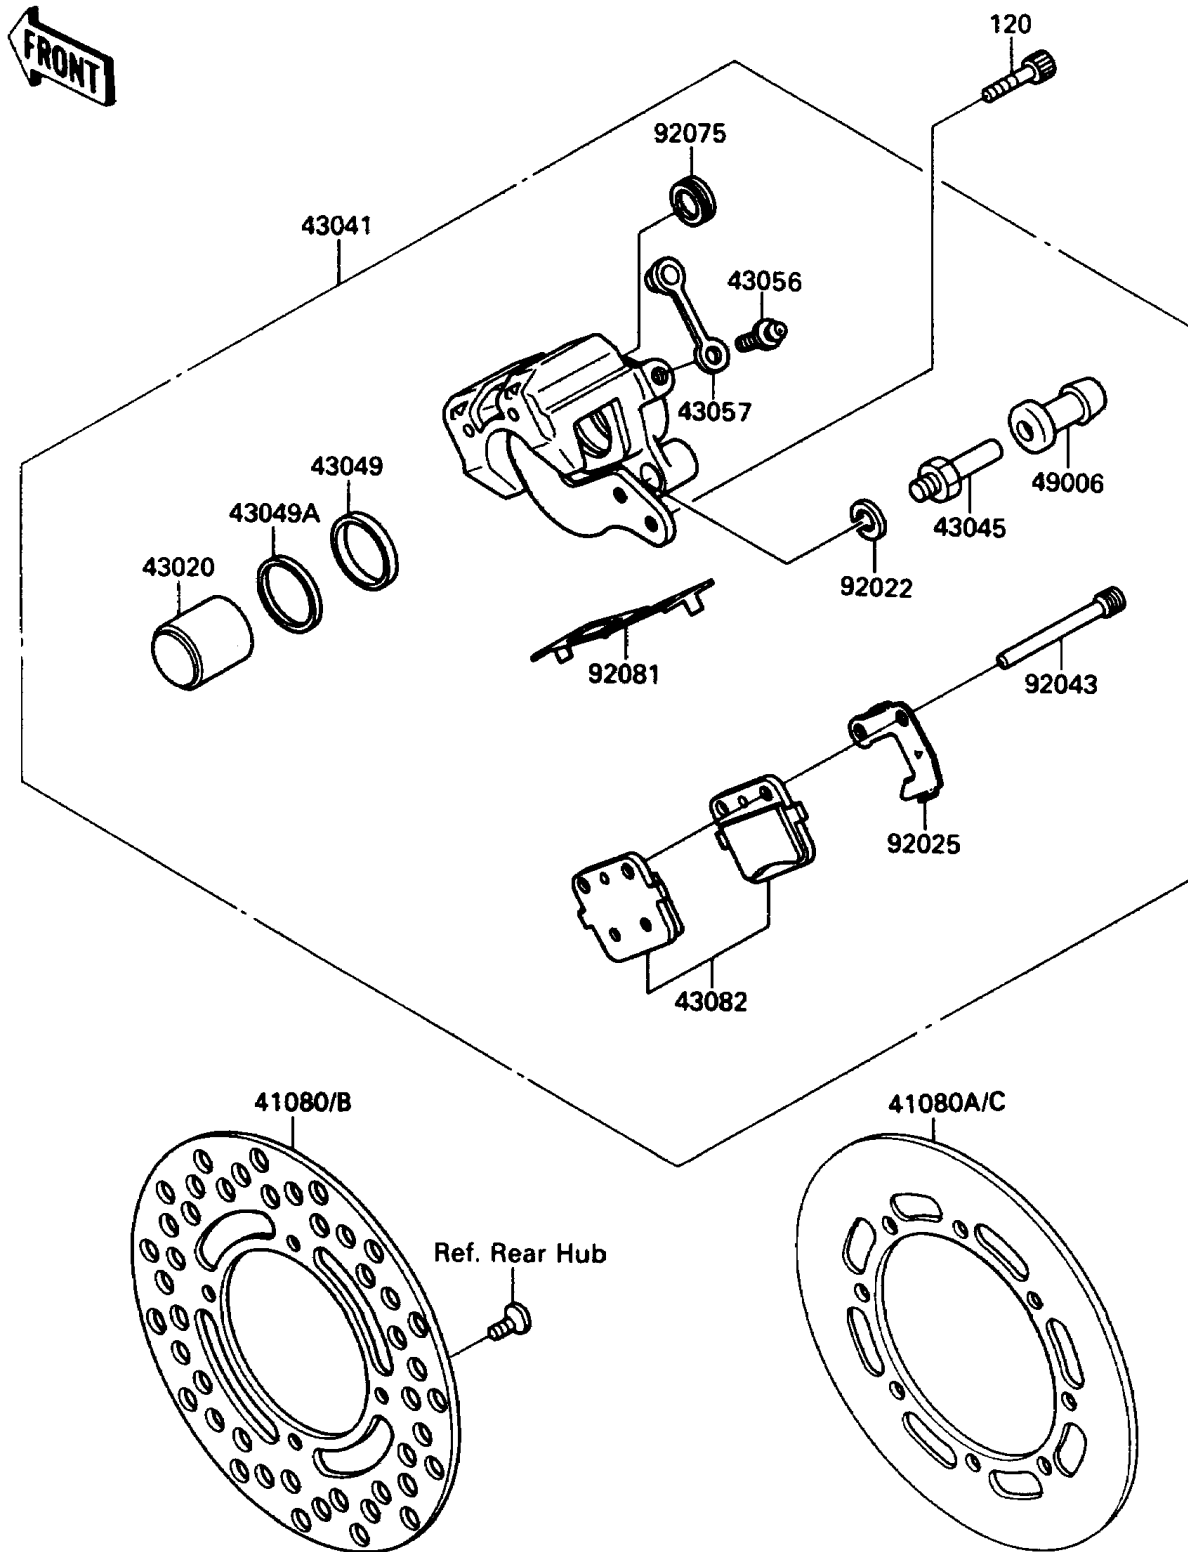

1989 Big Wheel

PARTS DIAGRAM

Rear Brake

F2294-0046

1989 Big Wheel

PARTS LIST

Rear Brake

Kawasaki

Let the Good Times Roll®

ITEM NAME

PART NUMBER

QUANTITY
