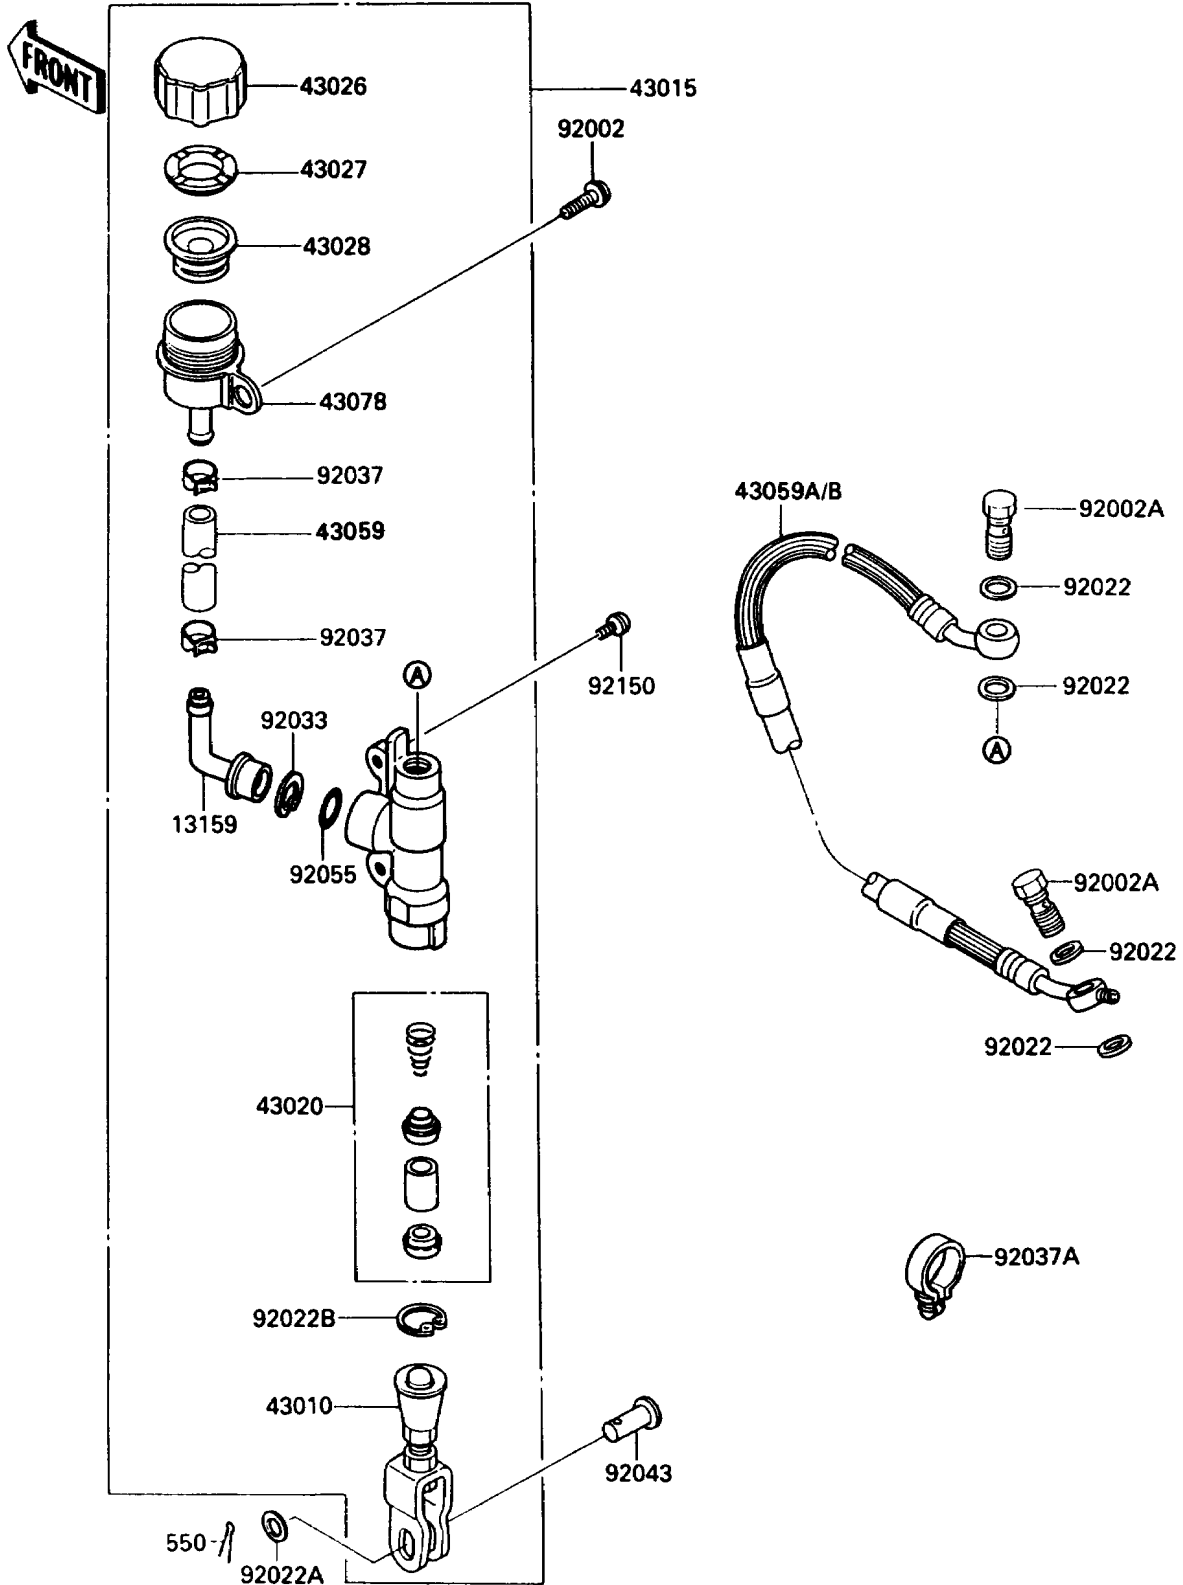

## PARTS DIAGRAM

### Rear Master Cylinder

F2293-0081

## PARTS LIST

### Rear Master Cylinder

**ITEM NAME**

**PART NUMBER**

**QUANTITY**

---