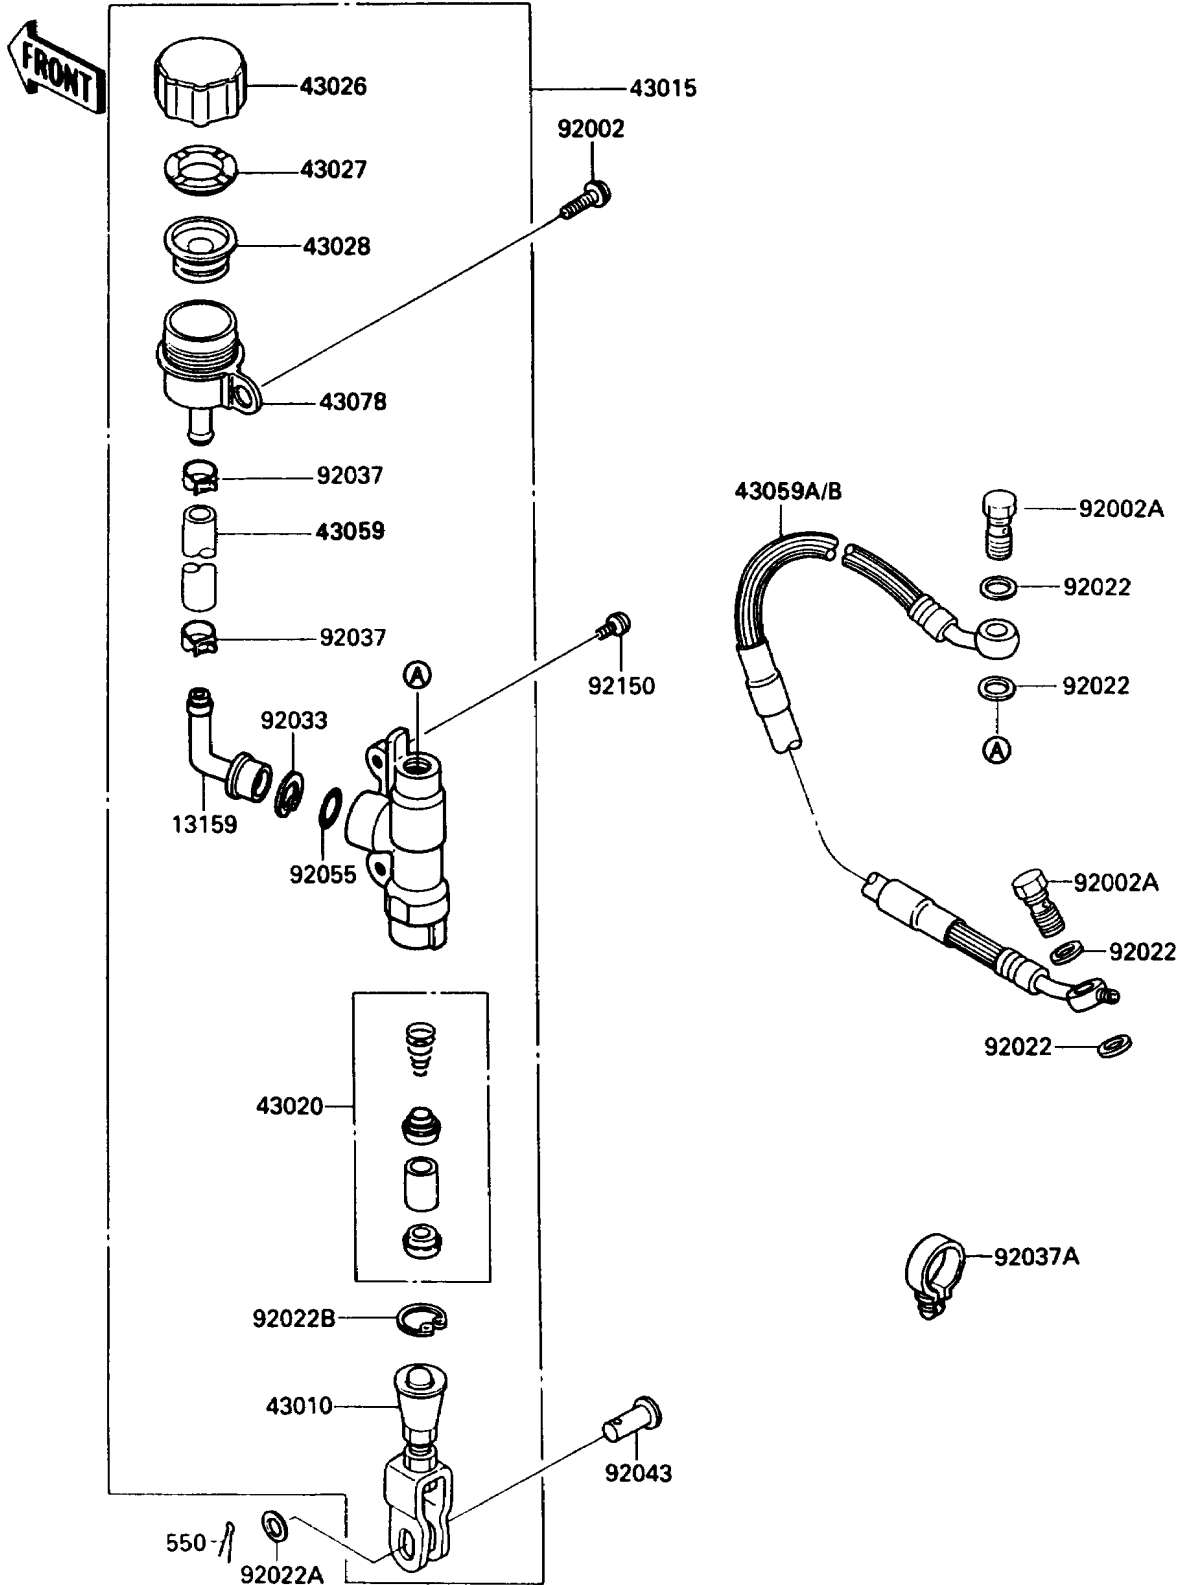

1989 Big Wheel

PARTS DIAGRAM

Rear Master Cylinder

F2293-0081

1989 Big Wheel

PARTS LIST

Rear Master Cylinder

ITEM NAME

PART NUMBER

QUANTITY
